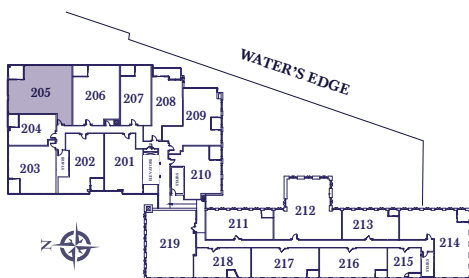

# Harbourmaster

TWO BEDROOM + DEN  
**1576** SQ. FT.  
(PLUS 101 SQ FT BALCONY)

HARBOUR ESTATES - FLOORS 2 - 7

**HARBOUR ESTATES 205, 305, 405, 505, 605, 705**