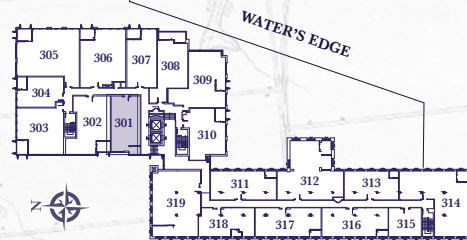

HARBOUR ESTATES

Longview

ONE BEDROOM + DEN
875 SQ. FT.
(PLUS 65 SQ FT BALCONY)

HARBOUR ESTATES - FLOORS 3 - 5

HARBOUR ESTATES 301, 401, 501

Prices, figures, illustrations, sizes, features and finishes are subject to change without notice. Areas and dimensions are approximate and actual usable floor space may vary from the stated area. Layout may be reverse of the unit purchased. E. & O.E. May, 2023