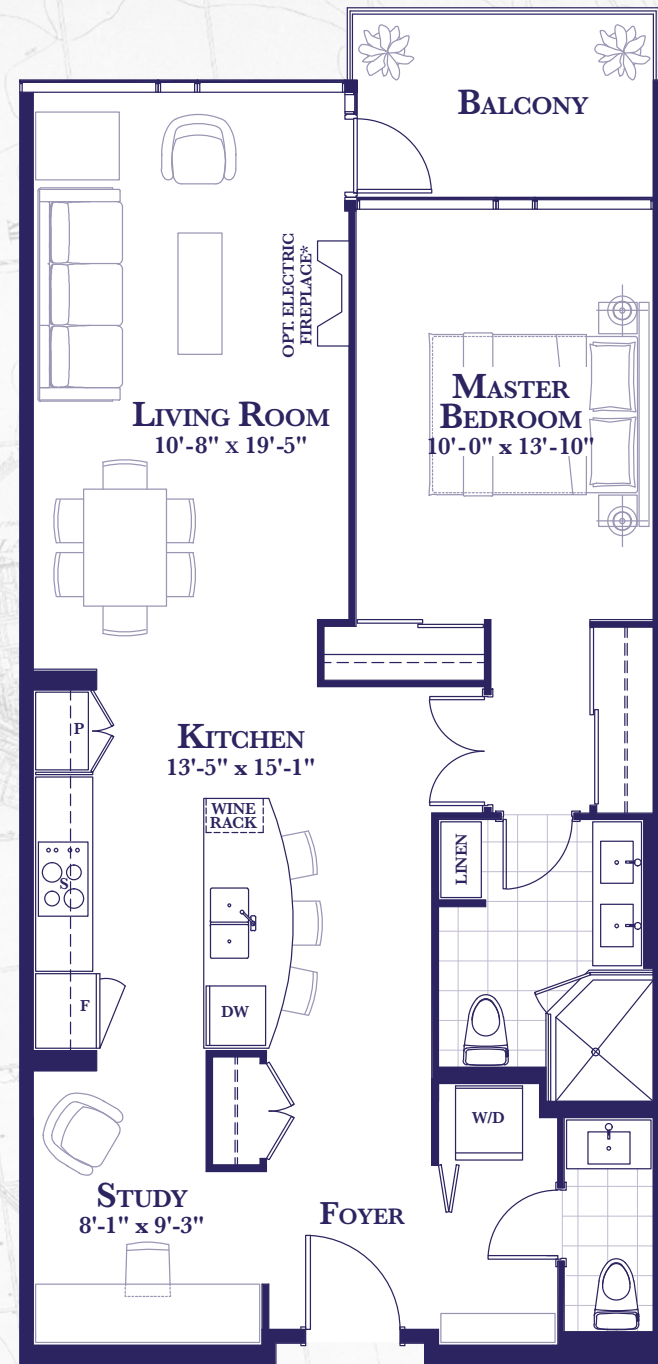

HARBOUR ESTATES

Longview

ONE BEDROOM + DEN
875 SQ. FT.
(PLUS 65 SQ FT BALCONY)

HARBOUR ESTATES - FLOORS 3 - 5

HARBOUR ESTATES 301, 401, 501

Prices, figures, illustrations, sizes, features and finishes are subject to change without notice. Areas and dimensions are approximate and actual usable floor space may vary from the stated area. Layout may be reverse of the unit purchased. E. & O.E. May, 2023