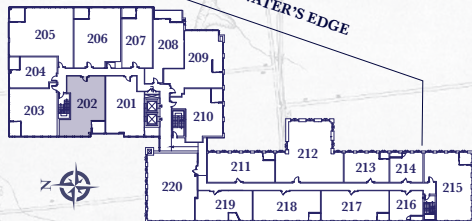

# Port Place

ONE BEDROOM + DEN  
**1079** SQ. FT.  
(PLUS 80 SQ FT BALCONY)

HARBOUR ESTATES - FLOORS 2 - 8

**HARBOUR ESTATES 202, 302, 402, 502, 602, 702, 802**

Prices, figures, illustrations, sizes, features and finishes are subject to change without notice. Areas and dimensions are approximate and actual usable floor space may vary from the stated area. Layout may be reverse of the unit purchased. E. & O.E. January, 2023