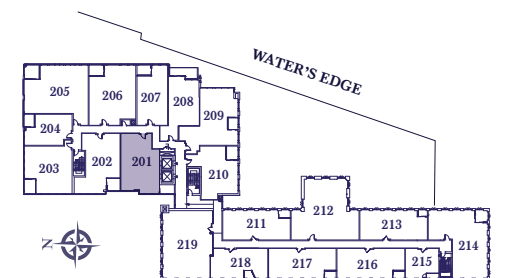

HARBOUR ESTATES 201, 601, 701, 801

**HARBOUR
ESTATES**

Silver Lake

ONE BEDROOM + DEN
1193 SQ. FT.
 (PLUS 87 SQ FT BALCONY)
 *BARRIER-FREE SUITE

HARBOUR ESTATES - FLOORS 2, 6-8