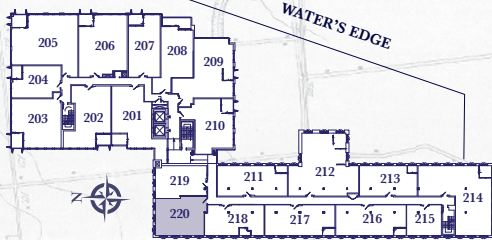

# *Sunsets on the Henley*

ONE BEDROOM + DEN  
**863** SQ. FT.  
(PLUS 88 SQ. FT. BALCONY)

HARBOUR ESTATES - FLOORS 2 - 3

**HARBOUR ESTATES 220, 320**