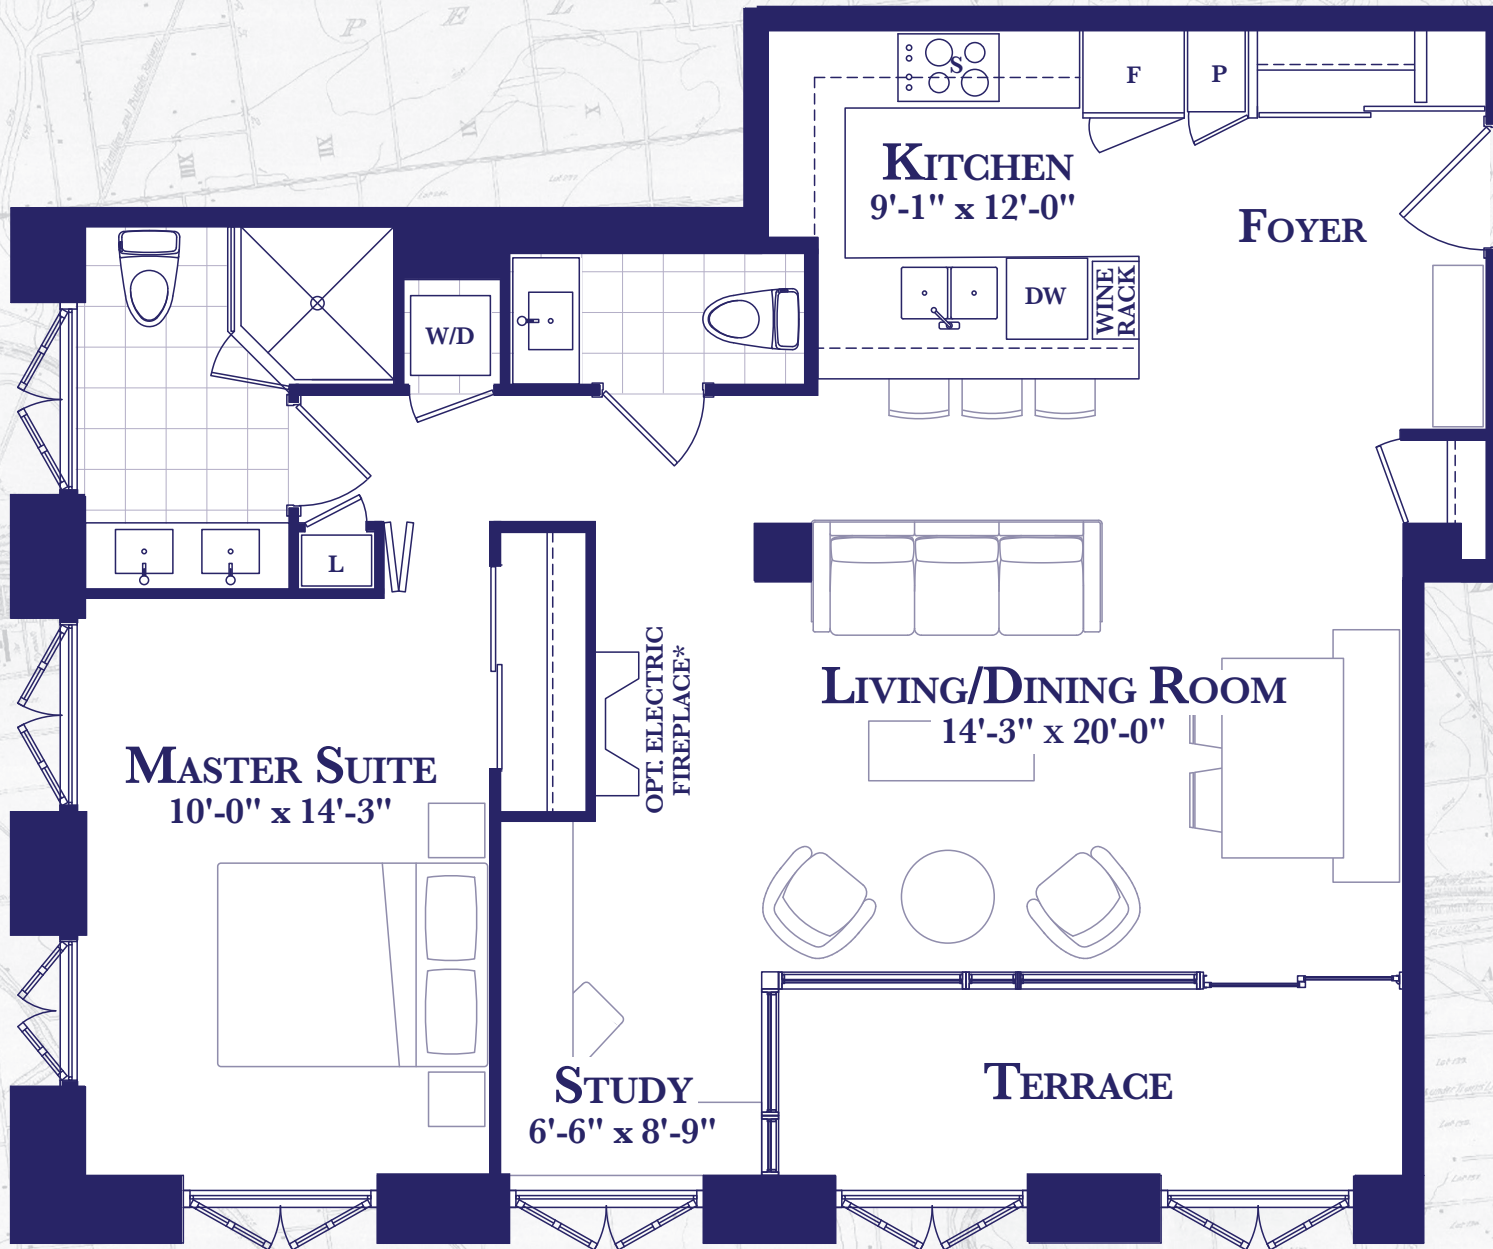

# *Sunsets on the Henley*

ONE BEDROOM + DEN  
**863** SQ. FT.  
(PLUS 88 SQ. FT. BALCONY)

HARBOUR ESTATES - FLOORS 2 - 3

**HARBOUR ESTATES 220, 320**