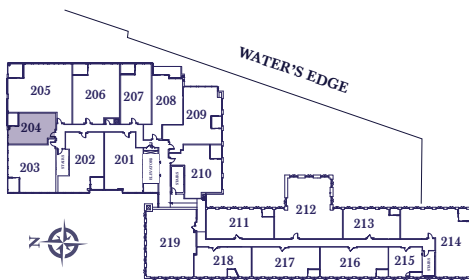

**HARBOUR  
ESTATES**

*Westwind*

ONE BEDROOM  
**668** SQ. FT.  
(PLUS 67 SQ FT BALCONY)

HARBOUR ESTATES - FLOORS 2 - 7

**HARBOUR ESTATES 204, 304, 404, 504, 604, 704**