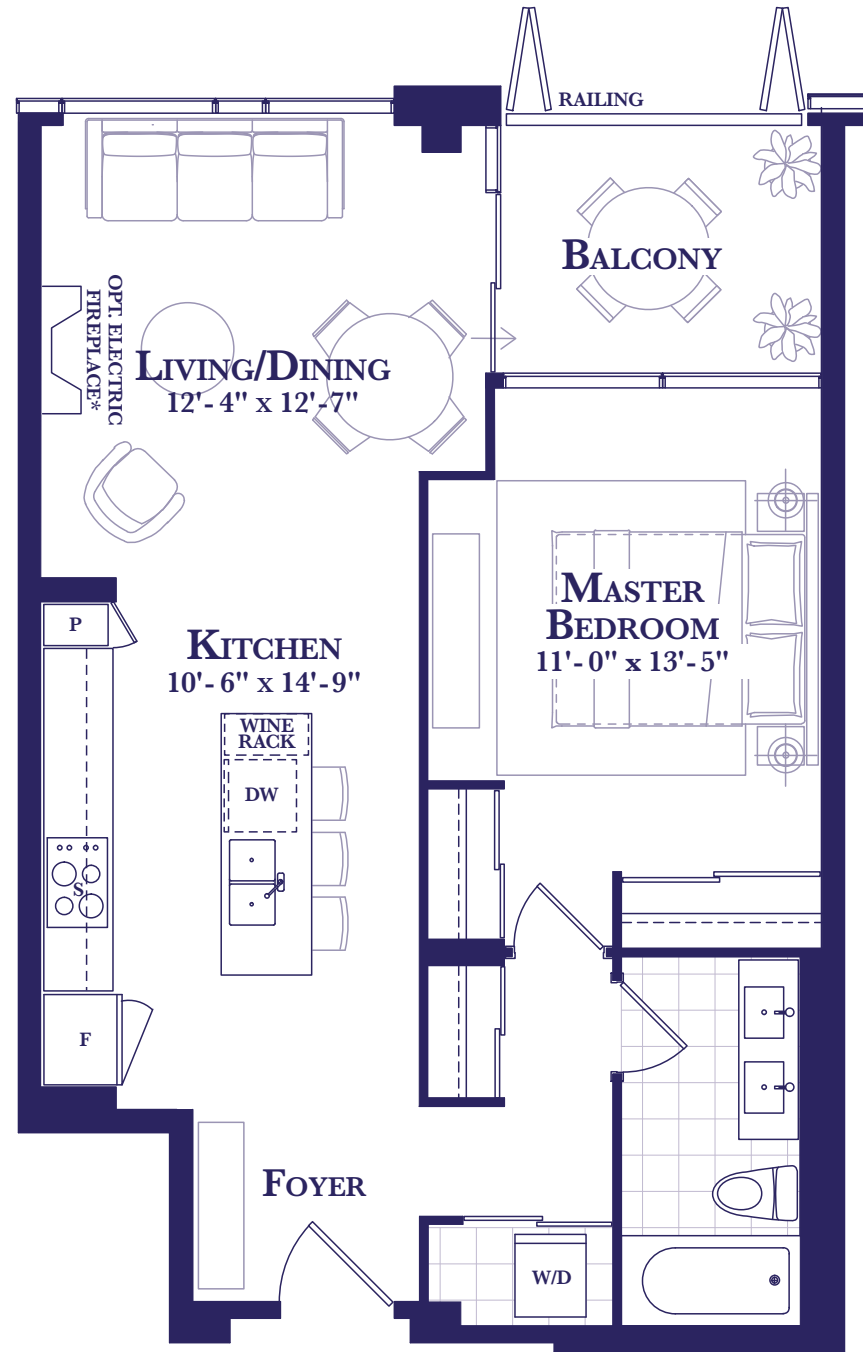

**HARBOUR  
ESTATES**

*Westwind*

ONE BEDROOM  
**668** SQ. FT.  
(PLUS 67 SQ FT BALCONY)

HARBOUR ESTATES - FLOORS 2 - 7

**HARBOUR ESTATES 204, 304, 404, 504, 604, 704**