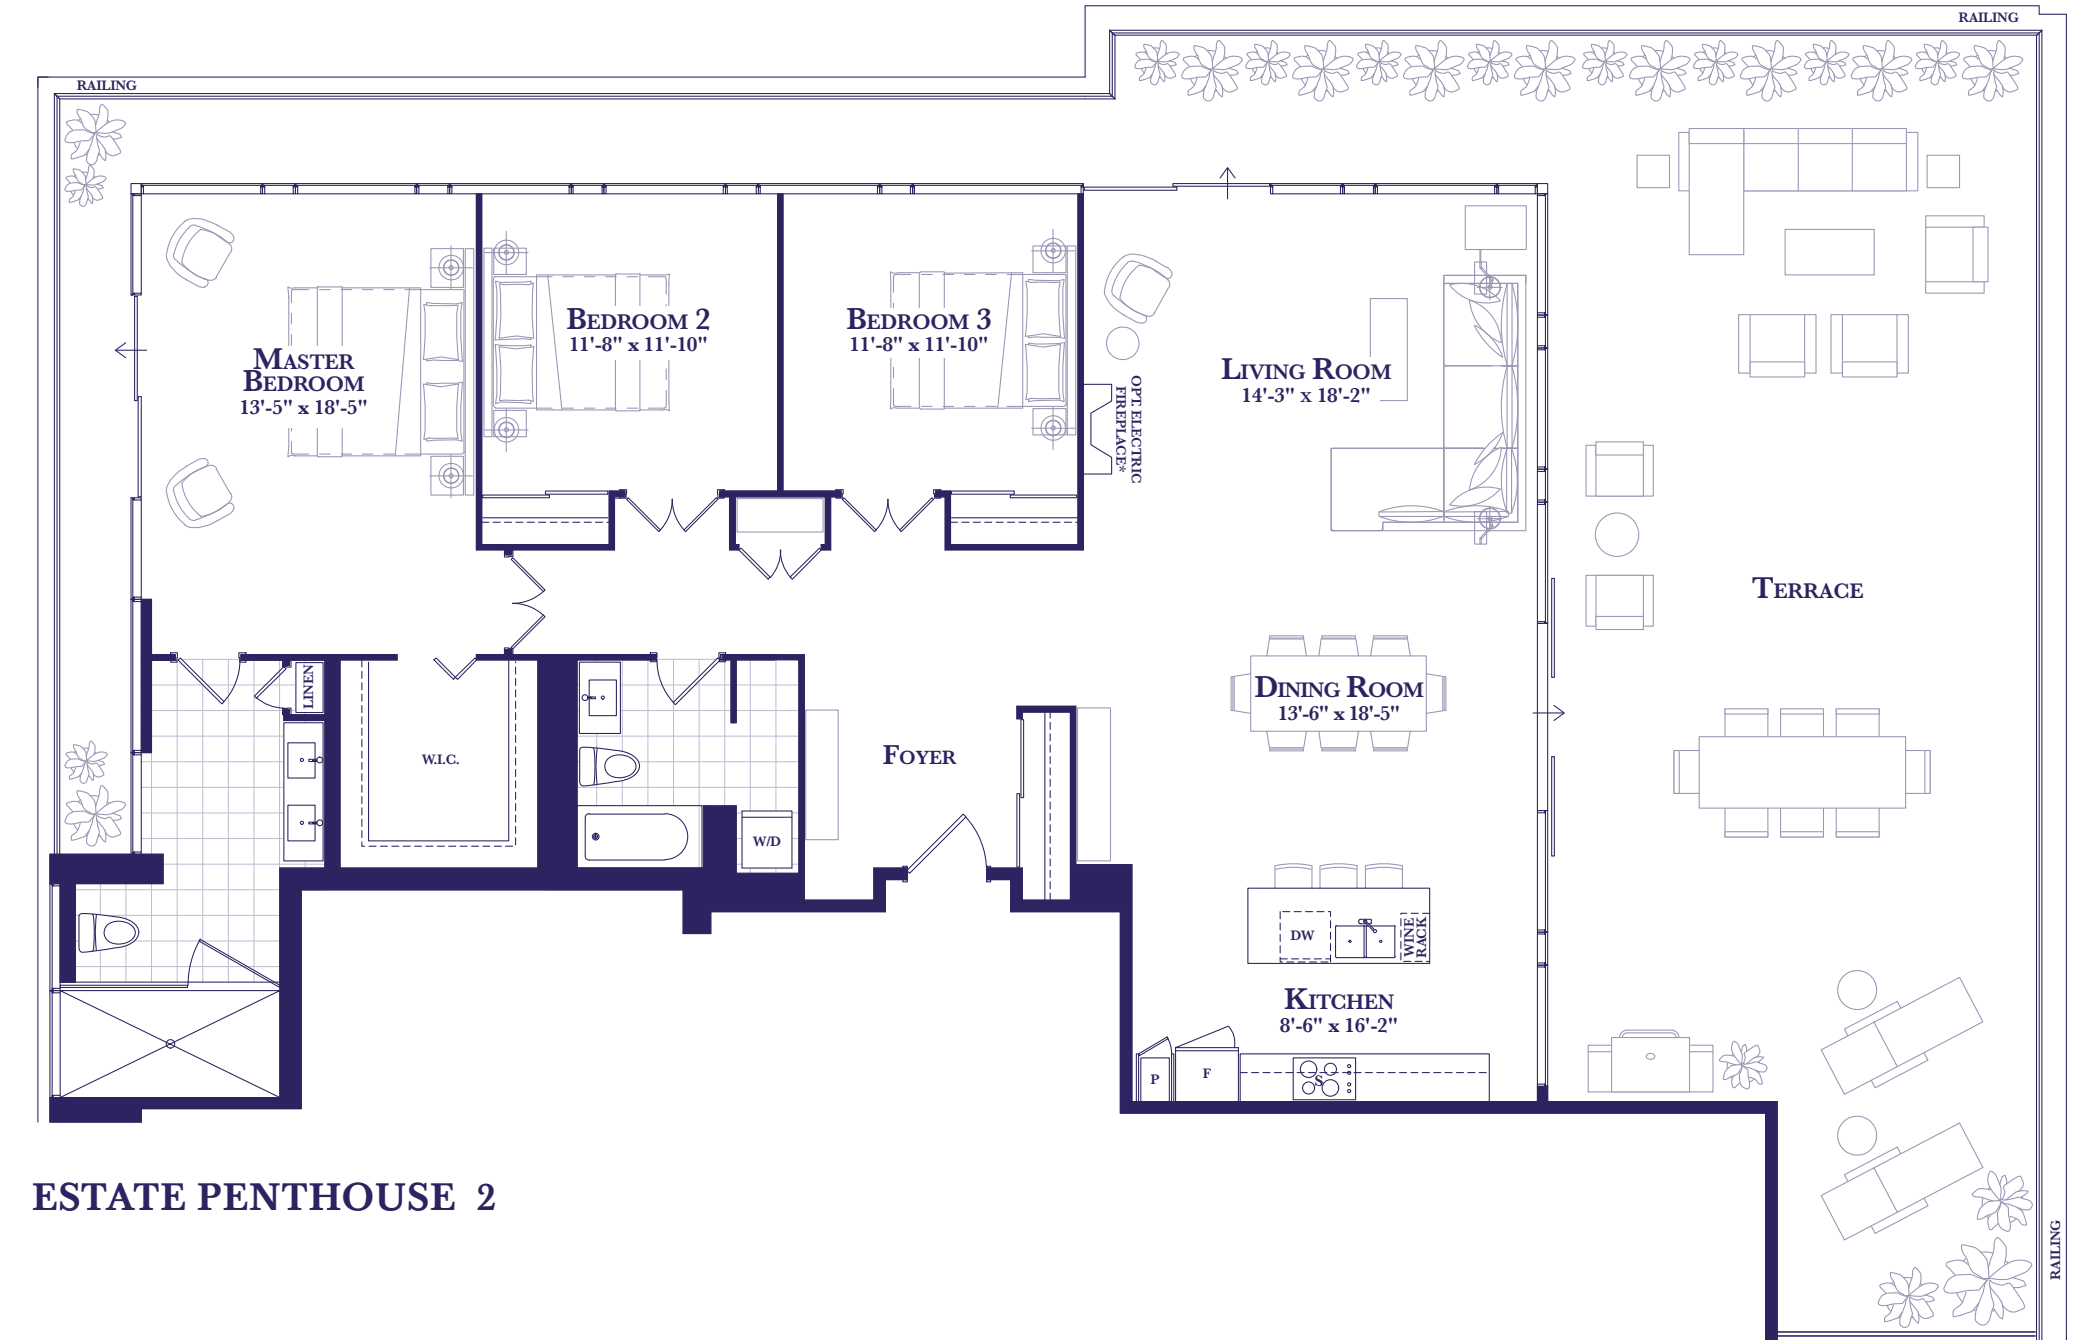

**HARBOUR ESTATES
PENTHOUSE**

Residence 2

**THREE BEDROOM
1809 SQ. FT.
(PLUS 1279 SQ FT TERRACE)**

HARBOUR ESTATES PENTHOUSE - FLOOR 9

ESTATE PENTHOUSE 2