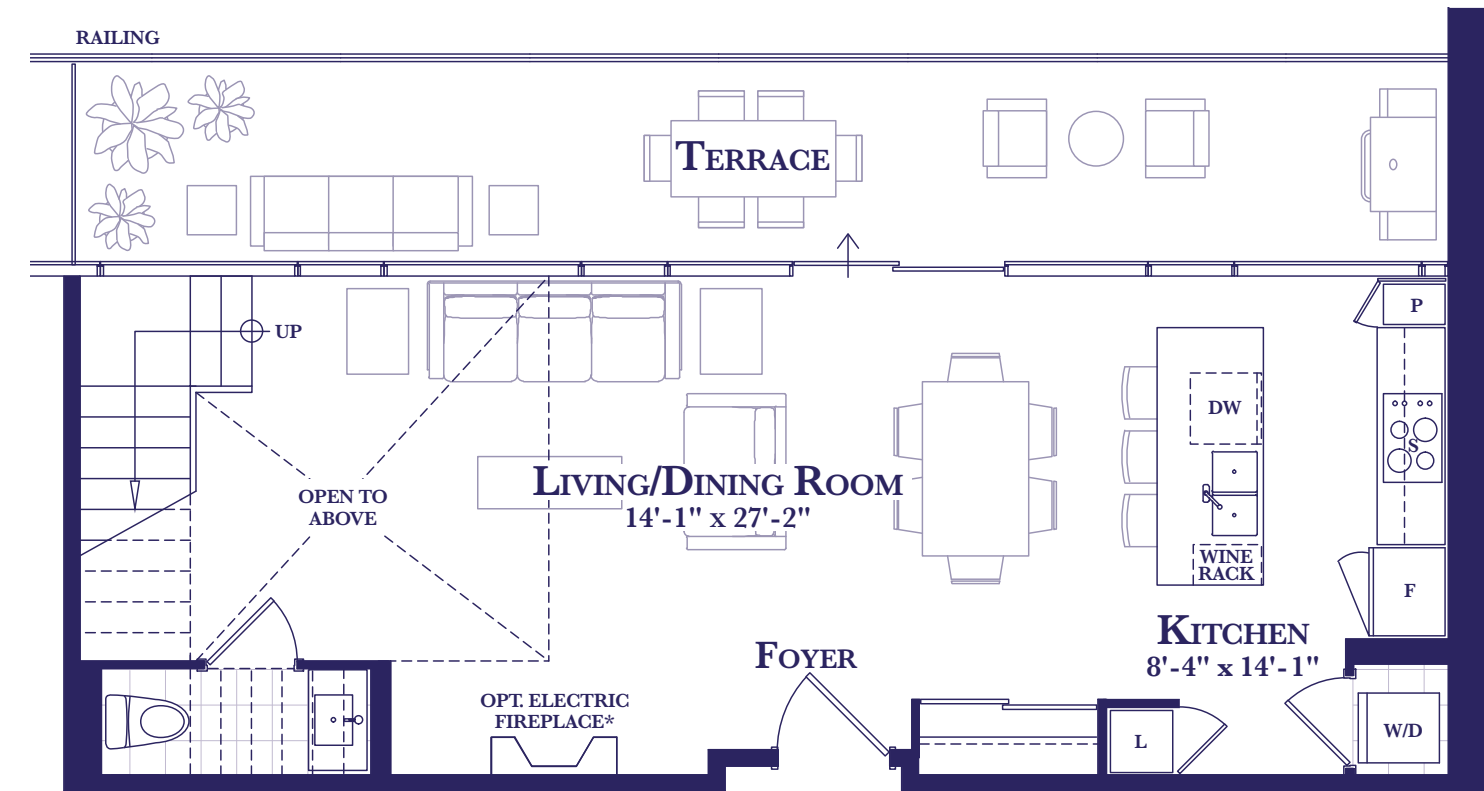

HERITAGE LOFTS  
PENTHOUSE

*Residence 12*

TWO BEDROOM  
1129 SQ. FT.  
UPPER: 579 SQ. FT. / LOWER: 550 SQ. FT.  
(PLUS 228 SQ FT TERRACE)

HERITAGE LOFTS - FLOOR 6

UPPER LEVEL PENTHOUSE SUITES 612

LOWER LEVEL PENTHOUSE SUITES 612