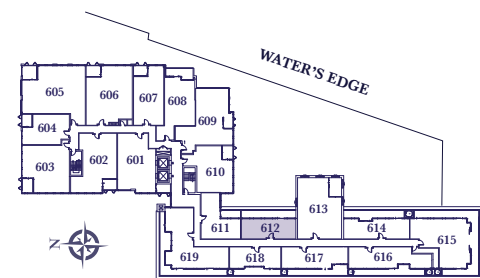

HERITAGE LOFTS  
PENTHOUSE

*Residence 12*

TWO BEDROOM  
1129 SQ. FT.  
UPPER: 579 SQ. FT. / LOWER: 550 SQ. FT.  
(PLUS 228 SQ FT TERRACE)

HERITAGE LOFTS - FLOOR 6

UPPER LEVEL PENTHOUSE SUITES 612

LOWER LEVEL PENTHOUSE SUITES 612