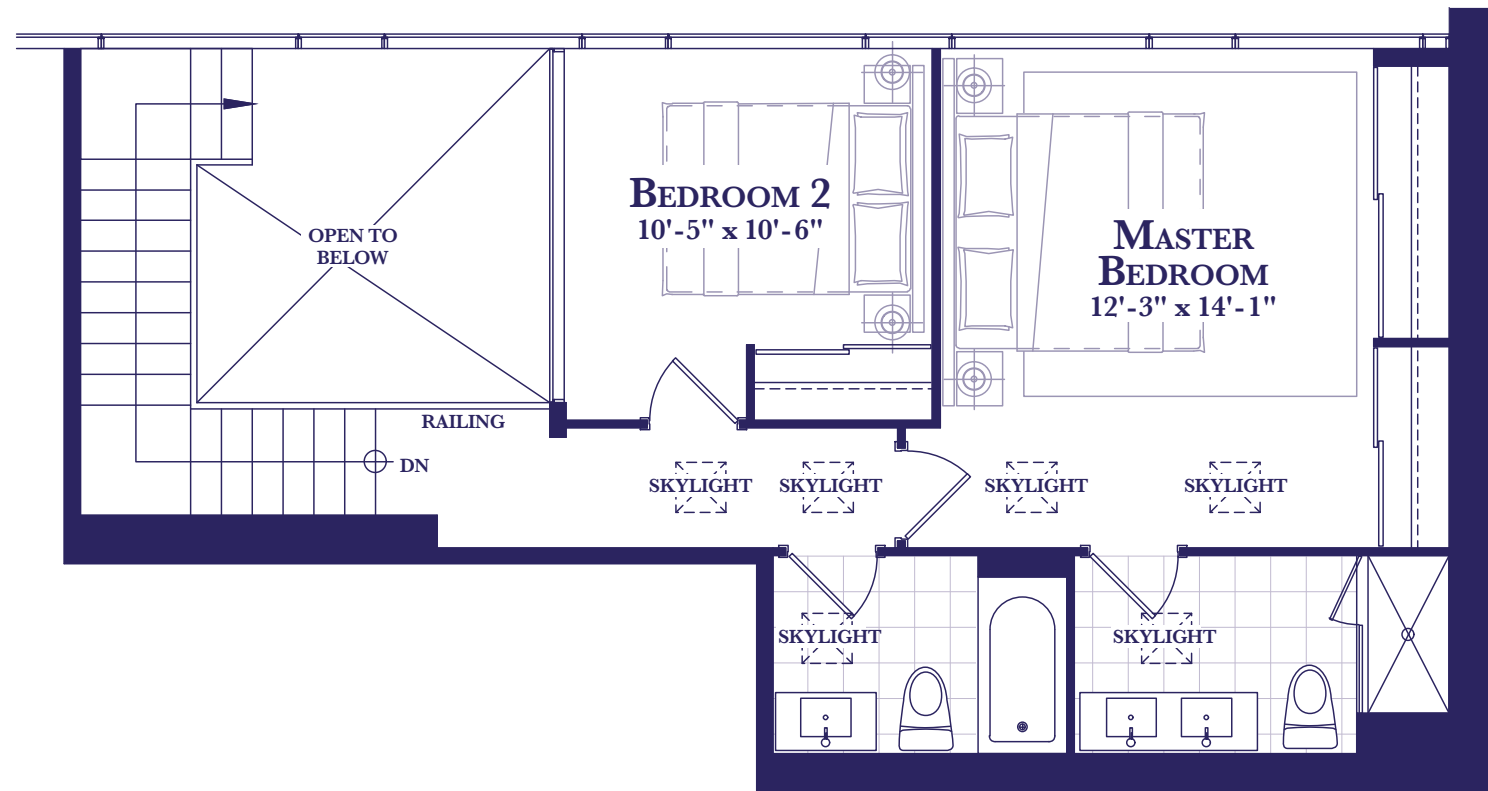

HERITAGE LOFTS  
PENTHOUSE

*Residence 12*

TWO BEDROOM  
1129 SQ. FT.  
UPPER: 579 SQ. FT. / LOWER: 550 SQ. FT.  
(PLUS 228 SQ FT TERRACE)

HERITAGE LOFTS - FLOOR 6

UPPER LEVEL PENTHOUSE SUITES 612

LOWER LEVEL PENTHOUSE SUITES 612