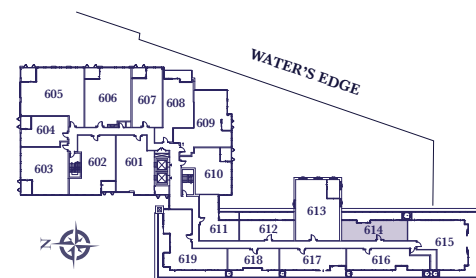

HERITAGE LOFTS
PENTHOUSE

Residence 7

TWO BEDROOM + DEN

1593 SQ. FT.

UPPER:906 SQ. FT./ LOWER:687 SQ. FT.
(PLUS 230 SQ FT TERRACE)

HERITAGE LOFTS - FLOOR 6

UPPER LEVEL PENTHOUSE SUITE 614

LOWER LEVEL PENTHOUSE SUITE 614