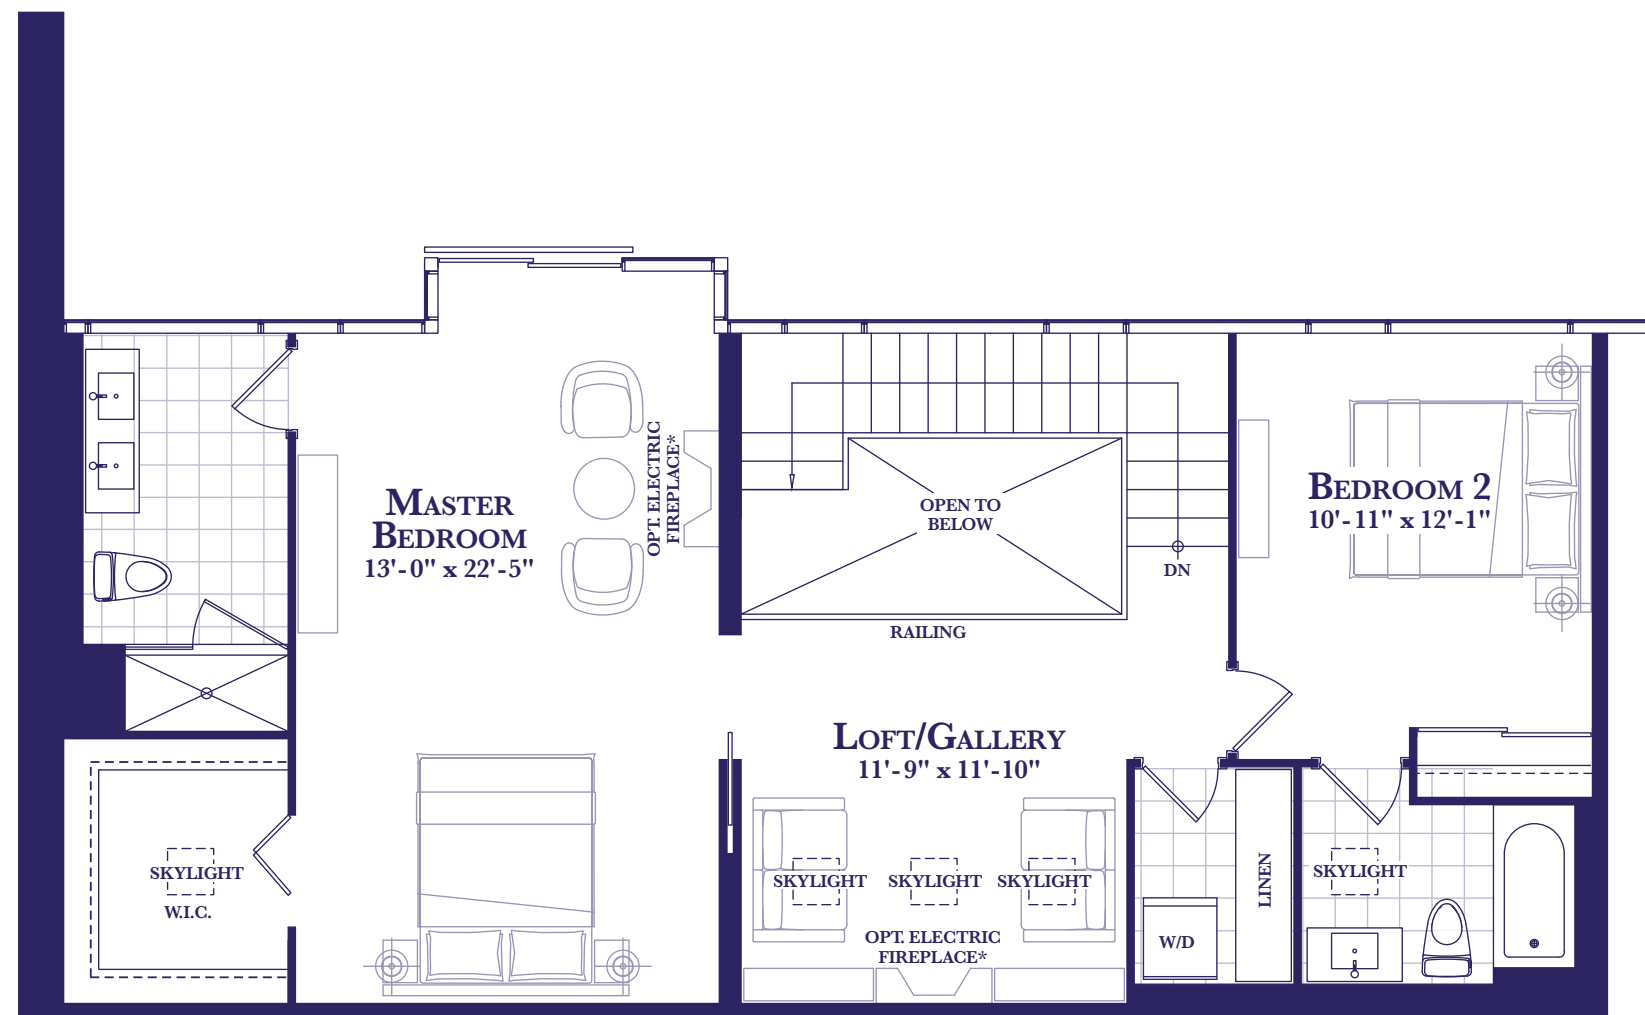

HERITAGE LOFTS
PENTHOUSE

Residence 7

TWO BEDROOM + DEN

1593 SQ. FT.

UPPER:906 SQ. FT./ LOWER:687 SQ. FT.
(PLUS 230 SQ FT TERRACE)

HERITAGE LOFTS - FLOOR 6

UPPER LEVEL PENTHOUSE SUITE 614

LOWER LEVEL PENTHOUSE SUITE 614