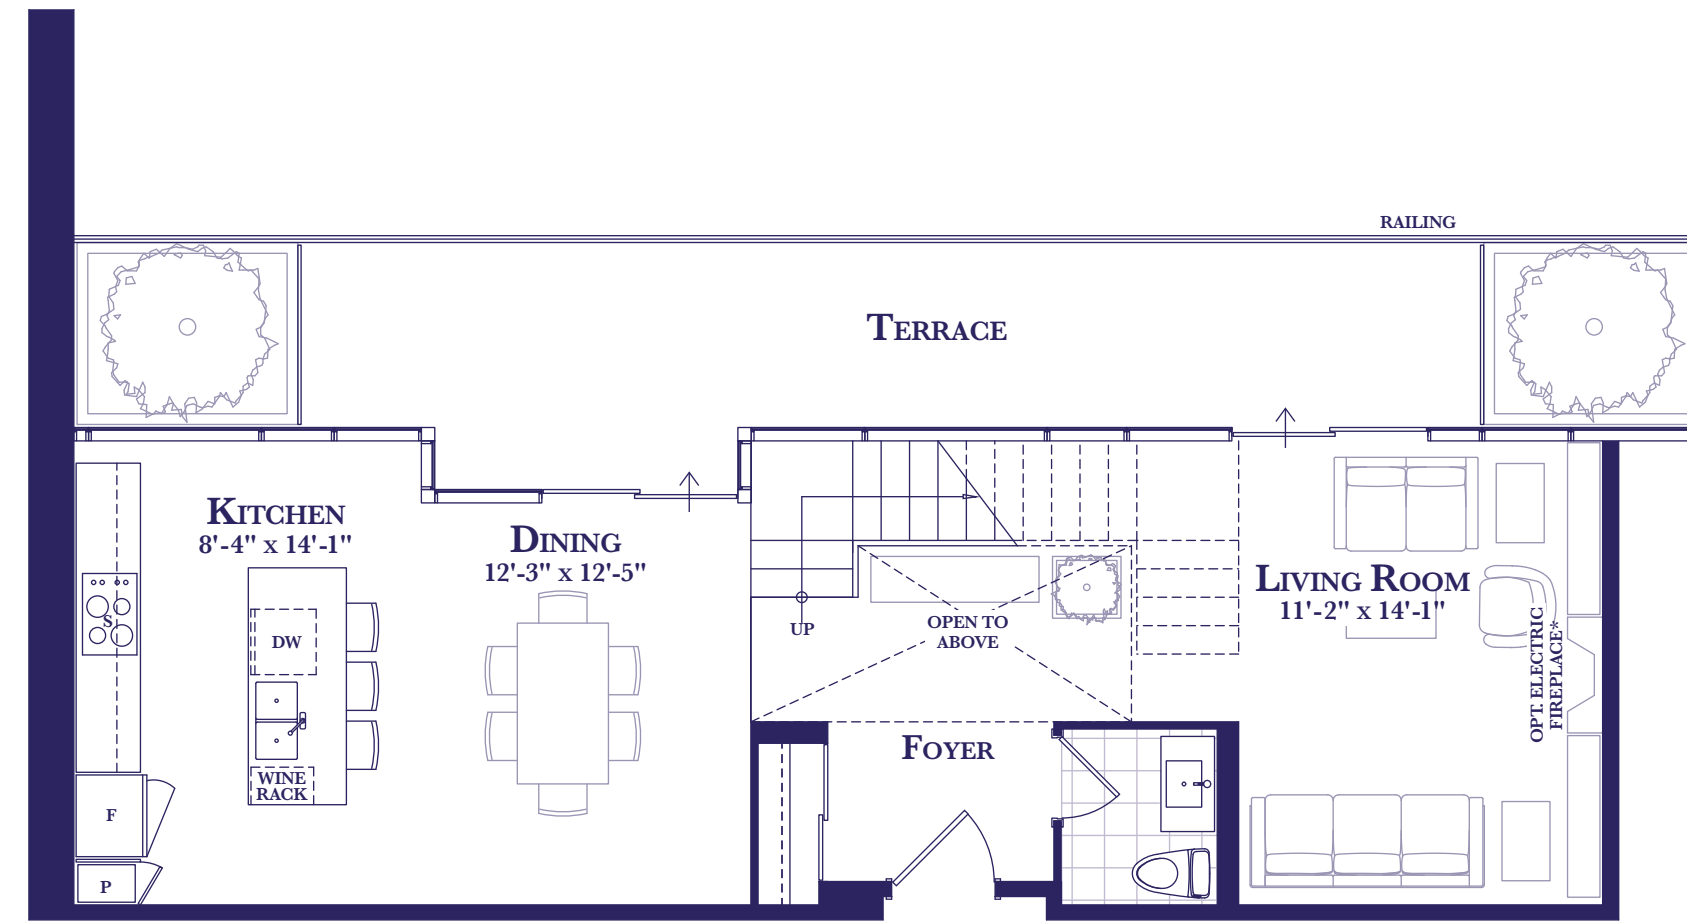

HERITAGE LOFTS
PENTHOUSE

Residence 7

TWO BEDROOM + DEN

1593 SQ. FT.

UPPER:906 SQ. FT./ LOWER:687 SQ. FT.
(PLUS 230 SQ FT TERRACE)

HERITAGE LOFTS - FLOOR 6

UPPER LEVEL PENTHOUSE SUITE 614

LOWER LEVEL PENTHOUSE SUITE 614