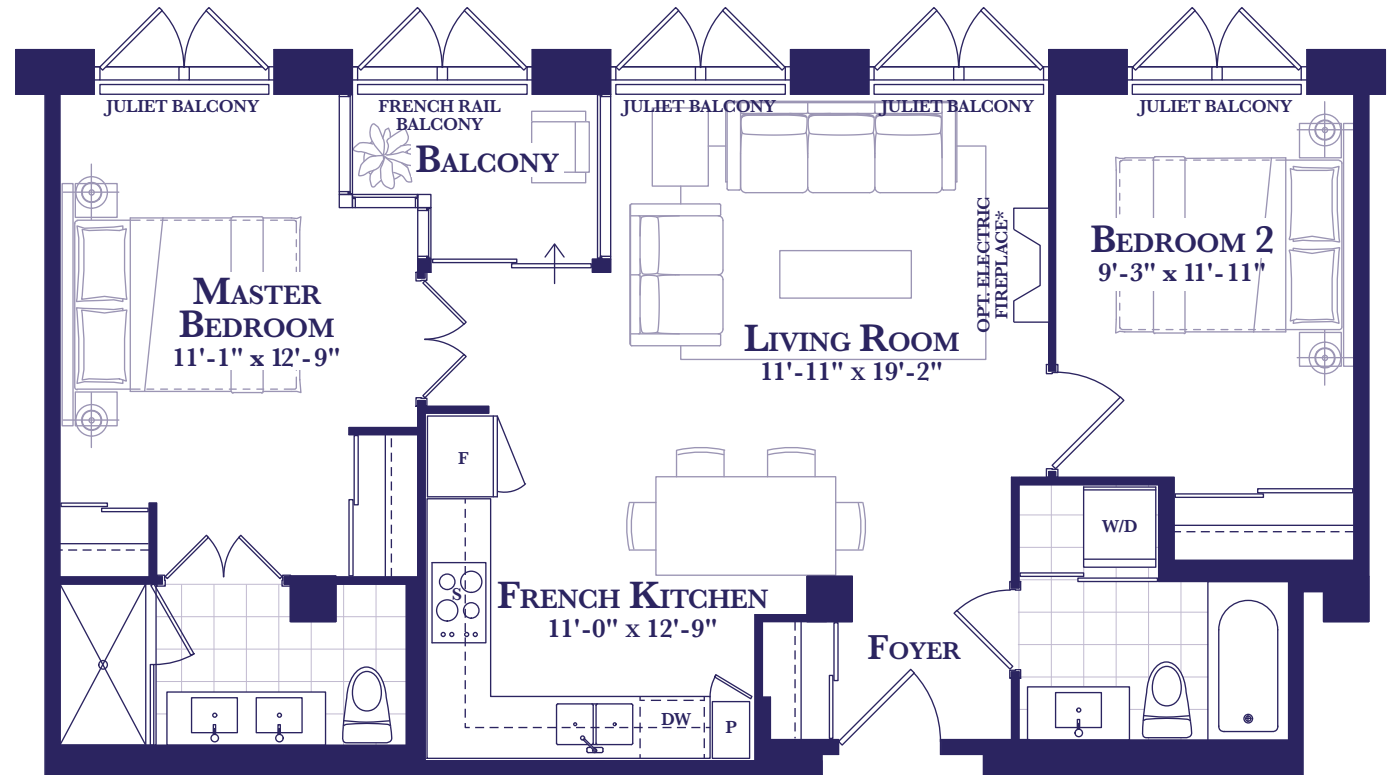

**HERITAGE
LOFTS**

Boathouse

TWO BEDROOM
838 SQ. FT.
(PLUS 39 SQ FT BALCONY)

HERITAGE LOFT - FLOORS 2 - 4

HERITAGE LOFTS 218, 318, 418