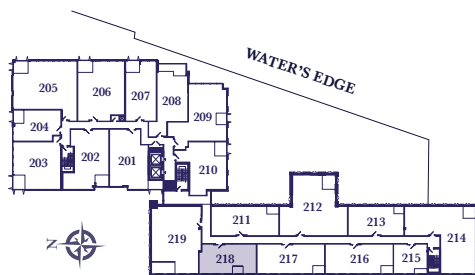

**HERITAGE
LOFTS**

Boathouse

TWO BEDROOM
838 SQ. FT.
(PLUS 39 SQ FT BALCONY)

HERITAGE LOFT - FLOORS 2 - 4

HERITAGE LOFTS 218, 318, 418