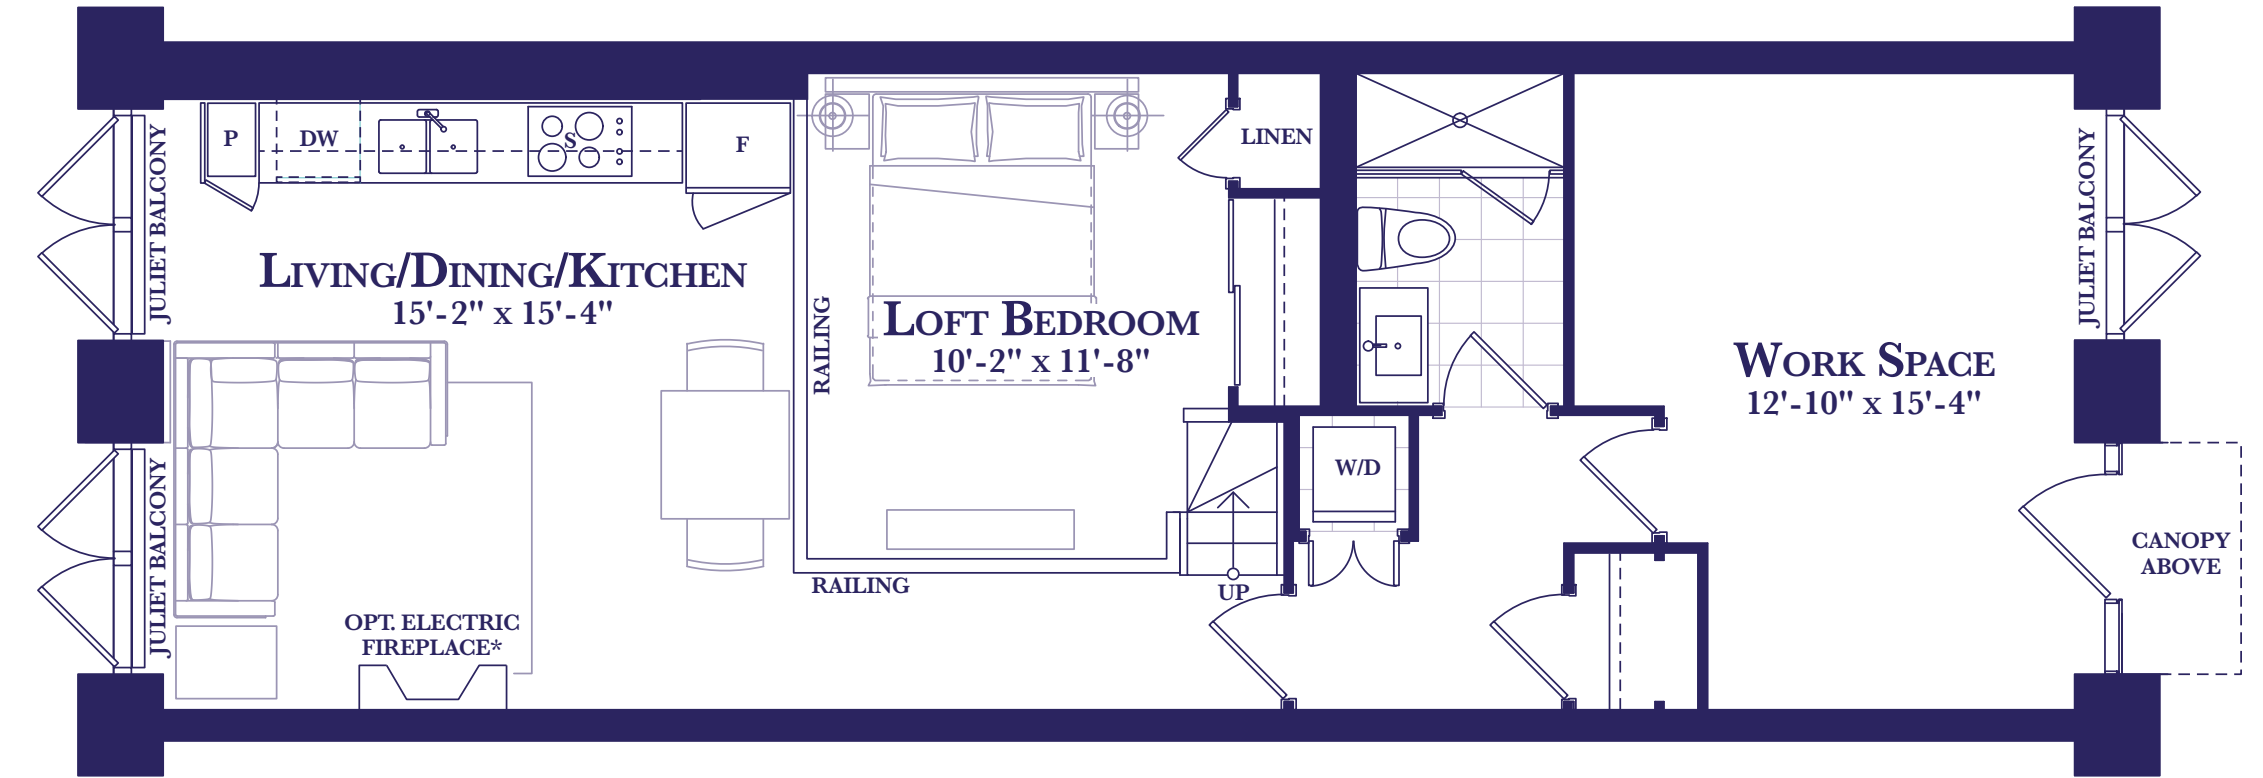

**HARBOUR CLUB
LIVE/WORK**

Lincoln

**ONE BEDROOM
782 SQ. FT.**

HARBOUR CLUB - MAIN FLOOR

LIVE/WORK SUITE 105, 106, 107

LIVE SPACE: 585 SQ. FT. / WORK SPACE: 197 SQ. FT.