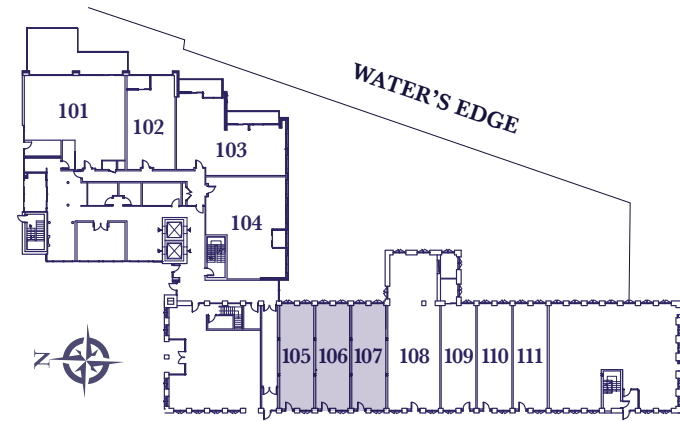

**HARBOUR CLUB
LIVE/WORK**

Lincoln

**ONE BEDROOM
782 SQ. FT.**

HARBOUR CLUB - MAIN FLOOR

LIVE/WORK SUITE 105, 106, 107

LIVE SPACE: 585 SQ. FT. / WORK SPACE: 197 SQ. FT.