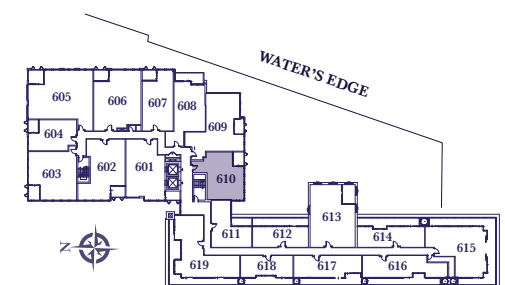

**HARBOUR
ESTATES**

Breakwater

ONE BEDROOM + DEN
901 SQ. FT.
 (PLUS 80 SQ FT BALCONY)
 *BARRIER-FREE SUITE

HARBOUR ESTATES - FLOOR 6 - 8