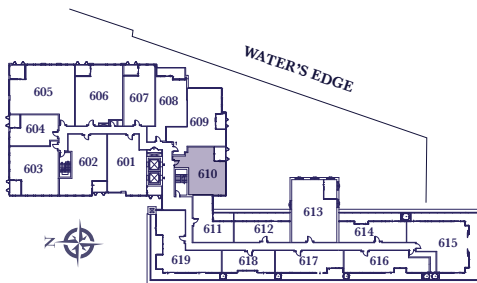

**HARBOUR
ESTATES**

Breakwater

TWO BEDROOM
901 SQ. FT.
(PLUS 80 SQ FT BALCONY)
*BARRIER-FREE SUITE

HARBOUR ESTATES - FLOOR 6 - 8

HARBOUR ESTATES 610, 710, 810