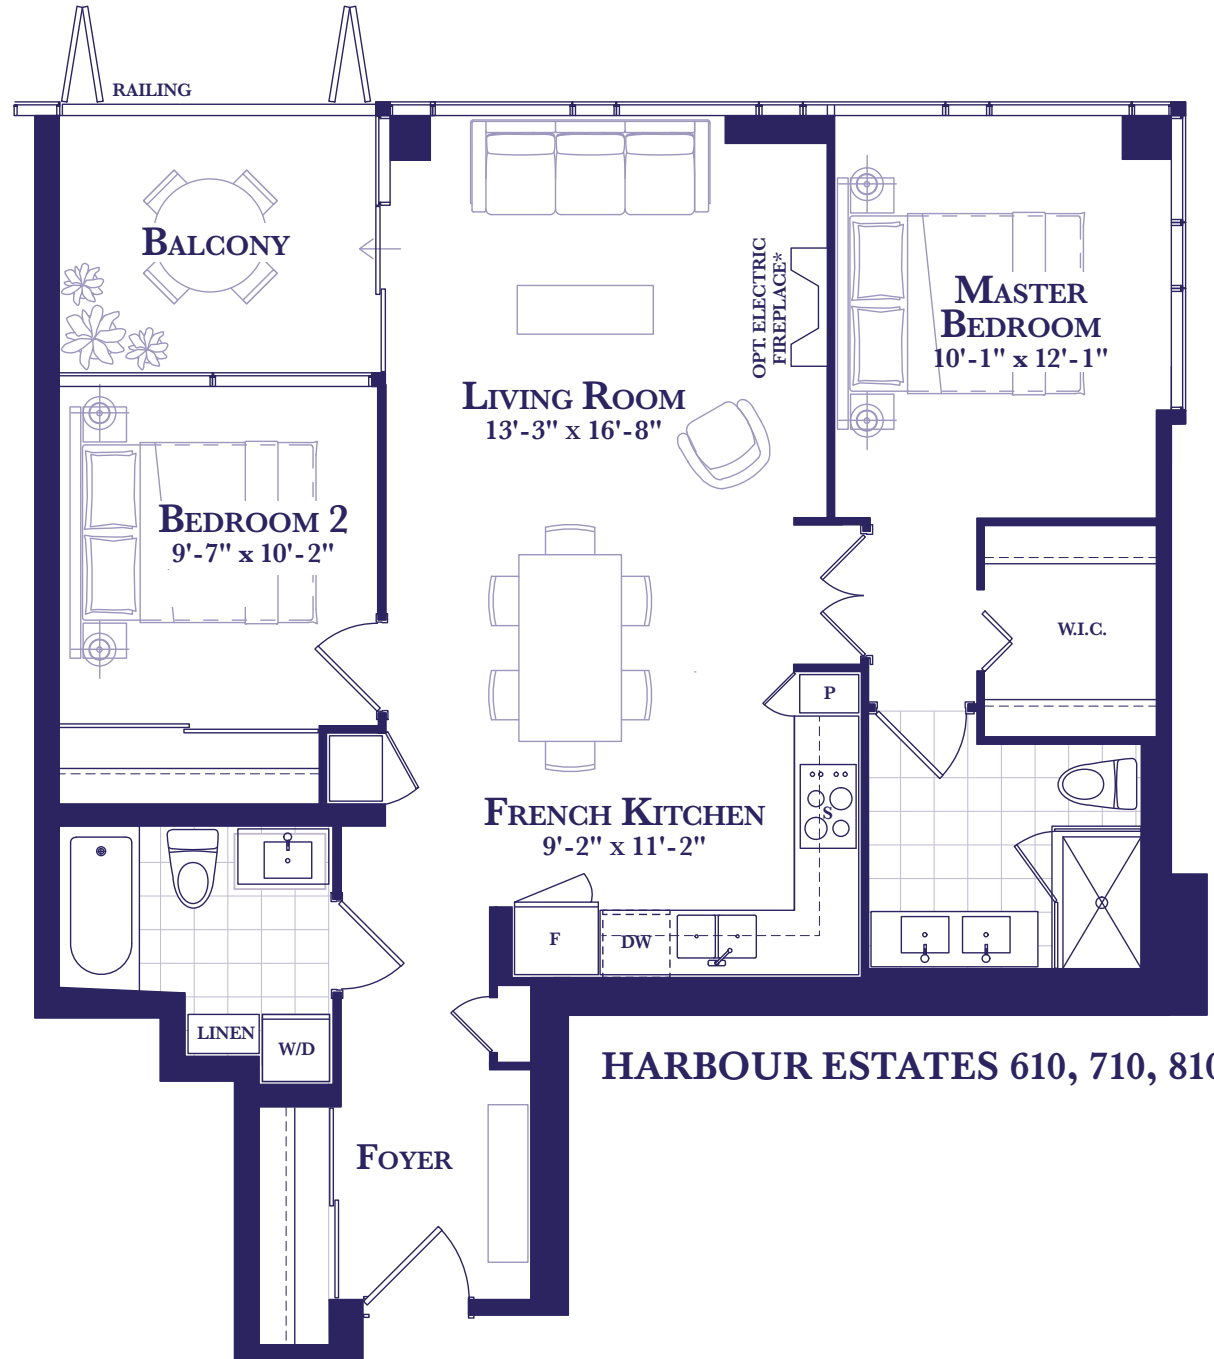

**HARBOUR
ESTATES**

Breakwater

TWO BEDROOM
901 SQ. FT.
(PLUS 80 SQ FT BALCONY)
*BARRIER-FREE SUITE

HARBOUR ESTATES - FLOOR 6 - 8

HARBOUR ESTATES 610, 710, 810