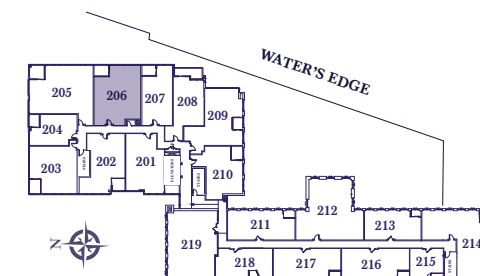

HARBOUR ESTATES 206, 306, 406, 506, 606, 706

**HARBOUR
ESTATES**

Legend of the Lake

TWO BEDROOM + DEN
1286 SQ. FT.
(PLUS 83 SQ FT BALCONY)

HARBOUR ESTATES - FLOORS 2 - 7