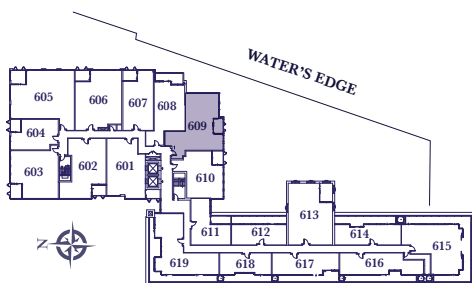

**HARBOUR  
ESTATES**

*Morning Mist*

TWO BEDROOM + DEN  
**1242** SQ. FT.  
(PLUS 54 SQ FT BALCONY)

HARBOUR ESTATES - FLOORS 6 - 8

**HARBOUR ESTATES 609, 709, 809**