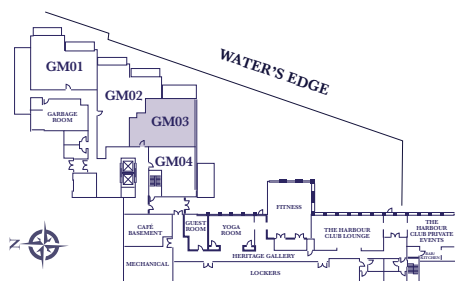

**HARBOUR
ESTATES**

Northstar

**TWO BEDROOM
1408 SQ. FT.
(PLUS 216 SQ FT TERRACE)**

HARBOUR ESTATES - GARDEN MARINA LEVEL

HARBOUR ESTATES GM03