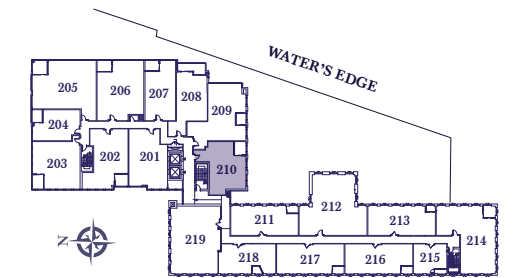

**HARBOUR
ESTATES**

Peninsula

**ONE BEDROOM + DEN
980 SQ. FT.
(PLUS 83 SQ FT BALCONY)**

HARBOUR ESTATES - FLOOR 2

Prices, figures, illustrations, sizes, features and finishes are subject to change without notice. Areas and dimensions are approximate and actual usable floor space may vary from the stated area. Layout may be reverse of the unit purchased. E. & O.E. May, 2019