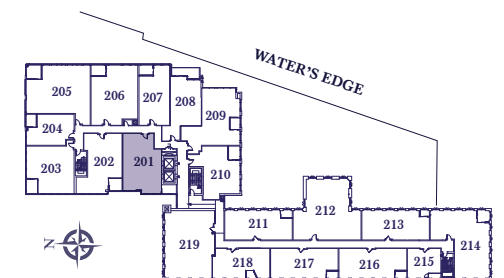

HARBOUR ESTATES 201, 601, 701, 801

**HARBOUR
ESTATES**

Silver Lake

ONE BEDROOM + DEN
1089 SQ. FT.
 (PLUS 68 SQ FT BALCONY)
 *BARRIER-FREE SUITE

HARBOUR ESTATES - FLOORS 2, 6-8