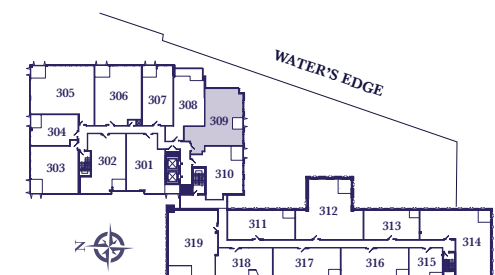

**HARBOUR
ESTATES**

Waterbourne

TWO BEDROOM + DEN
1252 SQ. FT.
(PLUS 59 SQ FT BALCONY)

HARBOUR ESTATES - FLOORS 3, 4

HARBOUR ESTATES 309, 409