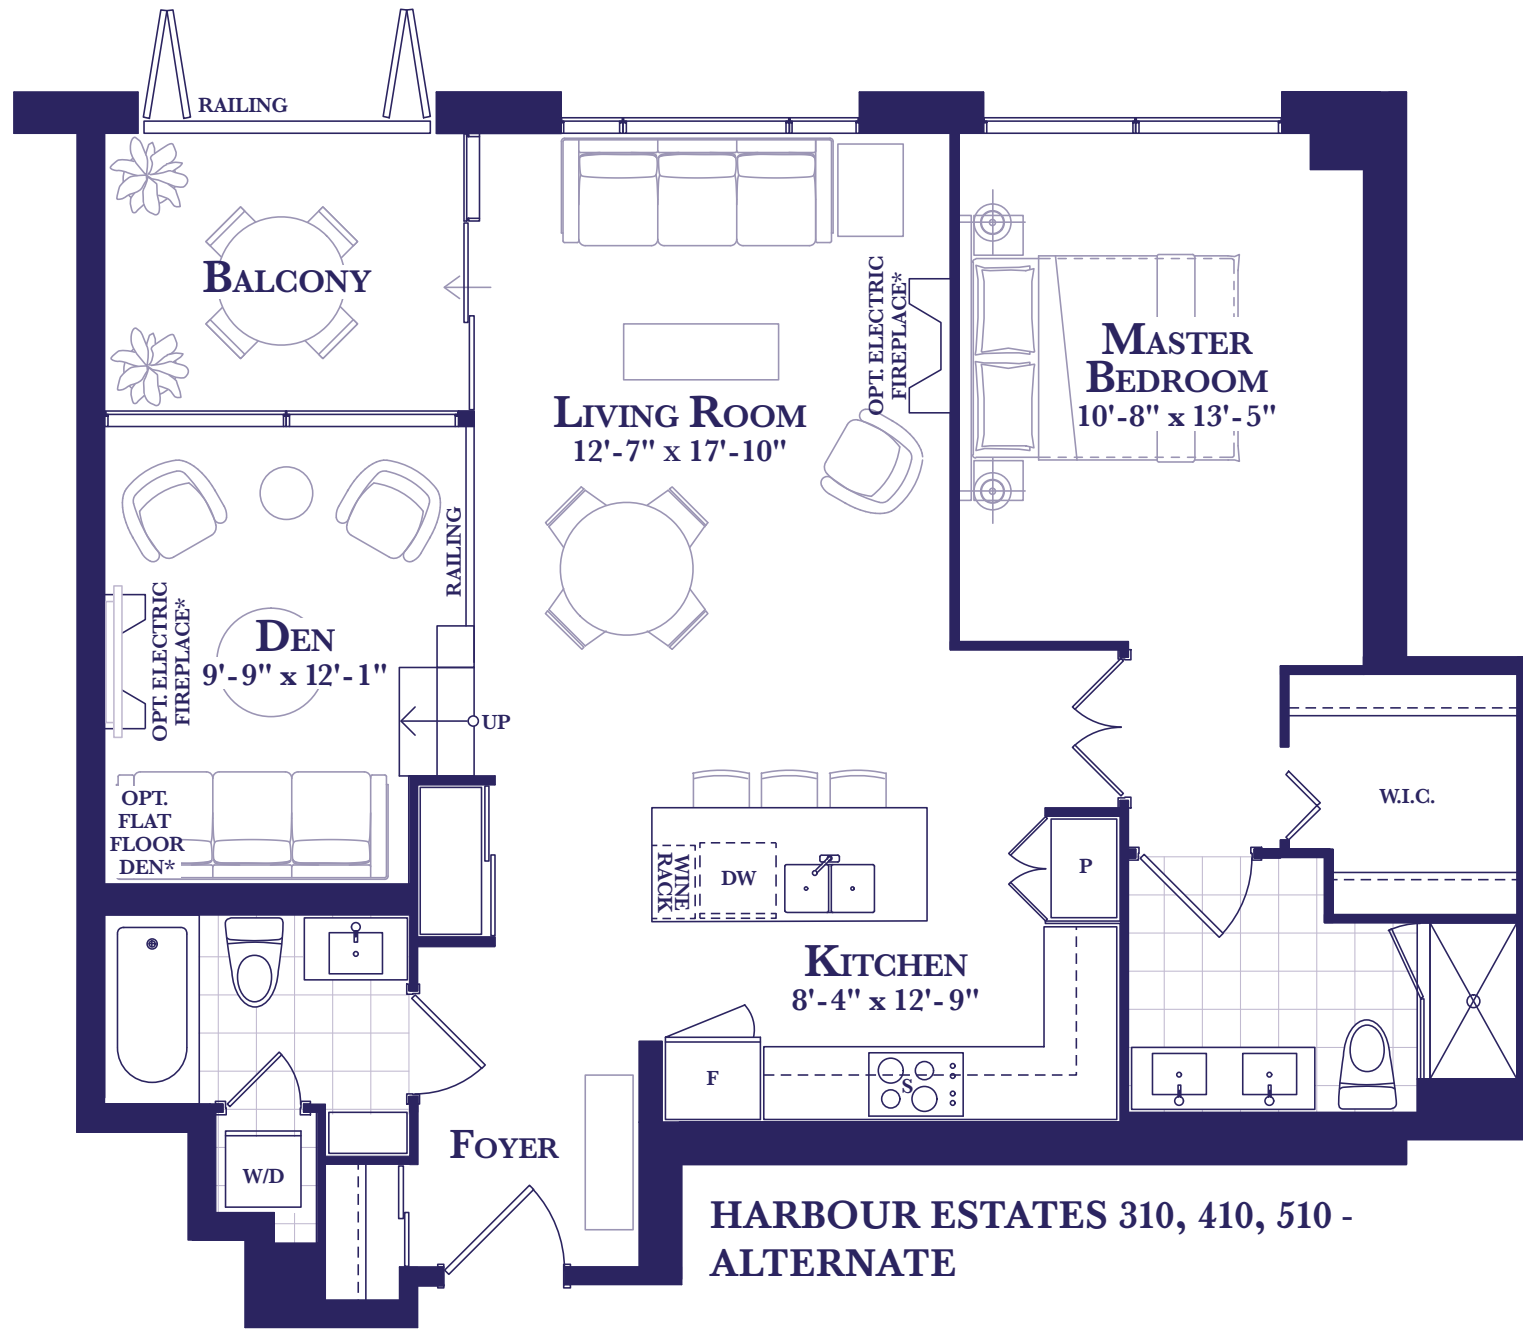

**HARBOUR
ESTATES**

Whitewater

ONE BEDROOM + DEN
939 SQ. FT.
(PLUS 76 SQ FT BALCONY)
*BARRIER-FREE SUITE

HARBOUR ESTATES - FLOORS 3 - 5

**HARBOUR ESTATES 310, 410, 510 -
ALTERNATE**

Prices, figures, illustrations, sizes, features and finishes are subject to change without notice. Areas and dimensions are approximate and actual usable floor space may vary from the stated area. Layout may be reverse of the unit purchased. E. & O.E. May, 2019