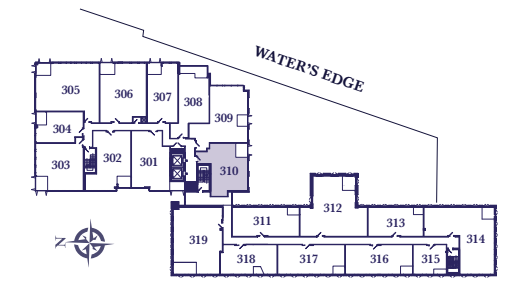

**HARBOUR
ESTATES**

Whitewater

ONE BEDROOM + DEN
939 SQ. FT.
(PLUS 76 SQ FT BALCONY)
*BARRIER-FREE SUITE

HARBOUR ESTATES - FLOORS 3 - 5

**HARBOUR ESTATES 310, 410, 510 -
ALTERNATE**

Prices, figures, illustrations, sizes, features and finishes are subject to change without notice. Areas and dimensions are approximate and actual usable floor space may vary from the stated area. Layout may be reverse of the unit purchased. E. & O.E. May, 2019