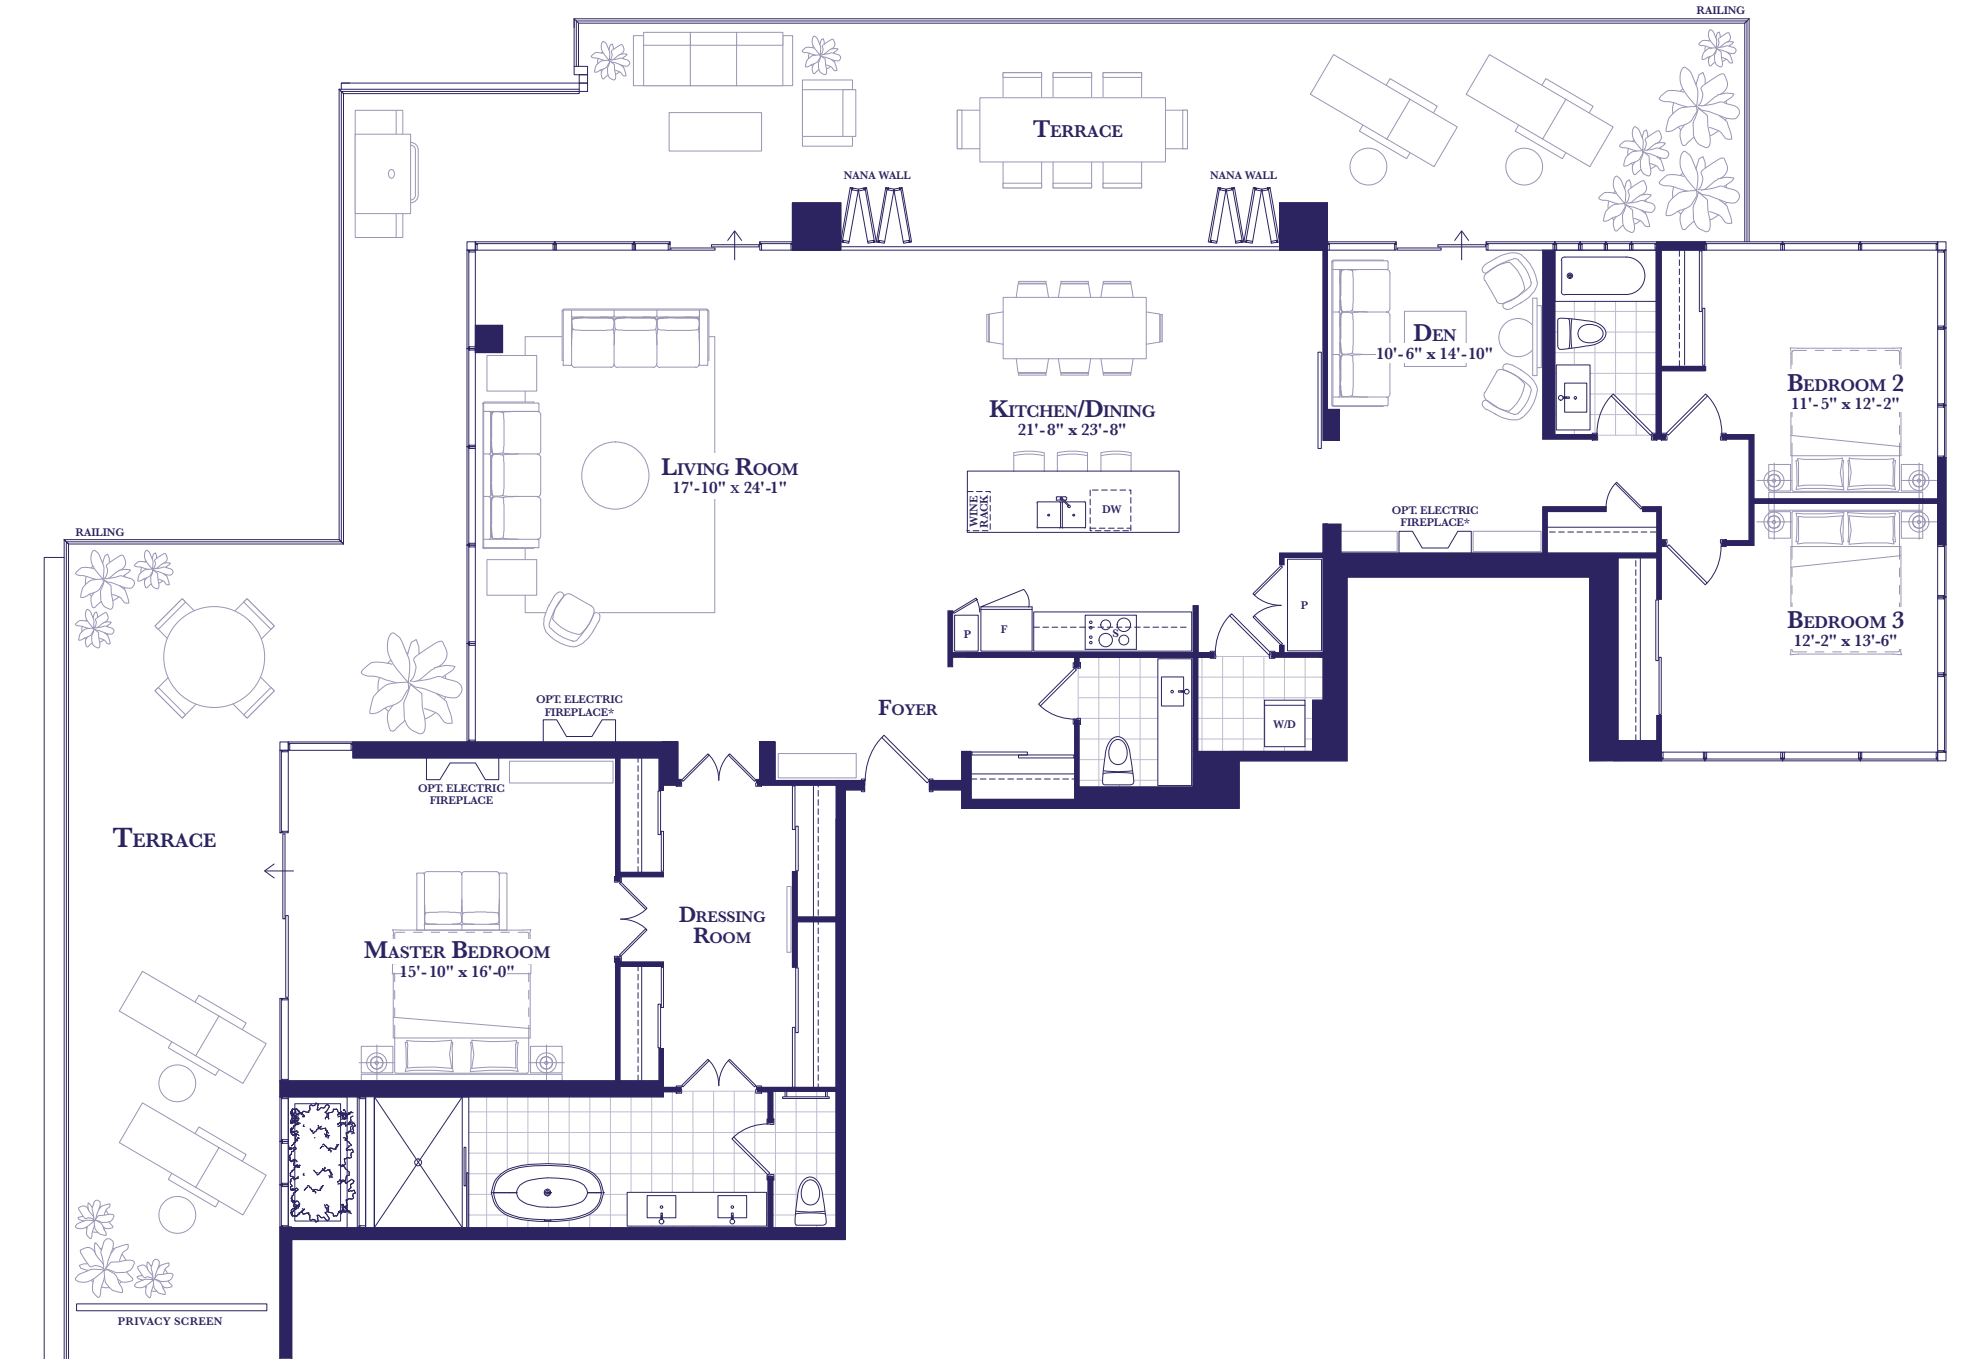

**HARBOUR ESTATES
PENTHOUSE**

Residence 1

THREE BEDROOM + DEN
2419 SQ. FT.
(PLUS 1237 SQ FT TERRACE)

HARBOUR ESTATES PENTHOUSE - FLOOR 9

ESTATE PENTHOUSE 1