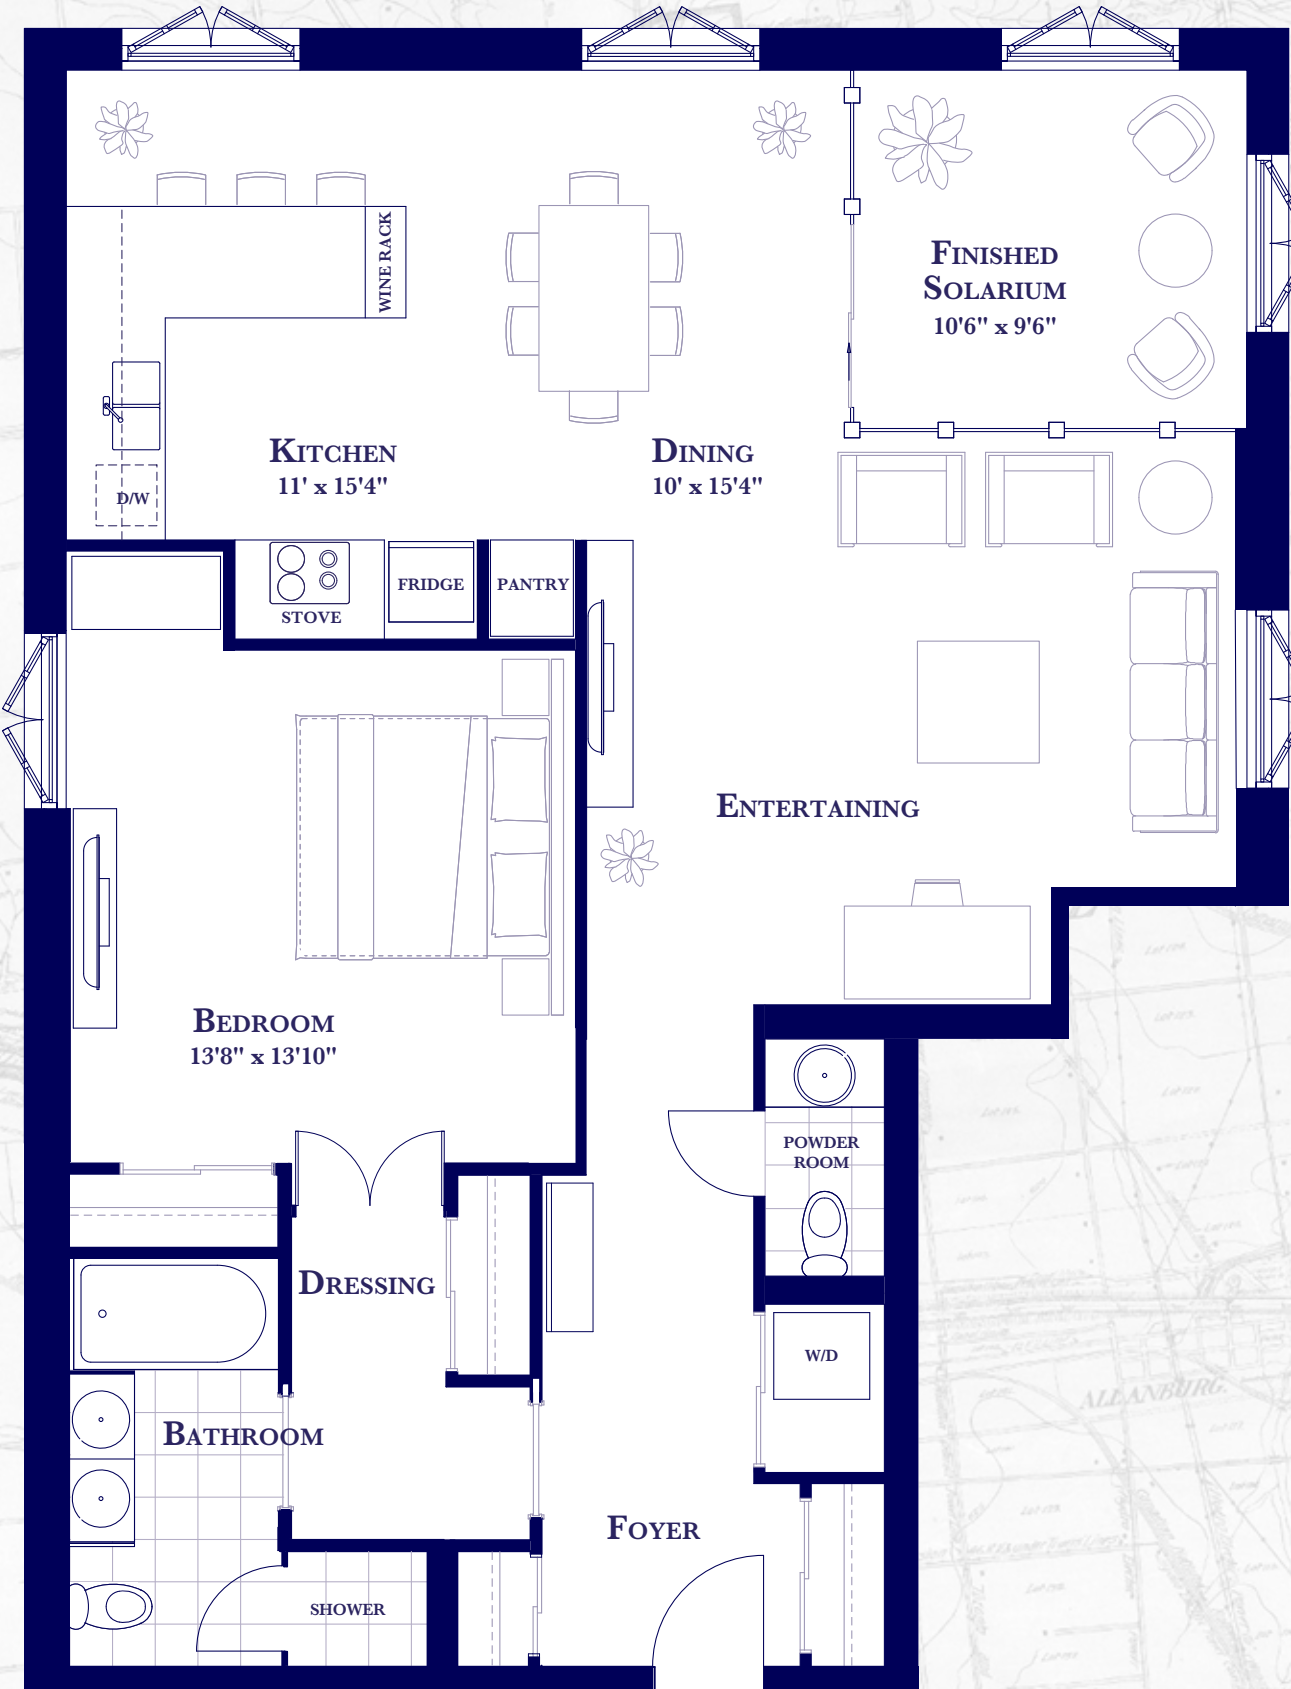

**HERITAGE LOFTS
PENTHOUSE**

The Bridgeport

ONE BEDROOM | ONE BATHROOM

1178 SQ. FT.
(PLUS 124 SQ. FT. SOLARIUM)

HERITAGE LOFTS - FLOOR 6

LOWER PENTHOUSE 613 A

Prices, figures, illustrations, sizes, features and finishes are subject to change without notice. Areas and dimensions are approximate and actual usable floor space may vary from the stated area. Layout may be reverse of the unit purchased. E. & O.E.