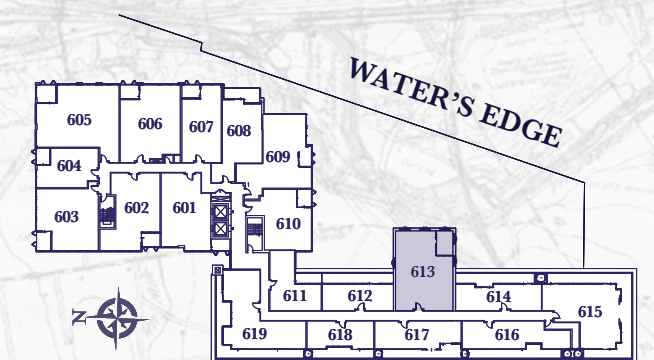

**HERITAGE LOFTS
PENTHOUSE**

The Bridgeport

ONE BEDROOM | ONE BATHROOM

1178 SQ. FT.
(PLUS 124 SQ. FT. SOLARIUM)

HERITAGE LOFTS - FLOOR 6

LOWER PENTHOUSE 613 A

Prices, figures, illustrations, sizes, features and finishes are subject to change without notice. Areas and dimensions are approximate and actual usable floor space may vary from the stated area. Layout may be reverse of the unit purchased. E. & O.E.