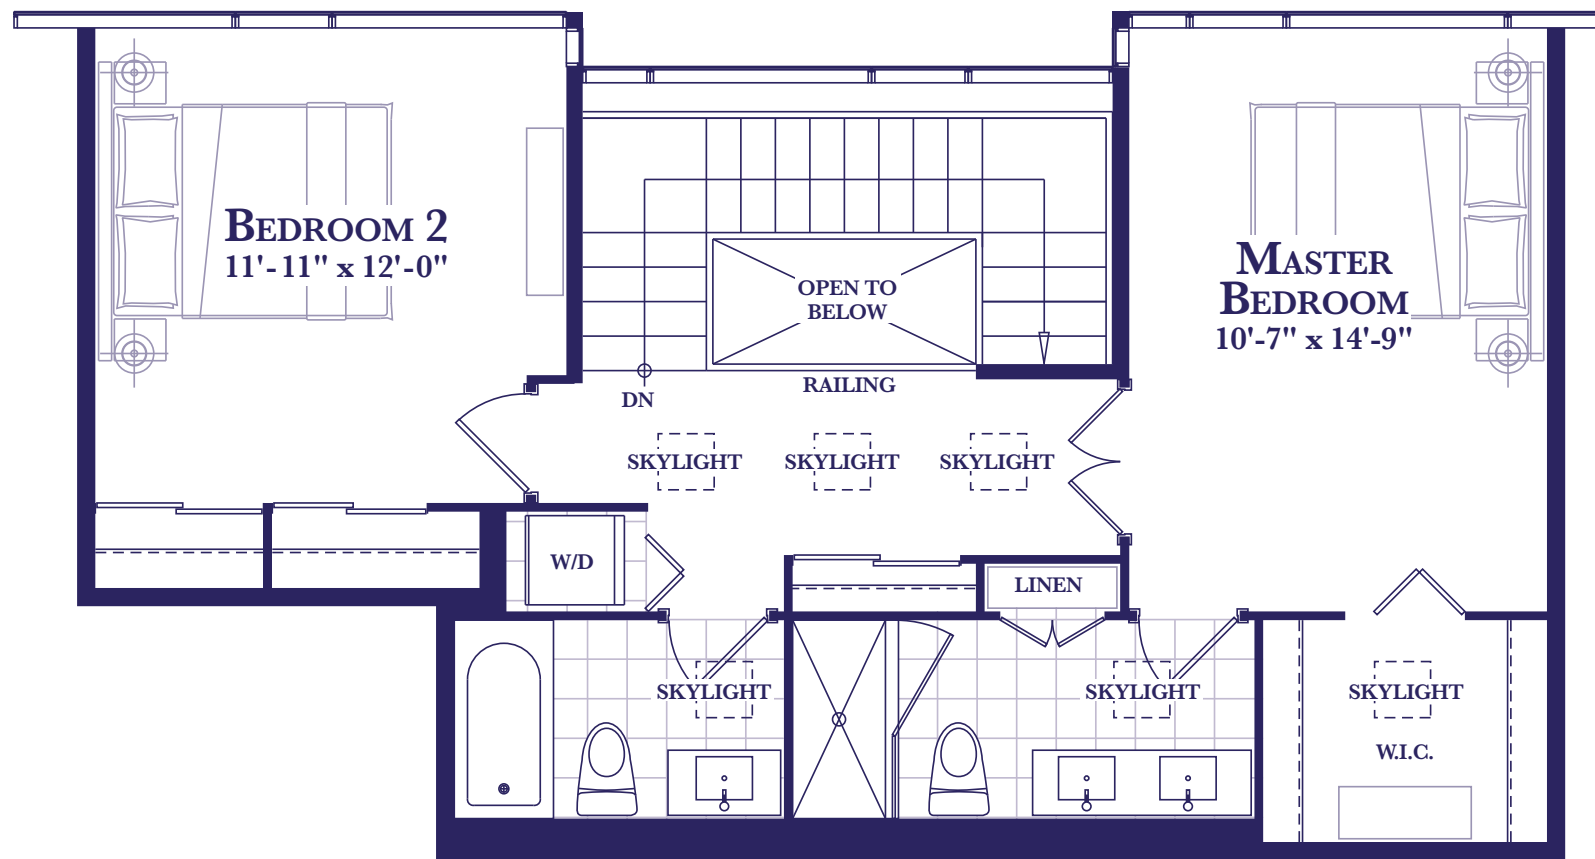

HERITAGE LOFTS  
PENTHOUSE

*Residence 11*

TWO BEDROOM  
1170 SQ. FT.  
UPPER:612 SQ. FT./ LOWER:558 SQ. FT.  
(PLUS 189 SQ FT TERRACE)

HERITAGE LOFTS - FLOOR 6

UPPER LEVEL PENTHOUSE SUITE 618

LOWER LEVEL PENTHOUSE SUITE 618