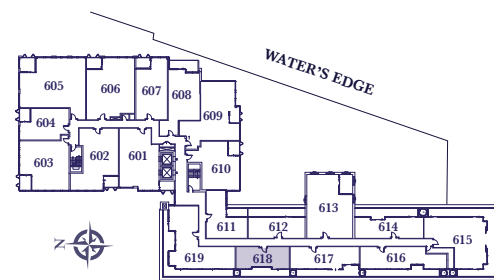

HERITAGE LOFTS  
PENTHOUSE

*Residence 11*

TWO BEDROOM  
1170 SQ. FT.  
UPPER:612 SQ. FT./ LOWER:558 SQ. FT.  
(PLUS 189 SQ FT TERRACE)

HERITAGE LOFTS - FLOOR 6

UPPER LEVEL PENTHOUSE SUITE 618

LOWER LEVEL PENTHOUSE SUITE 618