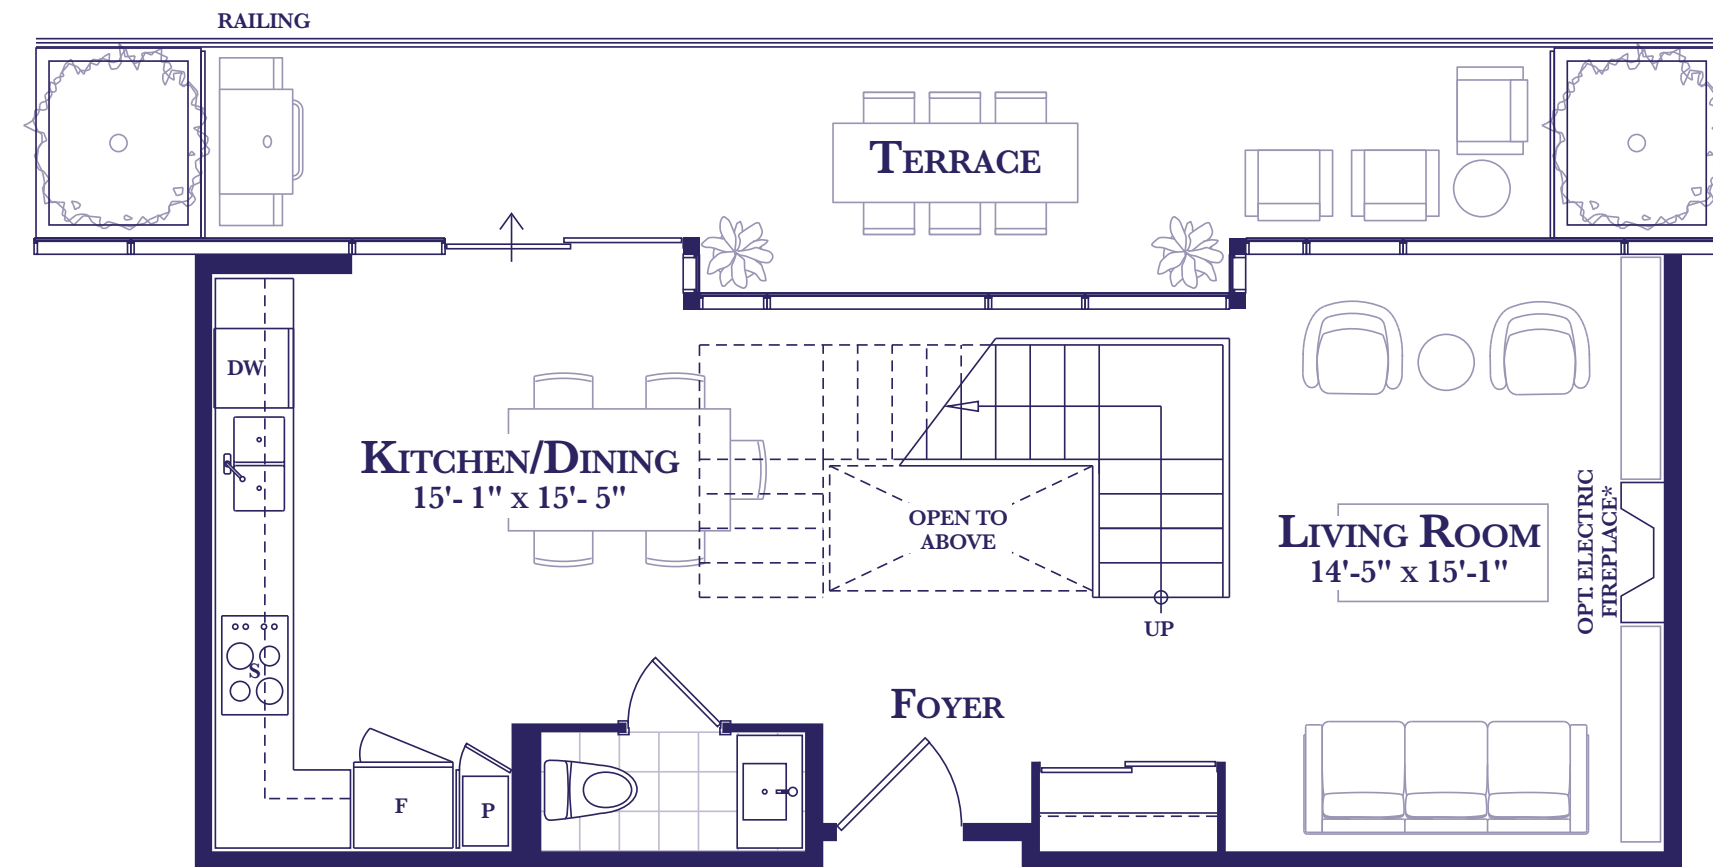

HERITAGE LOFTS  
PENTHOUSE

*Residence 11*

TWO BEDROOM  
1170 SQ. FT.  
UPPER:612 SQ. FT./ LOWER:558 SQ. FT.  
(PLUS 189 SQ FT TERRACE)

HERITAGE LOFTS - FLOOR 6

UPPER LEVEL PENTHOUSE SUITE 618

LOWER LEVEL PENTHOUSE SUITE 618