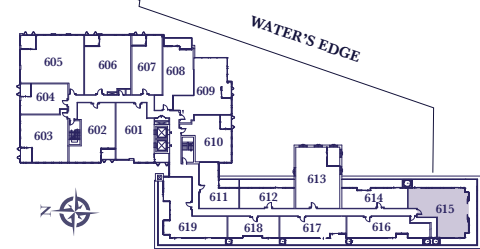

HERITAGE LOFTS
PENTHOUSE

Residence 6

TWO BEDROOM + DEN
2207 SQ. FT.
UPPER:1018 SQ. FT./ LOWER:1189 SQ. FT.
(PLUS 639 SQ FT TERRACE)

HERITAGE LOFTS - FLOOR 6

UPPER LEVEL PENTHOUSE SUITE 615

LOWER LEVEL PENTHOUSE SUITE 615