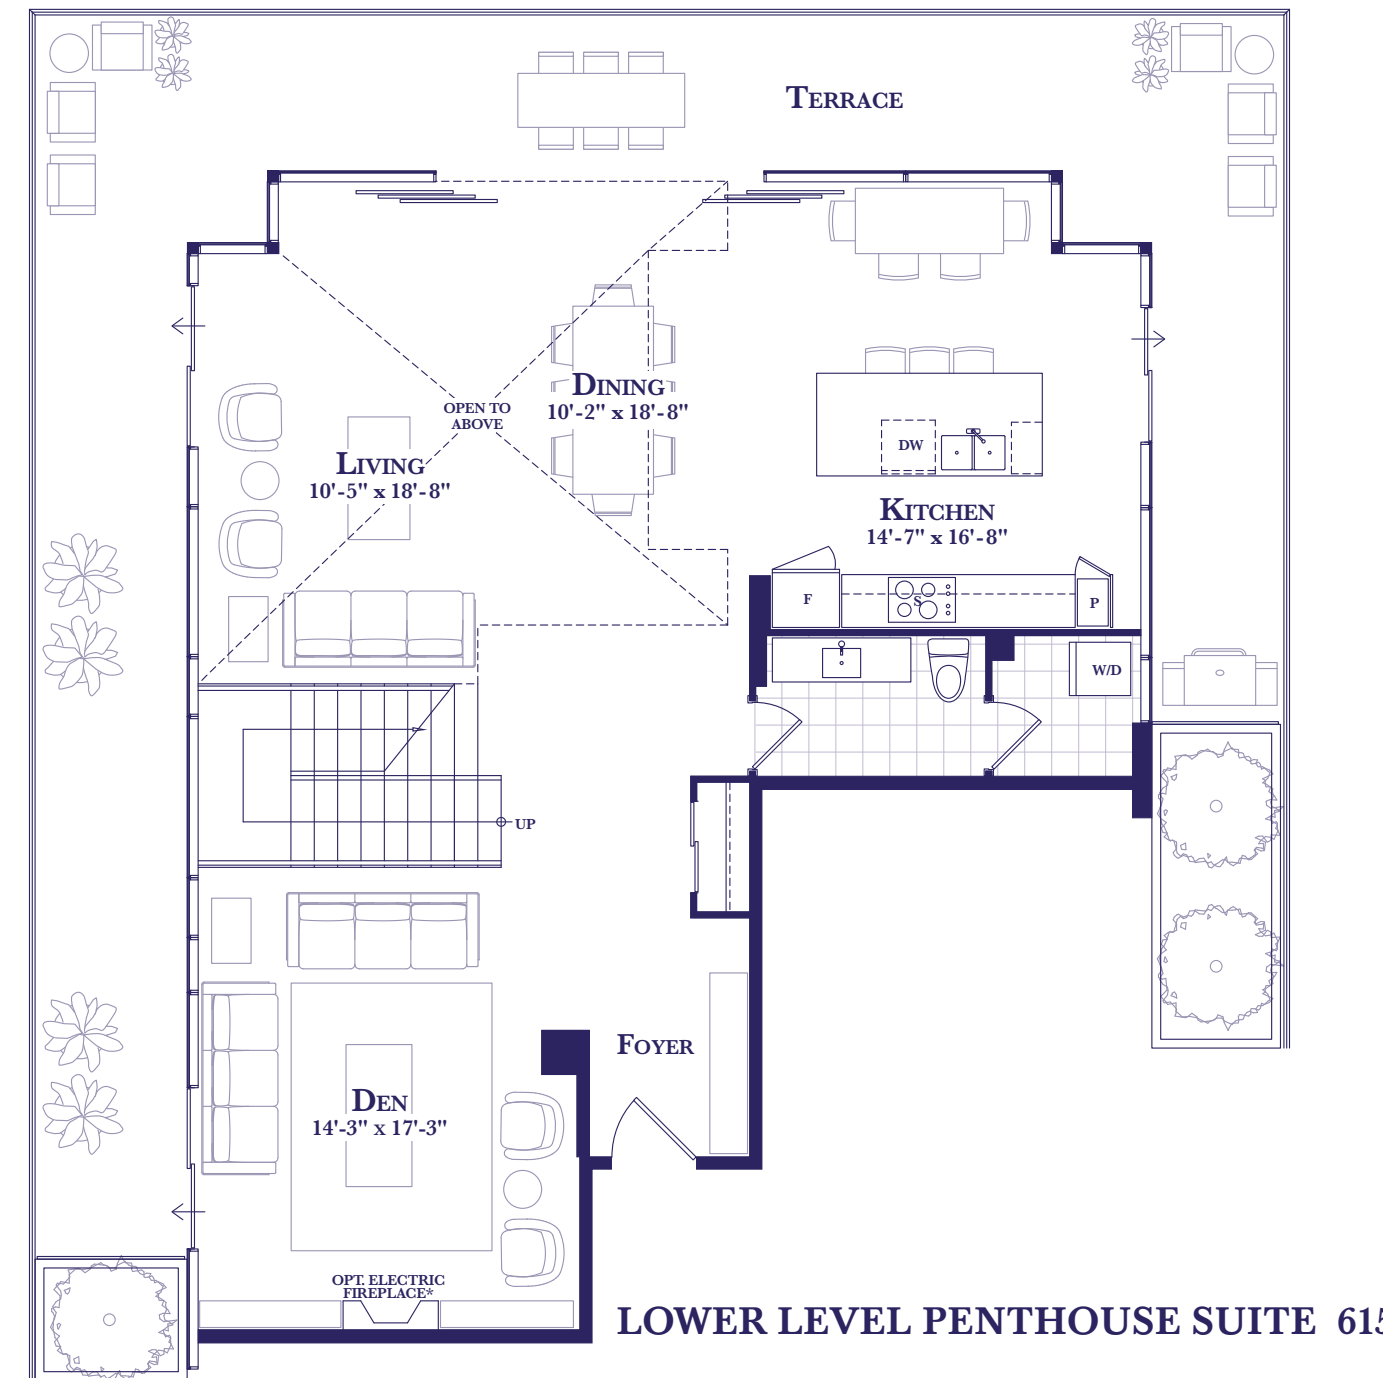

HERITAGE LOFTS
PENTHOUSE

Residence 6

TWO BEDROOM + DEN
2207 SQ. FT.
UPPER:1018 SQ. FT./ LOWER:1189 SQ. FT.
(PLUS 639 SQ FT TERRACE)

HERITAGE LOFTS - FLOOR 6

UPPER LEVEL PENTHOUSE SUITE 615

LOWER LEVEL PENTHOUSE SUITE 615