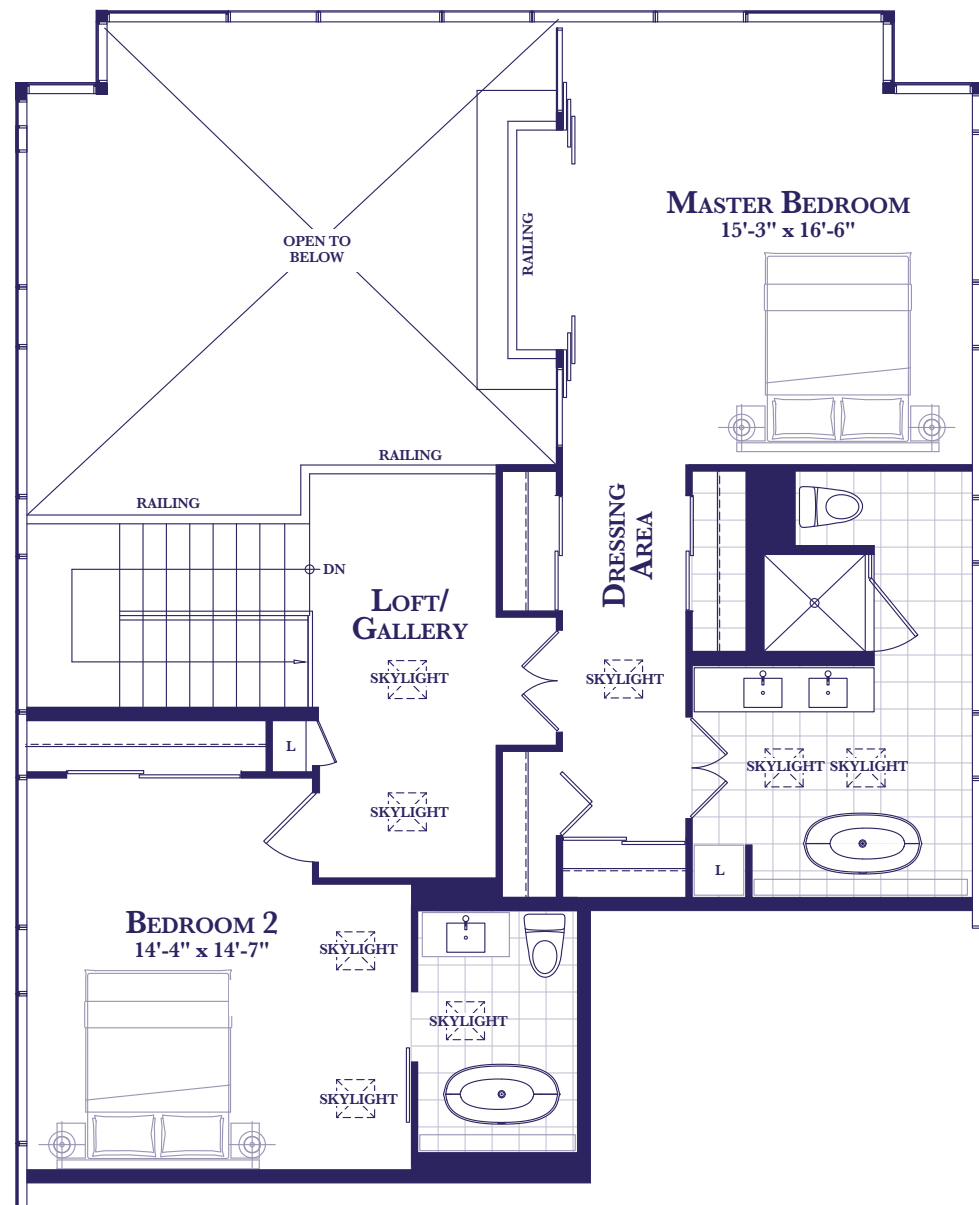

HERITAGE LOFTS
PENTHOUSE

Residence 6

TWO BEDROOM + DEN
2207 SQ. FT.
UPPER:1018 SQ. FT./ LOWER:1189 SQ. FT.
(PLUS 639 SQ FT TERRACE)

HERITAGE LOFTS - FLOOR 6

UPPER LEVEL PENTHOUSE SUITE 615

LOWER LEVEL PENTHOUSE SUITE 615