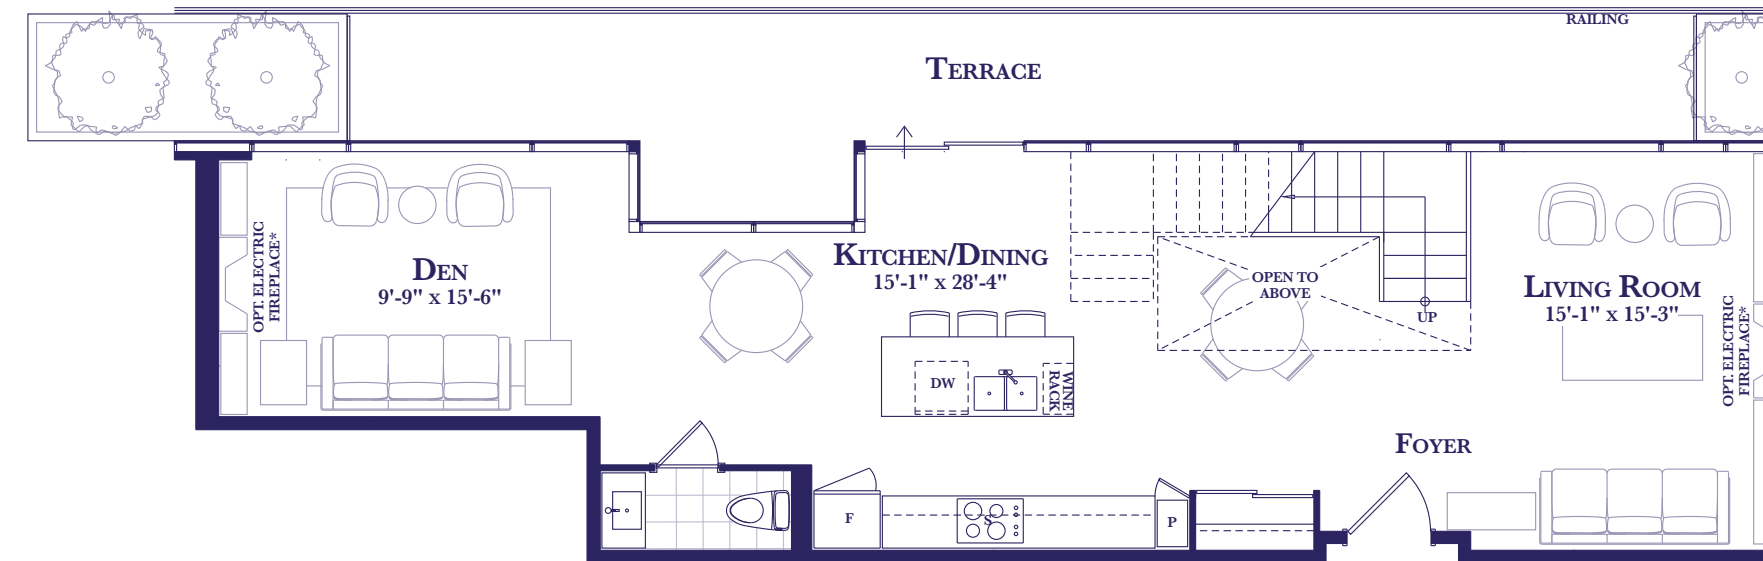

HERITAGE LOFTS  
PENTHOUSE

*Residence 8*

TWO BEDROOM + DEN

1567 SQ. FT.

UPPER:742 SQ. FT./ LOWER:825 SQ. FT.  
(PLUS 280 SQ FT TERRACE)

HERITAGE LOFTS - FLOOR 6

UPPER LEVEL  
PENTHOUSE SUITE 616

LOWER LEVEL PENTHOUSE SUITE 616