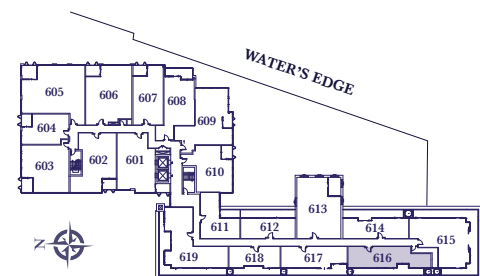

HERITAGE LOFTS  
PENTHOUSE

*Residence 8*

TWO BEDROOM + DEN

1567 SQ. FT.

UPPER:742 SQ. FT./ LOWER:825 SQ. FT.  
(PLUS 280 SQ FT TERRACE)

HERITAGE LOFTS - FLOOR 6

UPPER LEVEL  
PENTHOUSE SUITE 616

LOWER LEVEL PENTHOUSE SUITE 616