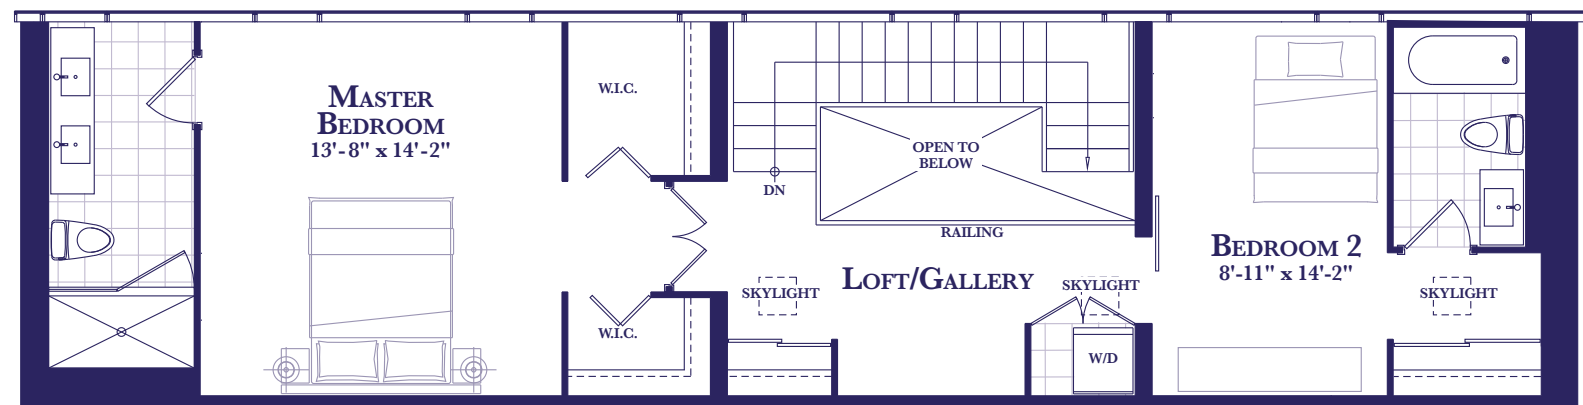

HERITAGE LOFTS  
PENTHOUSE

*Residence 8*

TWO BEDROOM + DEN

1567 SQ. FT.

UPPER:742 SQ. FT./ LOWER:825 SQ. FT.  
(PLUS 280 SQ FT TERRACE)

HERITAGE LOFTS - FLOOR 6

UPPER LEVEL  
PENTHOUSE SUITE 616

LOWER LEVEL PENTHOUSE SUITE 616