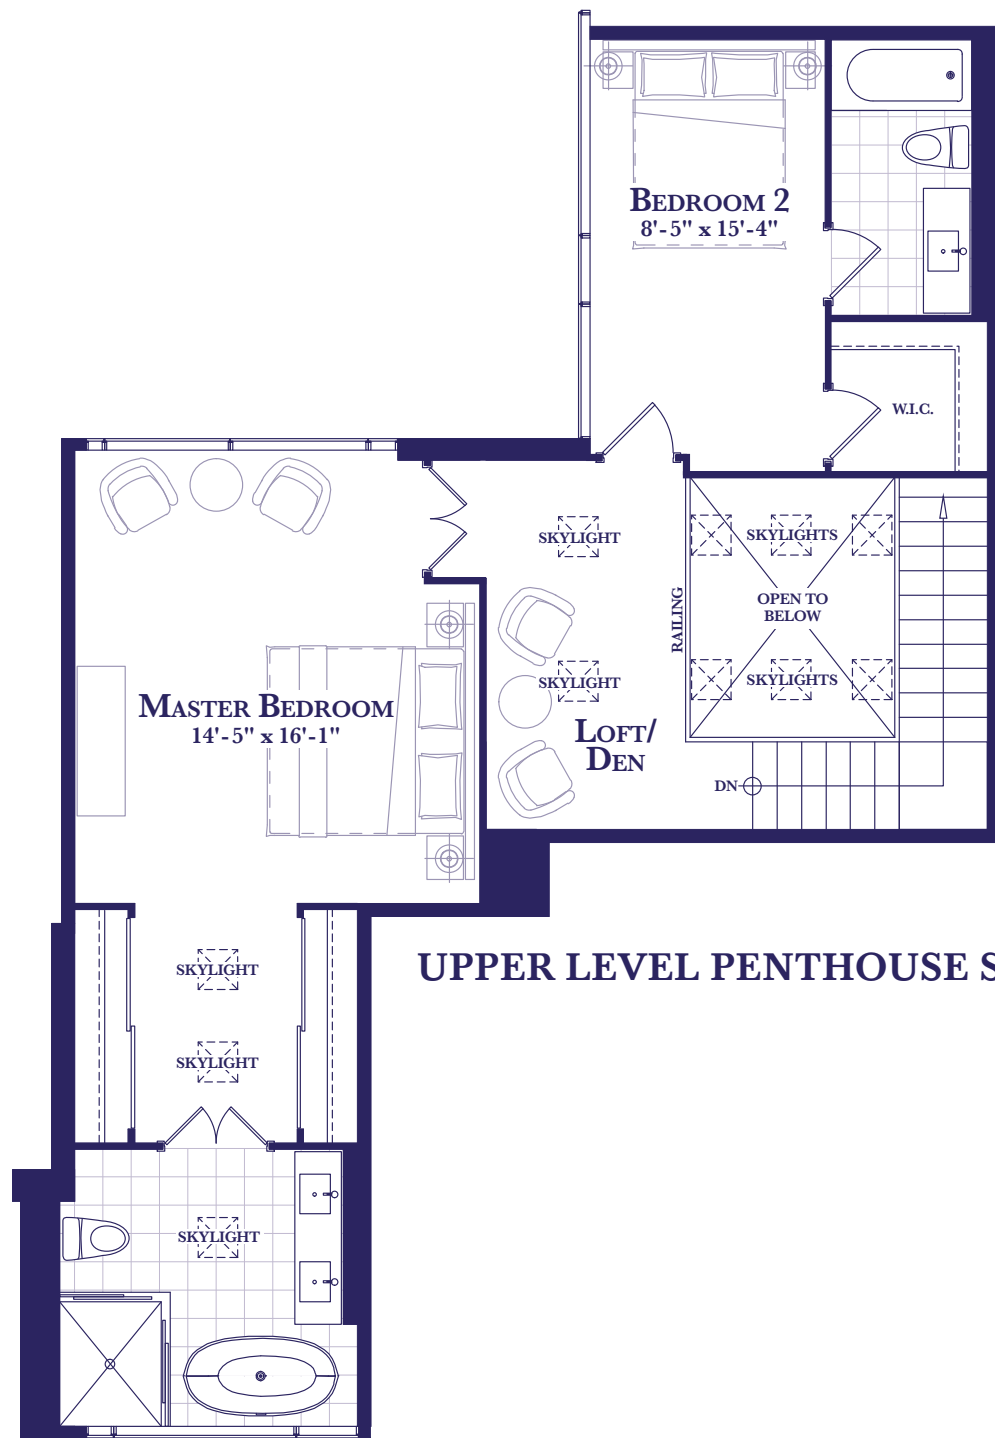

HERITAGE LOFTS  
PENTHOUSE

*Residence 9*

TWO BEDROOM  
1474 SQ. FT.  
UPPER:801 SQ. FT./ LOWER:673 SQ. FT.  
(PLUS 85 SQ FT TERRACE)

HERITAGE LOFTS - FLOOR 6

UPPER LEVEL PENTHOUSE SUITE 611

LOWER LEVEL PENTHOUSE SUITE 611