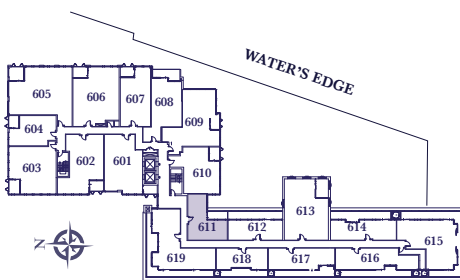

HERITAGE LOFTS  
PENTHOUSE

*Residence 9*

TWO BEDROOM  
1474 SQ. FT.  
UPPER:801 SQ. FT./ LOWER:673 SQ. FT.  
(PLUS 85 SQ FT TERRACE)

HERITAGE LOFTS - FLOOR 6

UPPER LEVEL PENTHOUSE SUITE 611

LOWER LEVEL PENTHOUSE SUITE 611