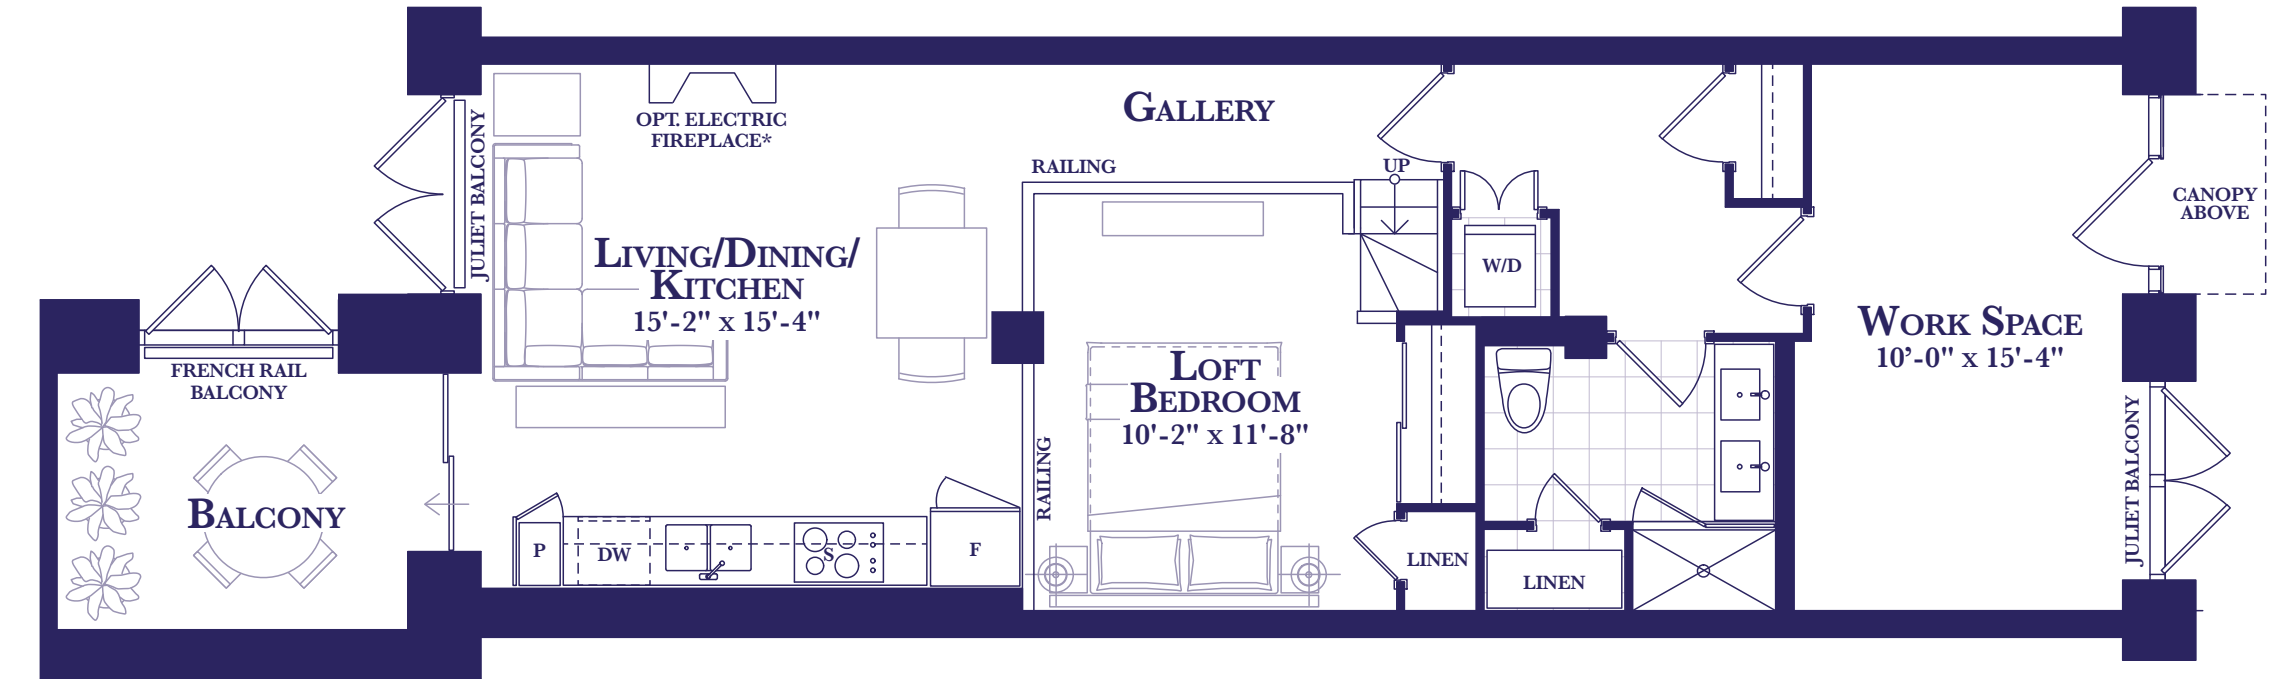

**HARBOUR CLUB
LIVE/WORK**

Moorings

**ONE BEDROOM
787 SQ. FT.
(PLUS 96 SQ FT BALCONY)**

HARBOUR CLUB - MAIN FLOOR

LIVE/WORK SUITE 109

LIVE SPACE: 568 SQ. FT. / WORK SPACE: 219 SQ. FT.