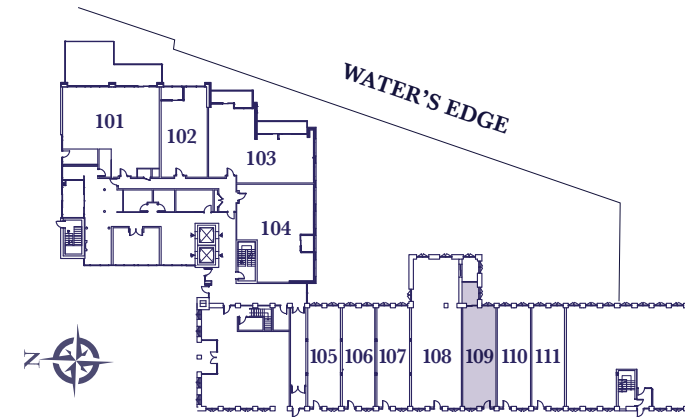

**HARBOUR CLUB
LIVE/WORK**

Moorings

**ONE BEDROOM
787 SQ. FT.
(PLUS 96 SQ FT BALCONY)**

HARBOUR CLUB - MAIN FLOOR

LIVE/WORK SUITE 109

LIVE SPACE: 568 SQ. FT. / WORK SPACE: 219 SQ. FT.