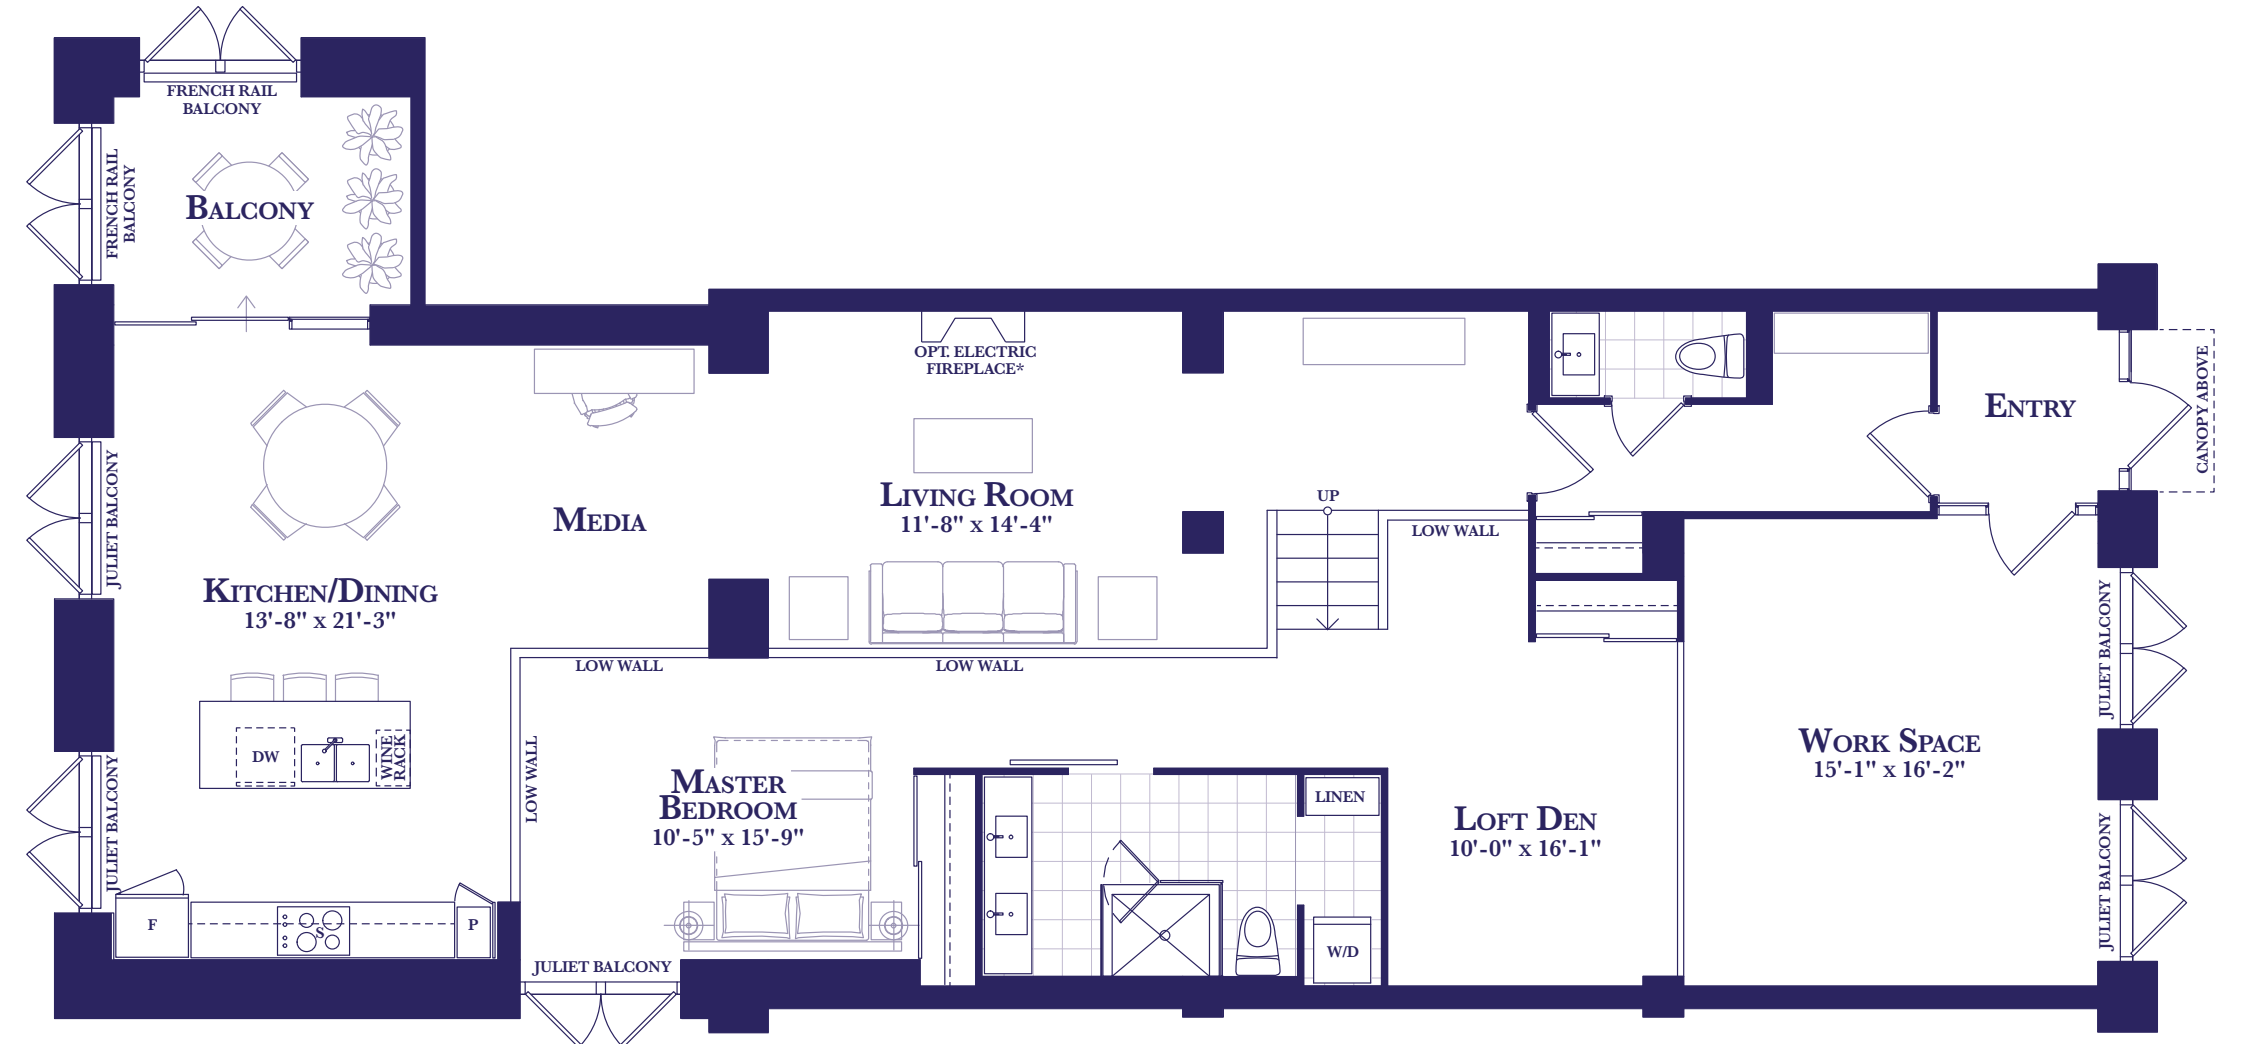

**HARBOUR CLUB
LIVE/WORK**

Shipyards

ONE BEDROOM + DEN
1724 SQ. FT.
(PLUS 105 SQ FT TERRACE)

HARBOUR CLUB - MAIN FLOOR

LIVE/WORK SUITE 108

LIVE SPACE: 1295 SQ. FT. / WORK SPACE: 429 SQ. FT.