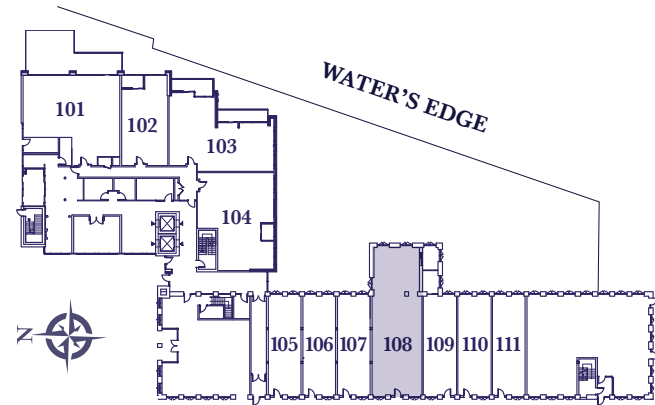

**HARBOUR CLUB
LIVE/WORK**

Shipyards

ONE BEDROOM + DEN
1724 SQ. FT.
(PLUS 105 SQ FT TERRACE)

HARBOUR CLUB - MAIN FLOOR

LIVE/WORK SUITE 108

LIVE SPACE: 1295 SQ. FT. / WORK SPACE: 429 SQ. FT.