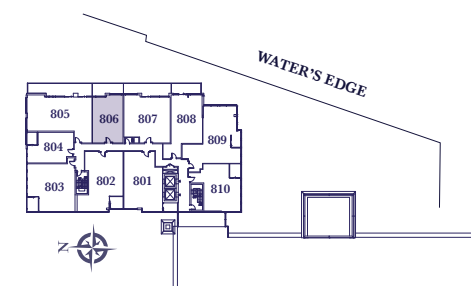

## HARBOUR ESTATES 806

**HARBOUR  
ESTATES**

*Admiralty*

ONE BEDROOM + DEN  
**725** SQ. FT.  
(PLUS 180 SQ FT TERRACE)

HARBOUR ESTATES - FLOOR 8