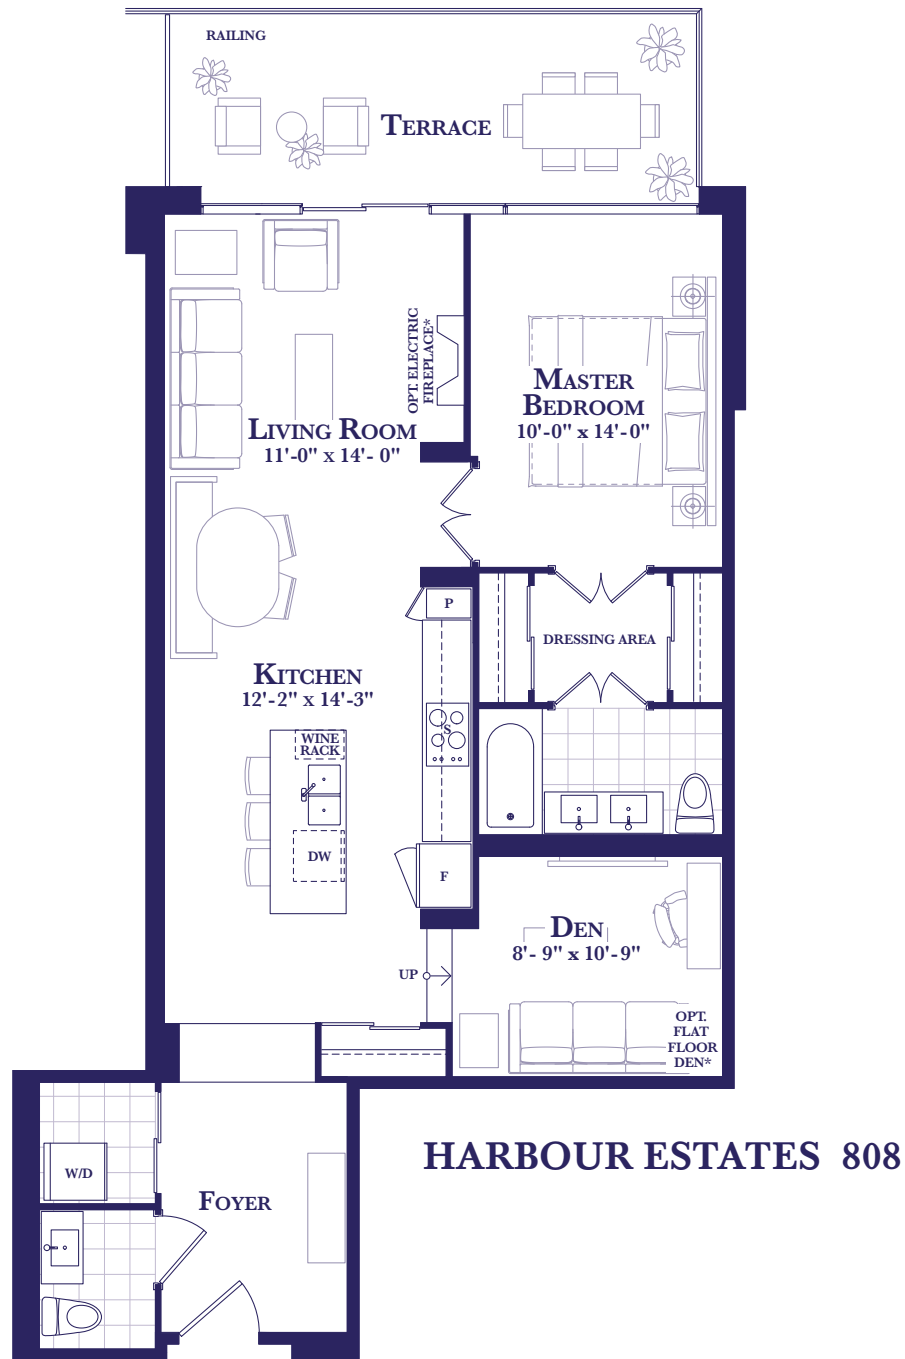

**HARBOUR  
ESTATES**

# Constellation

ONE BEDROOM + DEN  
**939** SQ. FT.  
(PLUS 162 SQ FT TERRACE)

HARBOUR ESTATES - FLOOR 8

**HARBOUR ESTATES 808**