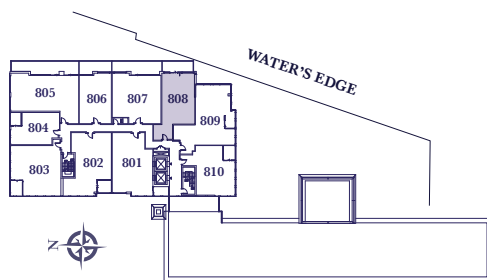

# Constellation

ONE BEDROOM + DEN  
**939** SQ. FT.  
(PLUS 162 SQ FT TERRACE)

HARBOUR ESTATES - FLOOR 8

**HARBOUR ESTATES 808**