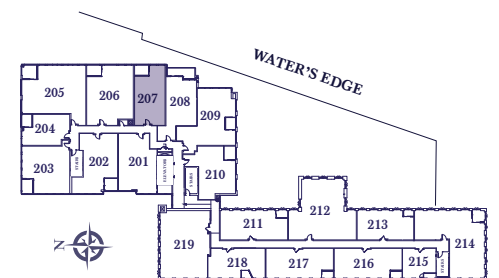

HARBOUR ESTATES 207, 307, 407, 507, 607, 707

**HARBOUR
ESTATES**

Fairwinds

ONE BEDROOM + DEN
880 SQ. FT.
(PLUS 80 SQ FT BALCONY)

HARBOUR ESTATES - FLOORS 2 - 7