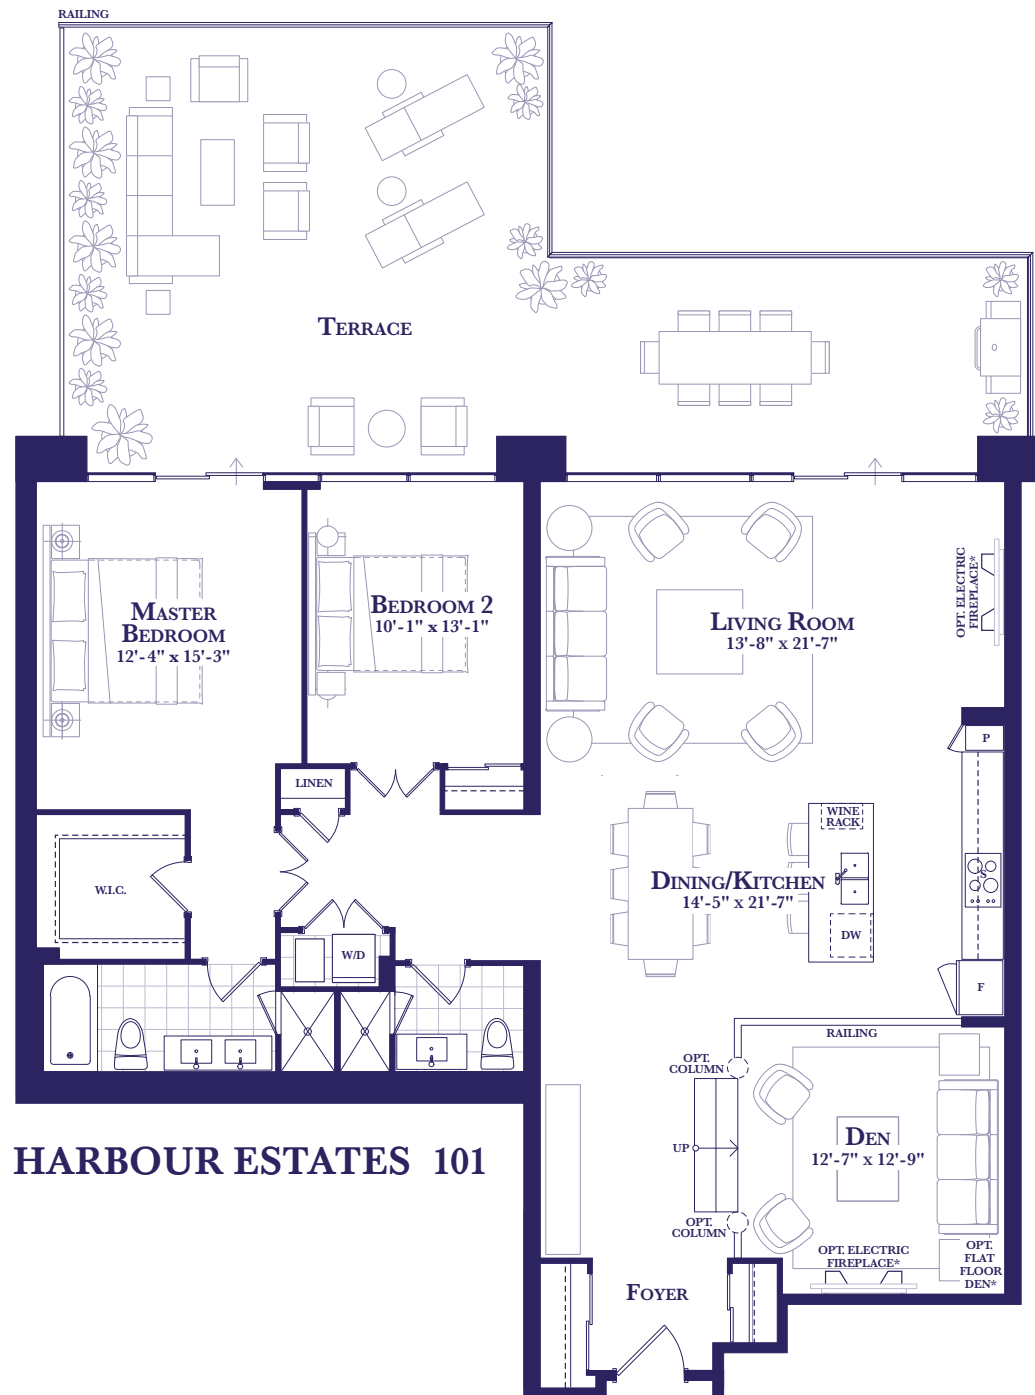

**HARBOUR
ESTATES**

Flagship

TWO BEDROOM + DEN
1571 SQ. FT.
(PLUS 693 SQ FT TERRACE)

HARBOUR ESTATES - MAIN FLOOR