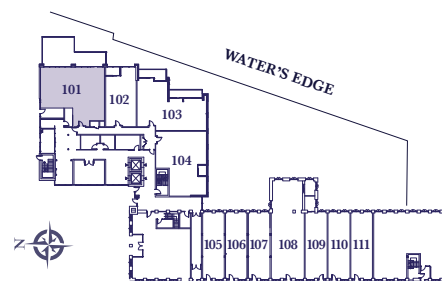

**HARBOUR
ESTATES**

Flagship

TWO BEDROOM + DEN
1571 SQ. FT.
(PLUS 693 SQ FT TERRACE)

HARBOUR ESTATES - MAIN FLOOR