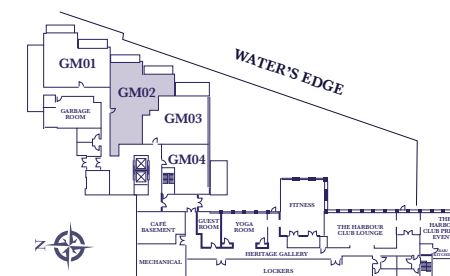

**HARBOUR
ESTATES**

Grand Carmen

ONE BEDROOM + DEN
1756 SQ. FT.
(PLUS 266 SQ FT TERRACE)

HARBOUR ESTATES GM02 - ALTERNATE

HARBOUR ESTATES - GRAND MARINA LEVEL