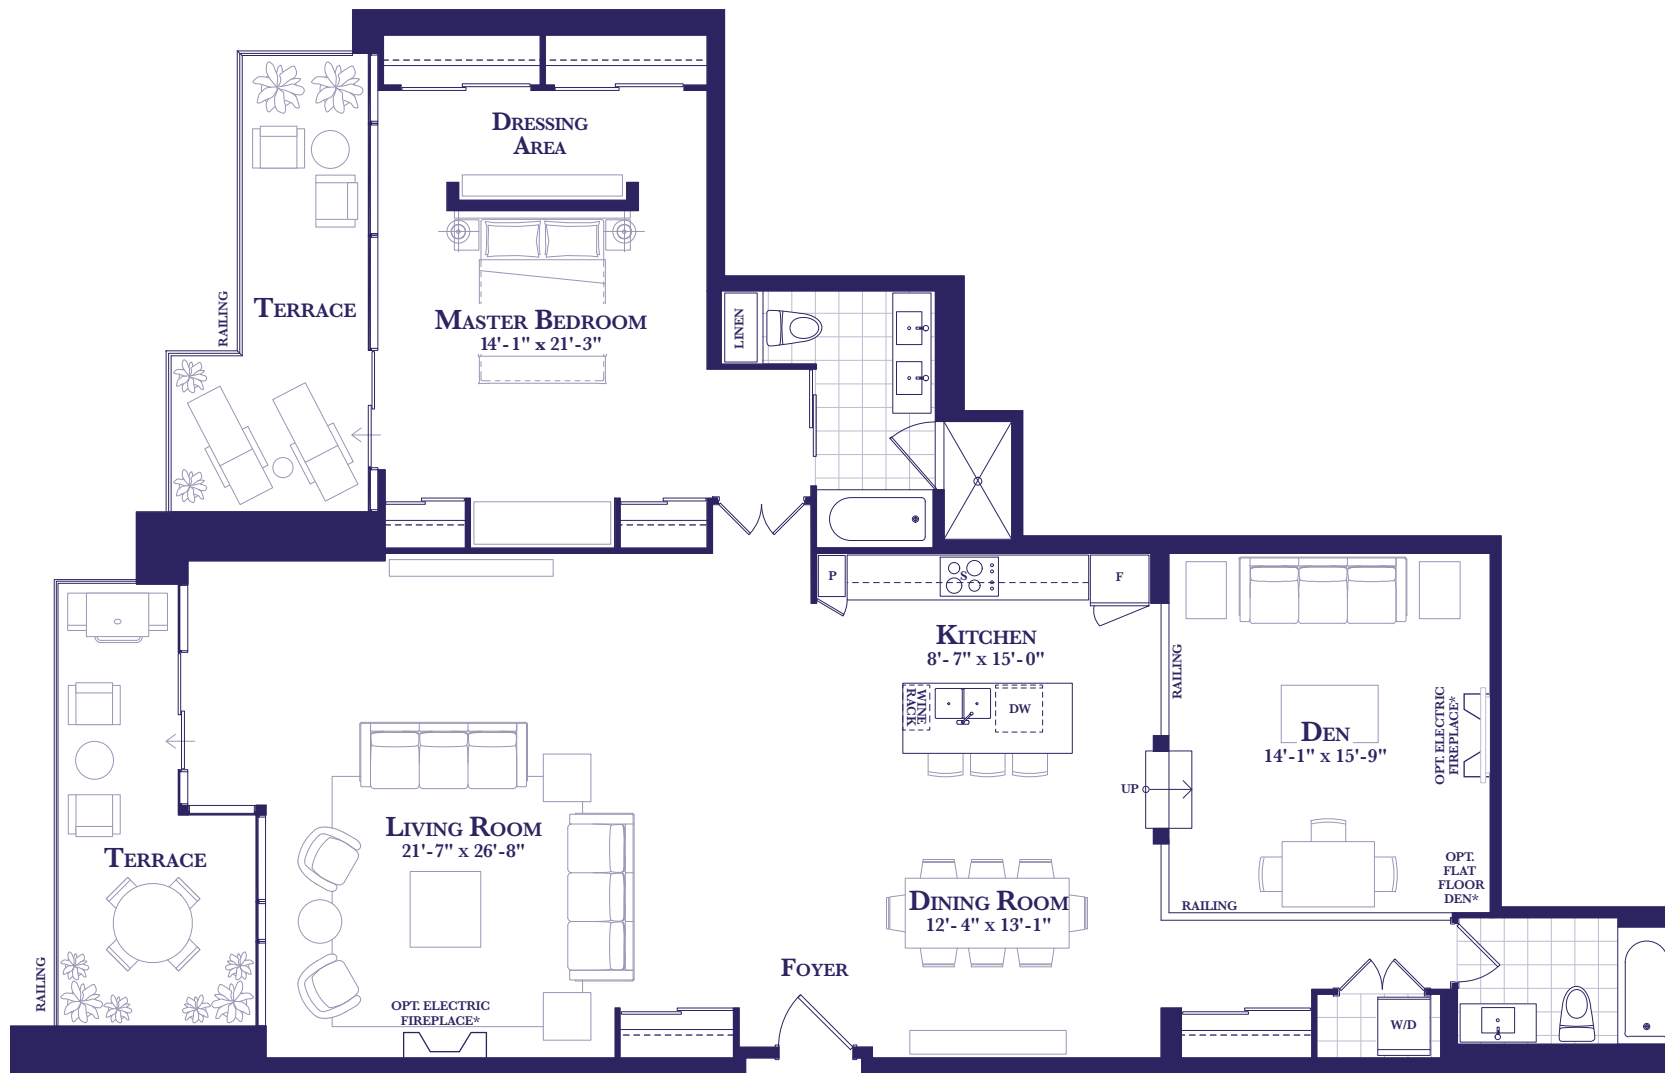

**HARBOUR
ESTATES**

Grand Carmen

ONE BEDROOM + DEN
1756 SQ. FT.
(PLUS 266 SQ FT TERRACE)

HARBOUR ESTATES GM02 - ALTERNATE

HARBOUR ESTATES - GRAND MARINA LEVEL