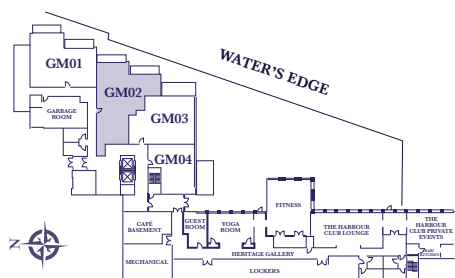

**HARBOUR
ESTATES**

Grand Carmen

**TWO BEDROOM
1756 SQ. FT.
(PLUS 266 SQ FT TERRACE)**

HARBOUR ESTATES GM02

HARBOUR ESTATES - GRAND MARINA LEVEL