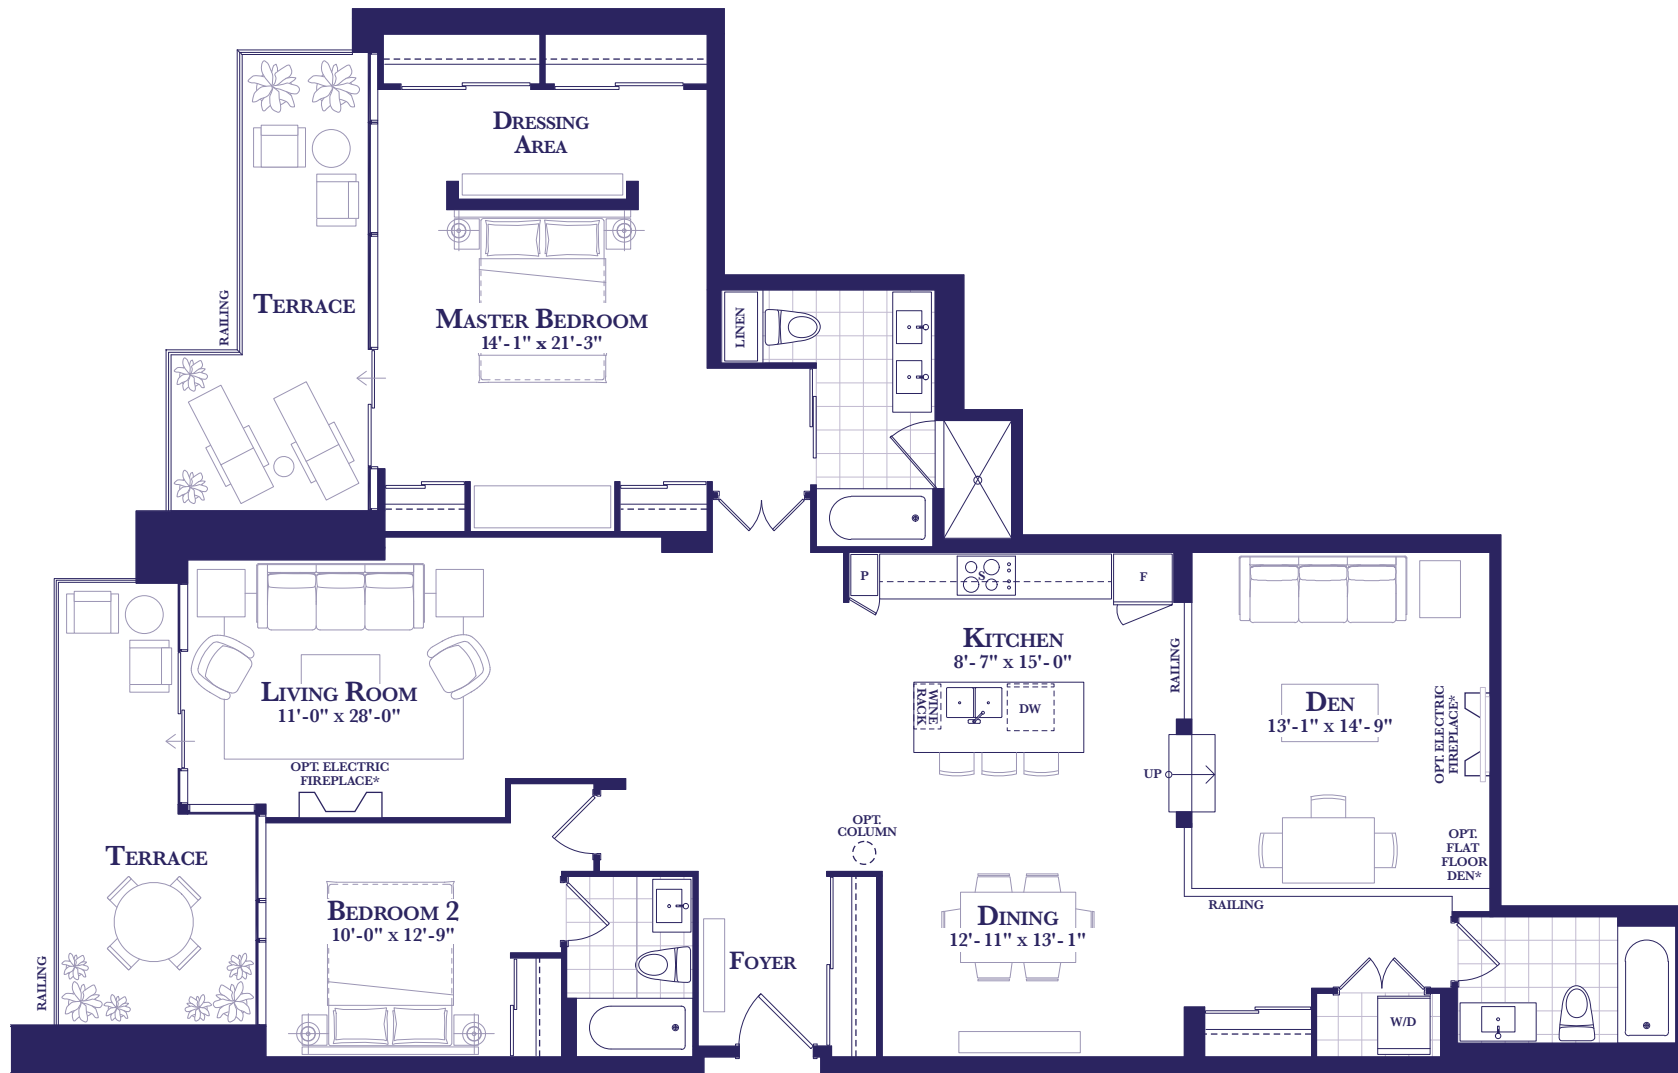

**HARBOUR
ESTATES**

Grand Carmen

**TWO BEDROOM
1756 SQ. FT.
(PLUS 266 SQ FT TERRACE)**

HARBOUR ESTATES GM02

HARBOUR ESTATES - GRAND MARINA LEVEL