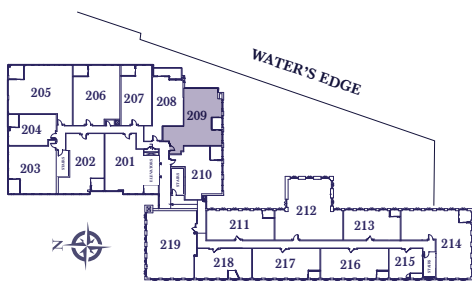

**HARBOUR
ESTATES**

Lady of the Lake

TWO BEDROOM + DEN
1306 SQ. FT.
(PLUS 55 SQ FT BALCONY)

HARBOUR ESTATES - FLOOR 2

HARBOUR ESTATES 209