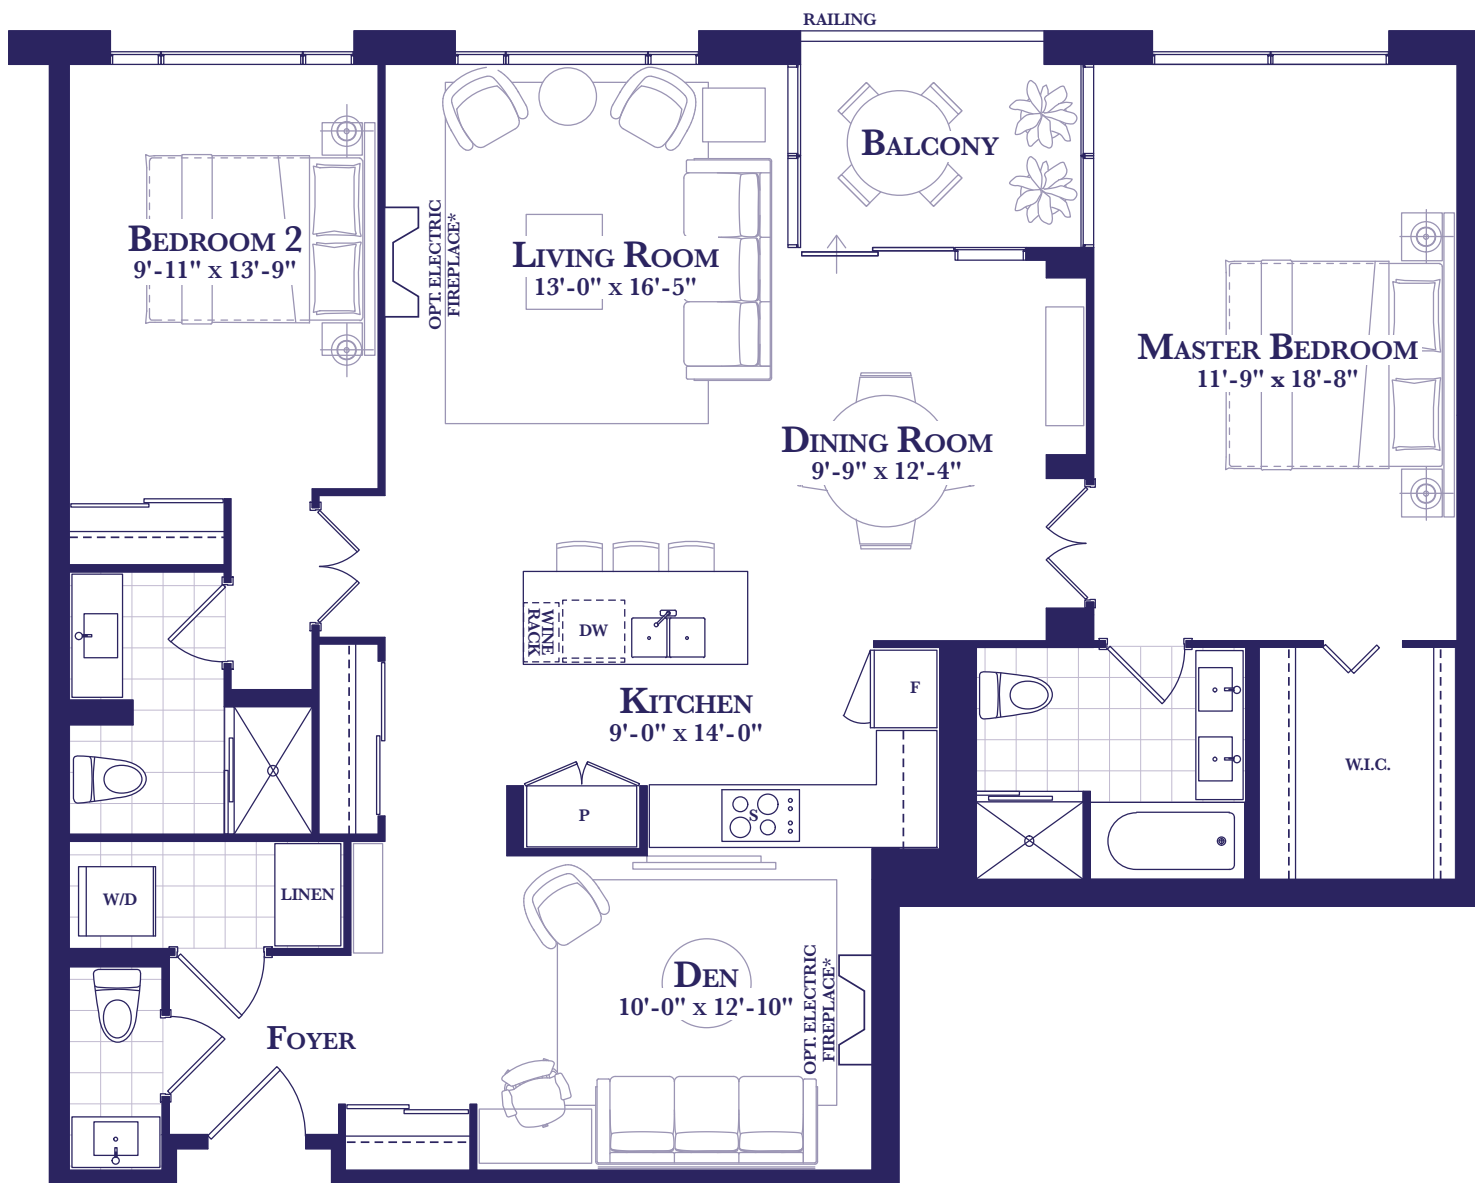

**HARBOUR
ESTATES**

Lake Terrace

TWO BEDROOM + DEN

1441 SQ. FT.

(PLUS 62 SQ FT BALCONY)

HARBOUR ESTATES - MAIN FLOOR

HARBOUR ESTATES 104