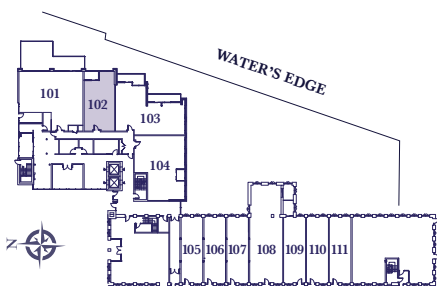

**HARBOUR
ESTATES**

Lake Trail

ONE BEDROOM + DEN
892 SQ. FT.
(PLUS 71 SQ FT BALCONY)

HARBOUR ESTATES - MAIN FLOOR

HARBOUR ESTATES 102