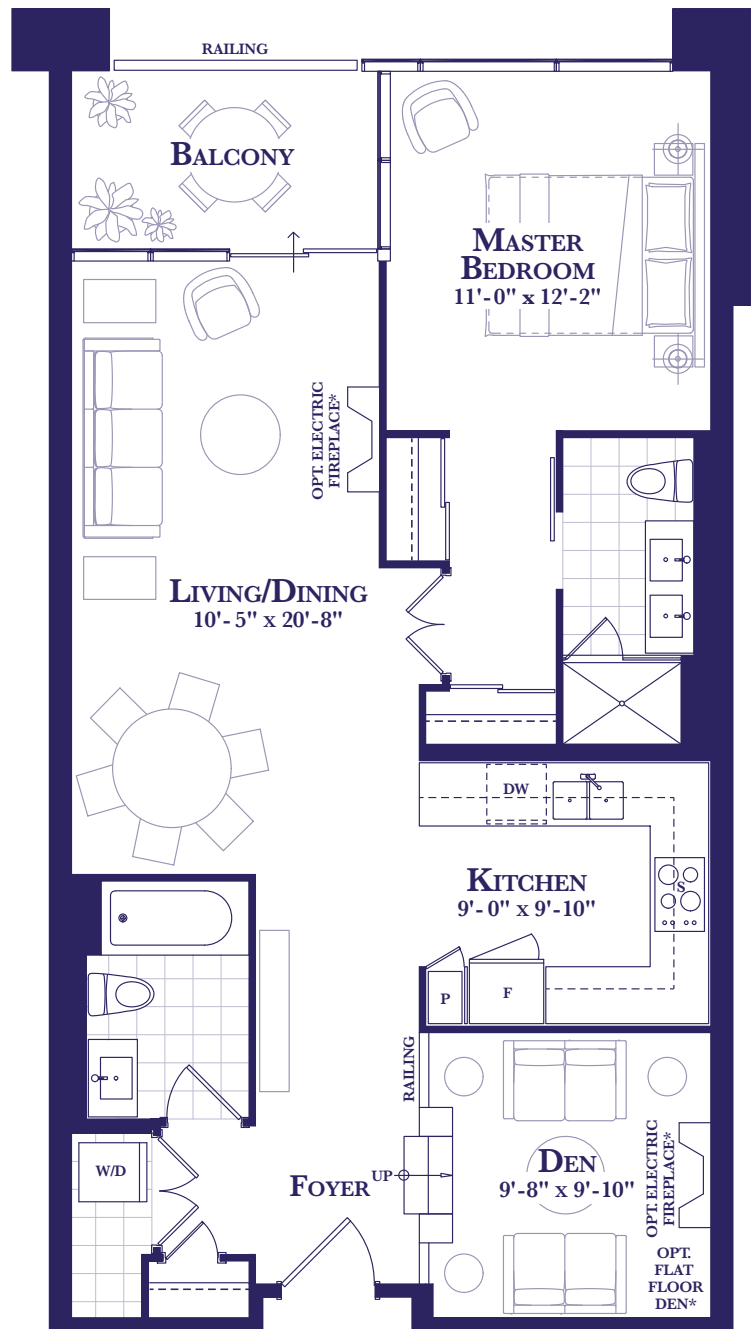

**HARBOUR
ESTATES**

Lake Trail

ONE BEDROOM + DEN
892 SQ. FT.
(PLUS 71 SQ FT BALCONY)

HARBOUR ESTATES - MAIN FLOOR

HARBOUR ESTATES 102