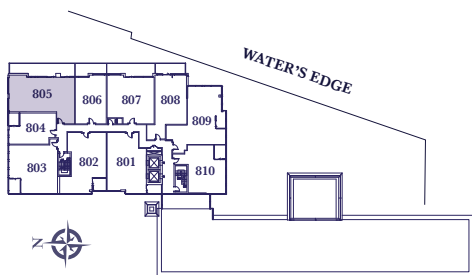

**HARBOUR
ESTATES**

Morningstar

TWO BEDROOM
1283 SQ. FT.
(PLUS 384 SQ FT TERRACE)

HARBOUR ESTATES - FLOOR 8