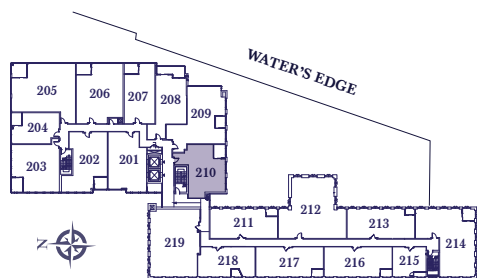

**HARBOUR  
ESTATES**

*Peninsula*

TWO BEDROOM  
**980** SQ. FT.  
(PLUS 83 SQ FT BALCONY)

HARBOUR ESTATES - FLOOR 2

**HARBOUR ESTATES 210**