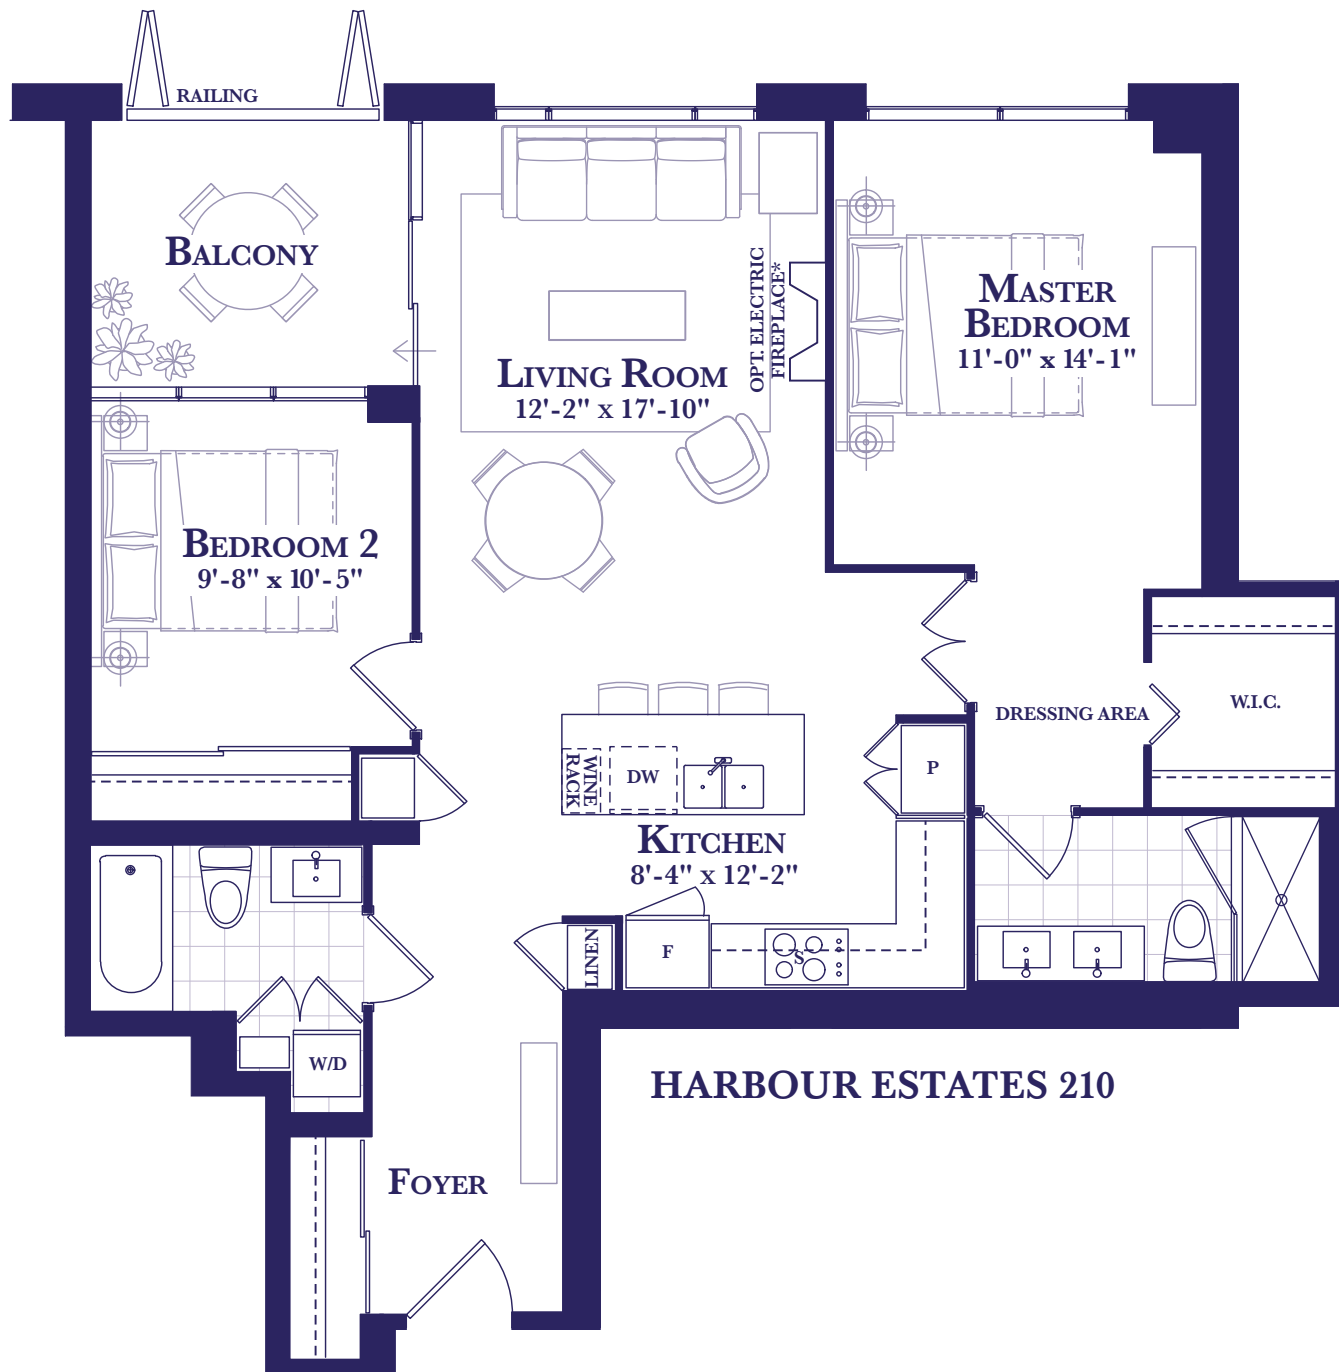

**HARBOUR  
ESTATES**

*Peninsula*

TWO BEDROOM  
**980** SQ. FT.  
(PLUS 83 SQ FT BALCONY)

HARBOUR ESTATES - FLOOR 2

**HARBOUR ESTATES 210**