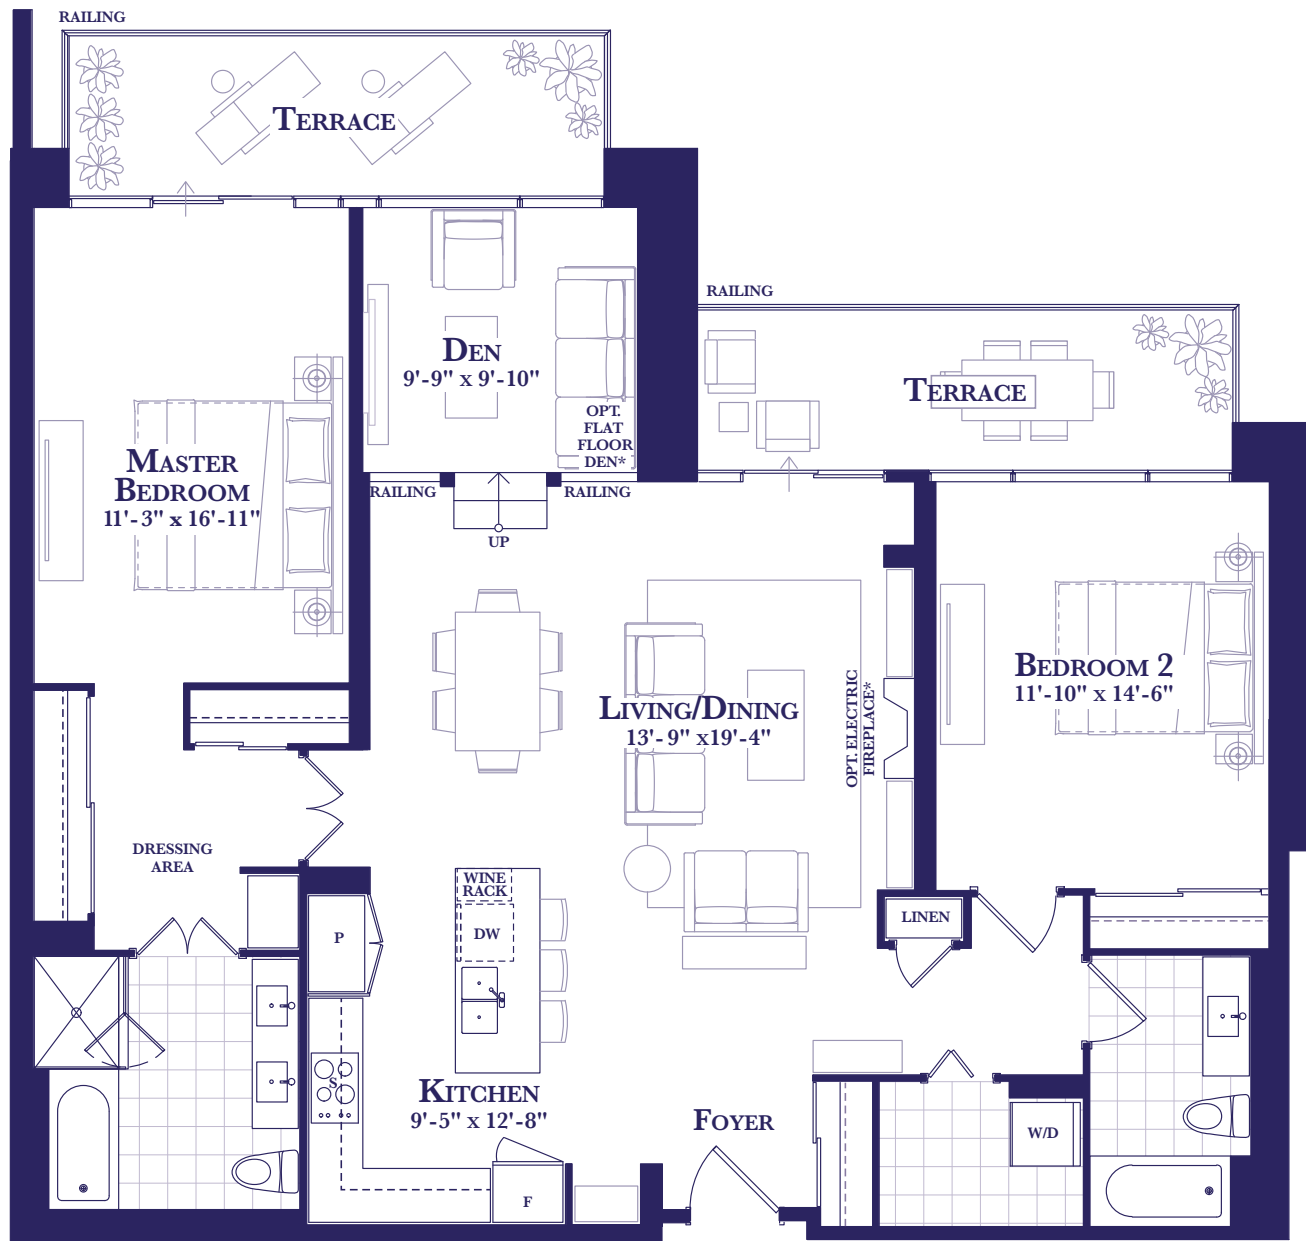

**HARBOUR
ESTATES**

Spirit of Alma

TWO BEDROOM + DEN
1475 SQ. FT.
(PLUS 227 SQ FT TERRACE)

HARBOUR ESTATES - GARDEN MARINA LEVEL

HARBOUR ESTATES GM01