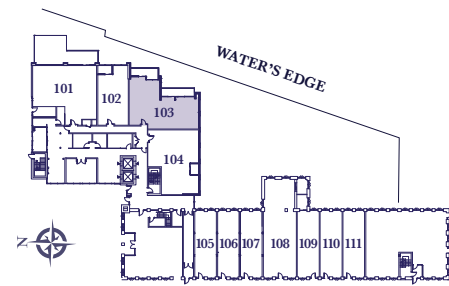

# *Spy Glass*

TWO BEDROOM + DEN  
**1445** SQ. FT.  
(PLUS 274 SQ FT BALCONY)

**HARBOUR ESTATES 103**

**HARBOUR ESTATES - MAIN FLOOR**

Prices, figures, illustrations, sizes, features and finishes are subject to change without notice. Areas and dimensions are approximate and actual usable floor space may vary from the stated area. Layout may be reverse of the unit purchased. E. & O.E. May, 2019