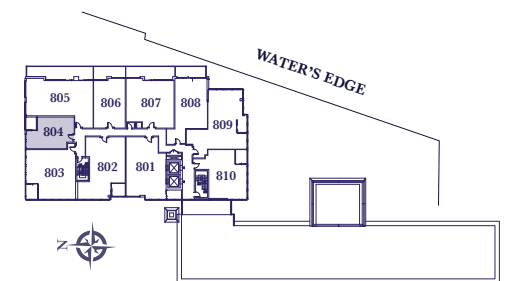

HARBOUR ESTATES 804

**HARBOUR
ESTATES**

Sunrise

ONE BEDROOM
646 SQ. FT.
 (PLUS 72 SQ FT BALCONY)

HARBOUR ESTATES - FLOOR 8