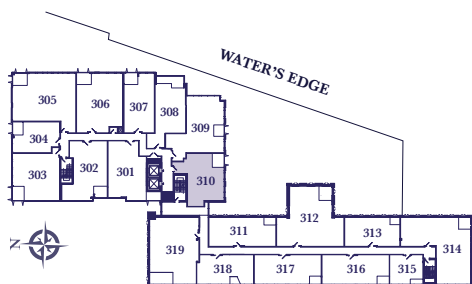

**HARBOUR
ESTATES**

Whitewater

**TWO BEDROOM
939 SQ. FT.
(PLUS 76 SQ FT BALCONY)
*BARRIER-FREE SUITE**

HARBOUR ESTATES - FLOORS 3 - 5

HARBOUR ESTATES 310, 410, 510