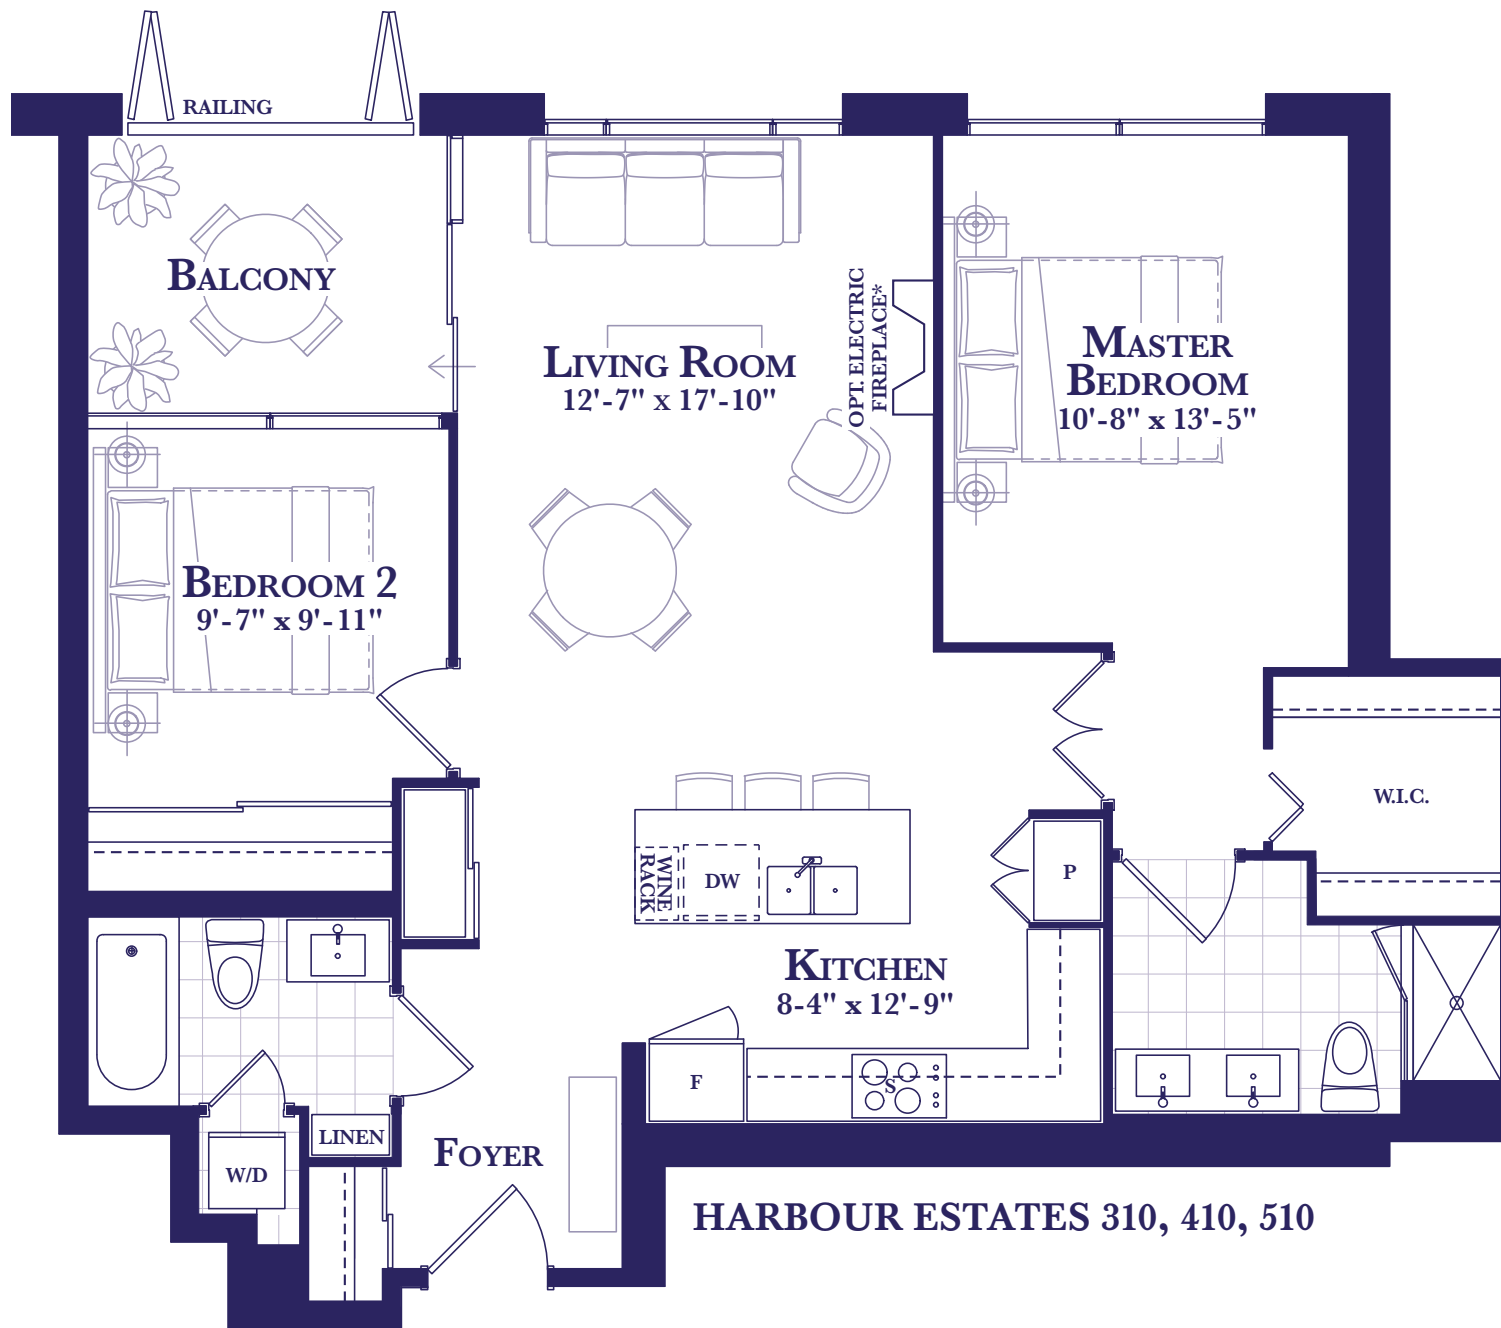

**HARBOUR
ESTATES**

Whitewater

**TWO BEDROOM
939 SQ. FT.
(PLUS 76 SQ FT BALCONY)
*BARRIER-FREE SUITE**

HARBOUR ESTATES - FLOORS 3 - 5

HARBOUR ESTATES 310, 410, 510