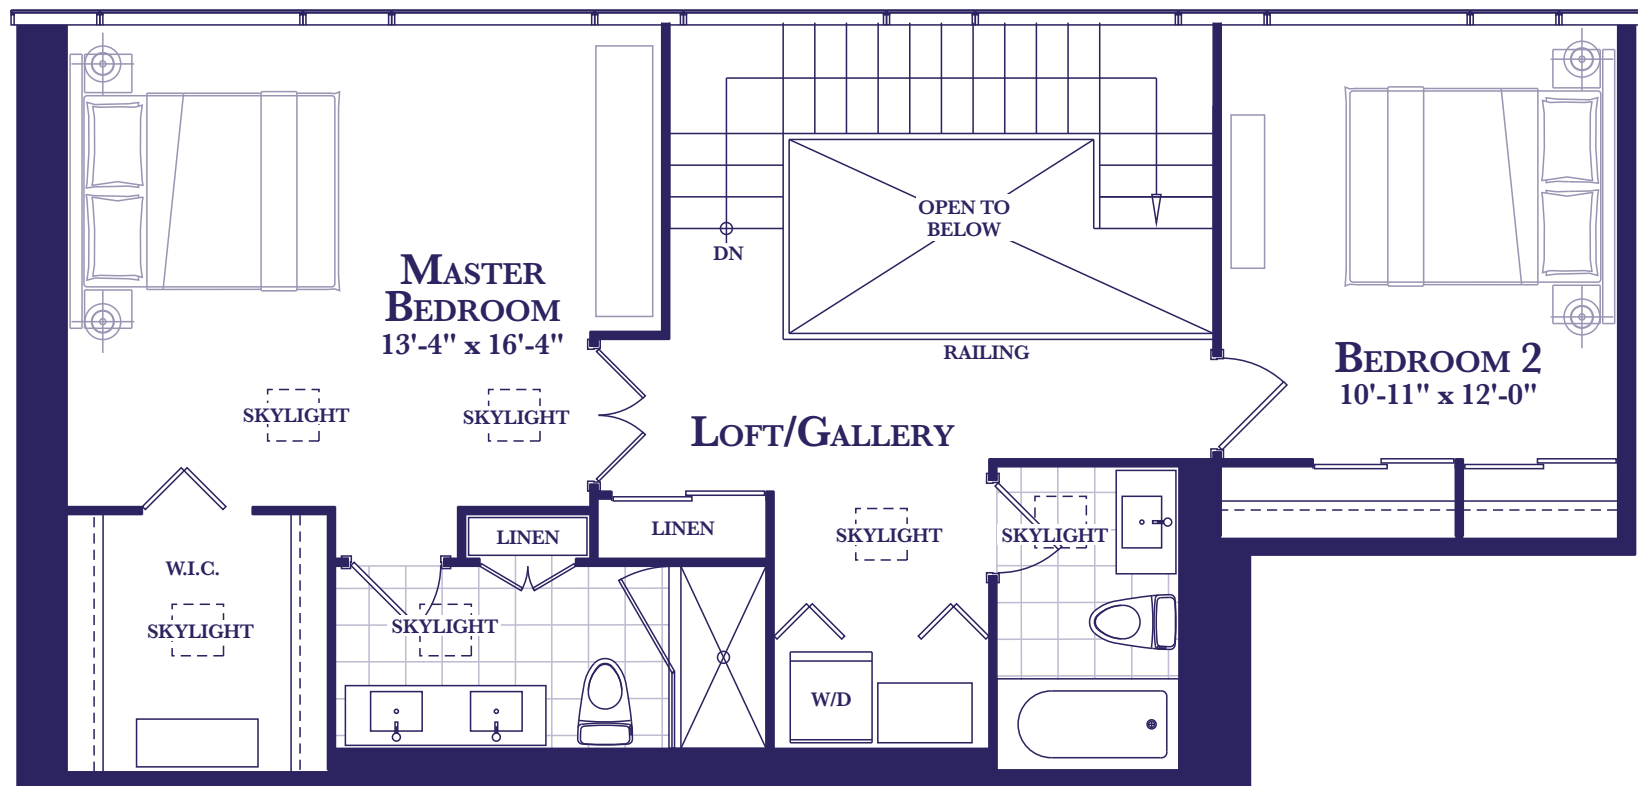

HERITAGE LOFTS
PENTHOUSE

Residence 10

TWO BEDROOM + DEN
1441 SQ. FT.
UPPER:732 SQ. FT./ LOWER:709 SQ. FT.
(PLUS 251 SQ FT TERRACE)

HERITAGE LOFTS - FLOOR 6

UPPER LEVEL PENTHOUSE SUITE 617

LOWER LEVEL PENTHOUSE SUITE 617