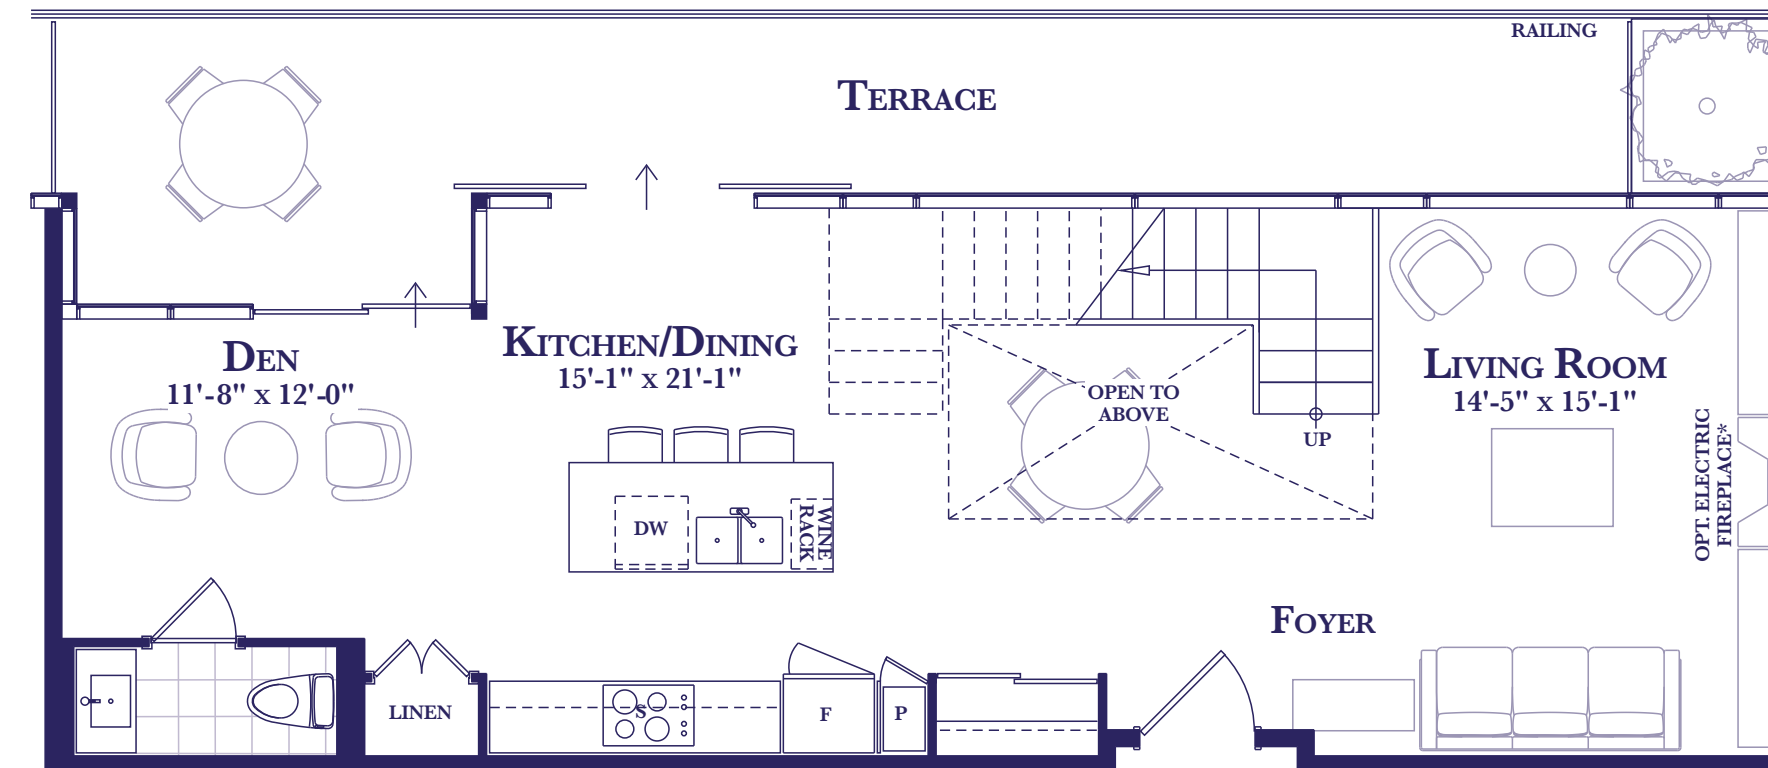

HERITAGE LOFTS
PENTHOUSE

Residence 10

TWO BEDROOM + DEN
1441 SQ. FT.
UPPER:732 SQ. FT./ LOWER:709 SQ. FT.
(PLUS 251 SQ FT TERRACE)

HERITAGE LOFTS - FLOOR 6

UPPER LEVEL PENTHOUSE SUITE 617

LOWER LEVEL PENTHOUSE SUITE 617