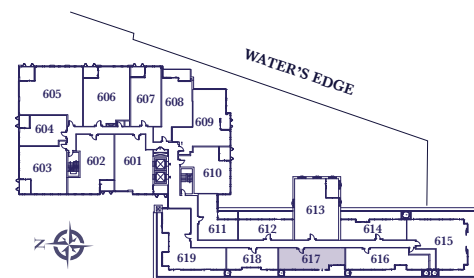

HERITAGE LOFTS
PENTHOUSE

Residence 10

TWO BEDROOM + DEN
1441 SQ. FT.
UPPER:732 SQ. FT./ LOWER:709 SQ. FT.
(PLUS 251 SQ FT TERRACE)

HERITAGE LOFTS - FLOOR 6

UPPER LEVEL PENTHOUSE SUITE 617

LOWER LEVEL PENTHOUSE SUITE 617