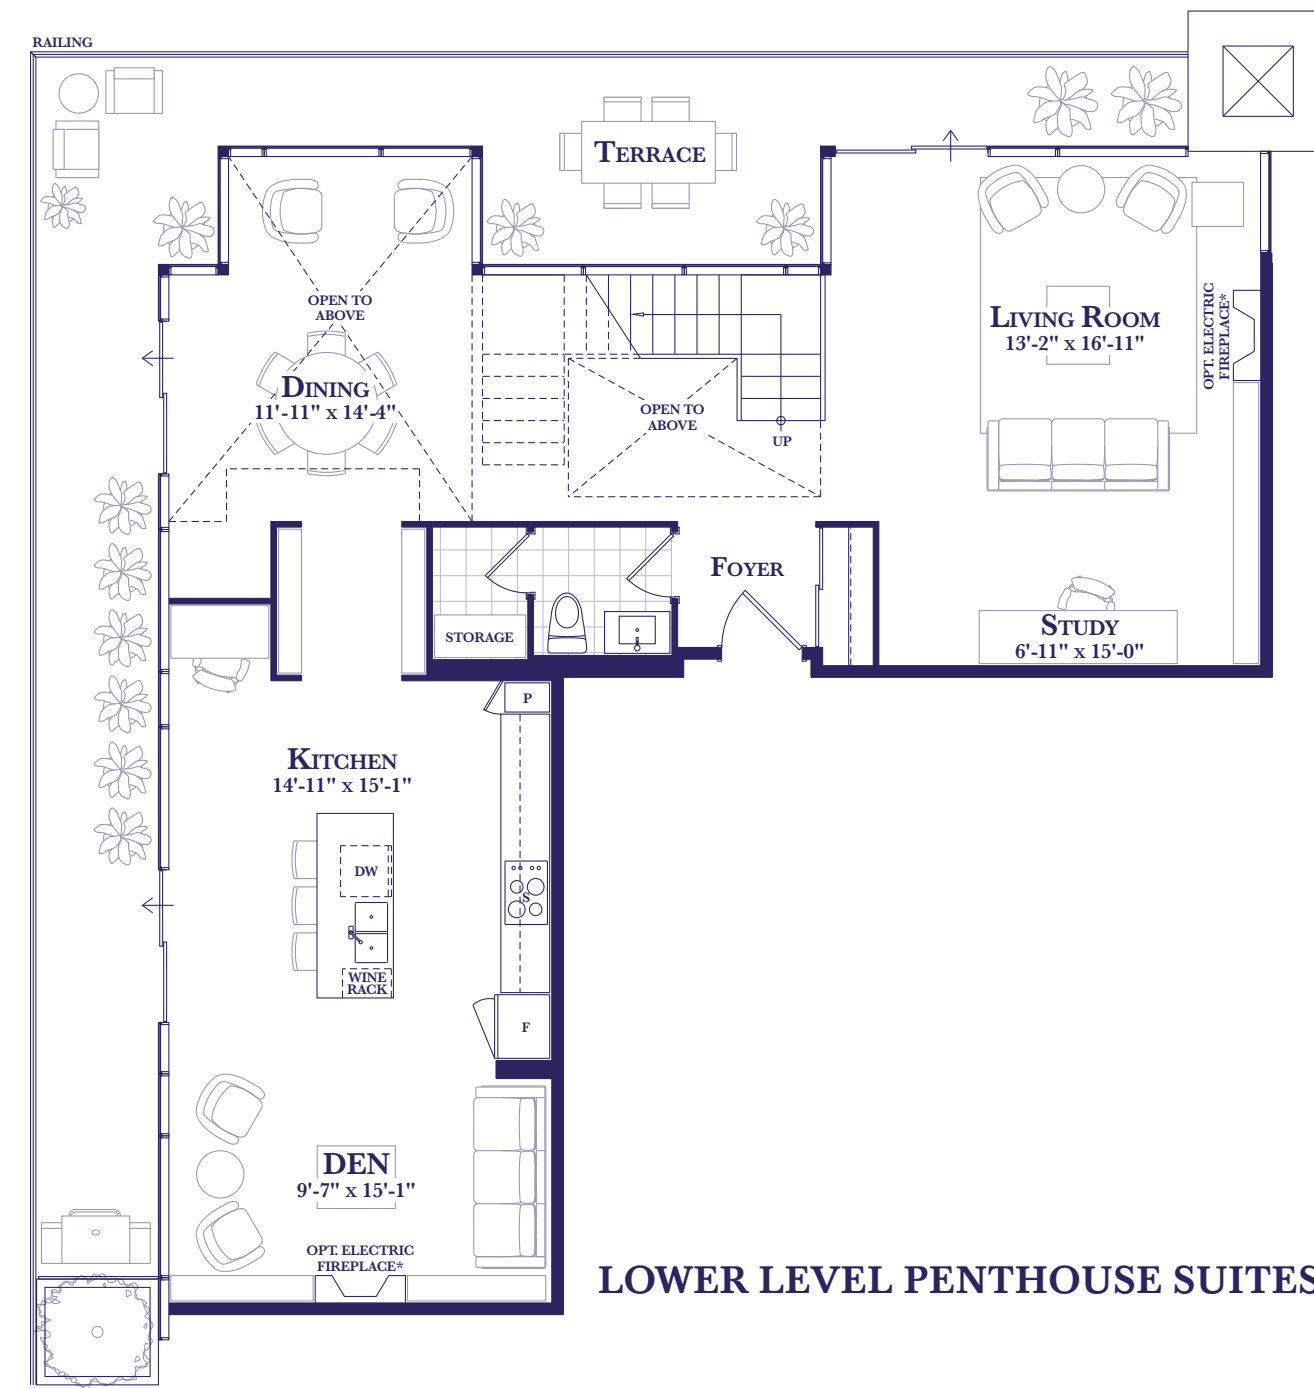

HERITAGE LOFTS
PENTHOUSE

Residence 5

THREE BEDROOM + DEN

2380 SQ. FT.

UPPER:1194 SQ. FT./ LOWER:1186 SQ. FT.
(PLUS 494 SQ FT TERRACE)

HERITAGE LOFTS - FLOOR 6

UPPER LEVEL PENTHOUSE SUITES 619

LOWER LEVEL PENTHOUSE SUITES 619