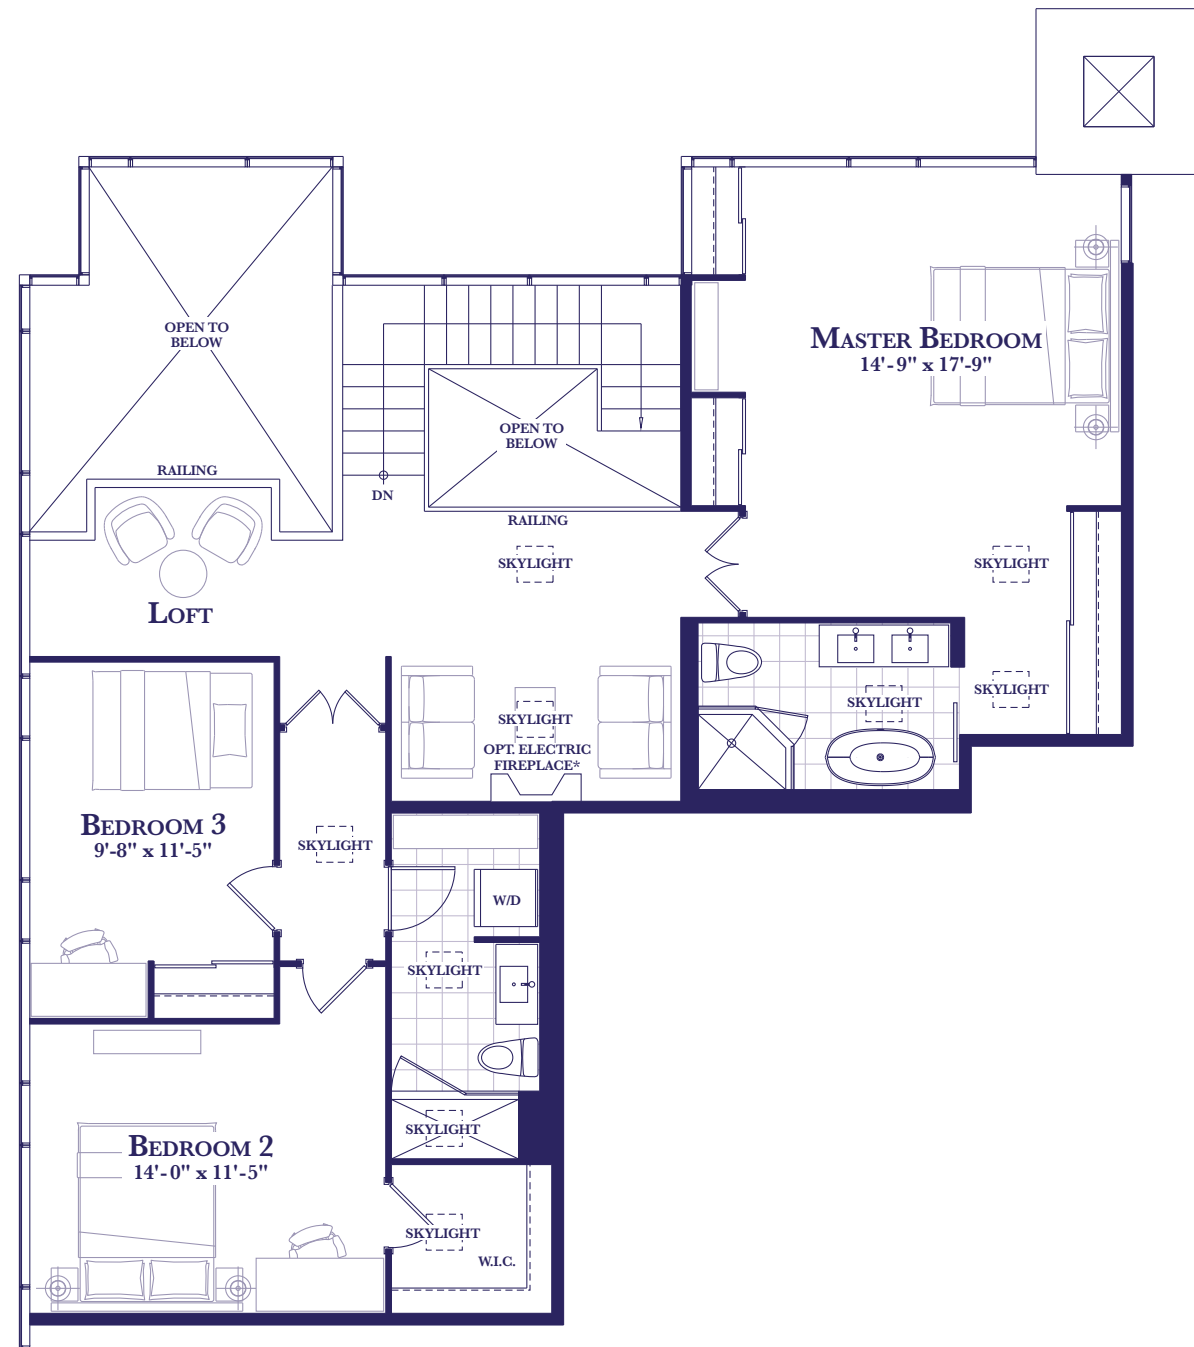

HERITAGE LOFTS
PENTHOUSE

Residence 5

THREE BEDROOM + DEN

2380 SQ. FT.

UPPER:1194 SQ. FT./ LOWER:1186 SQ. FT.
(PLUS 494 SQ FT TERRACE)

HERITAGE LOFTS - FLOOR 6

UPPER LEVEL PENTHOUSE SUITES 619

LOWER LEVEL PENTHOUSE SUITES 619