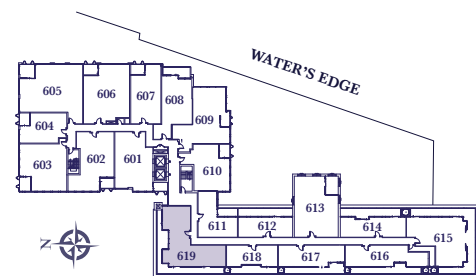

HERITAGE LOFTS
PENTHOUSE

Residence 5

THREE BEDROOM + DEN

2380 SQ. FT.

UPPER:1194 SQ. FT./ LOWER:1186 SQ. FT.
(PLUS 494 SQ FT TERRACE)

HERITAGE LOFTS - FLOOR 6

UPPER LEVEL PENTHOUSE SUITES 619

LOWER LEVEL PENTHOUSE SUITES 619