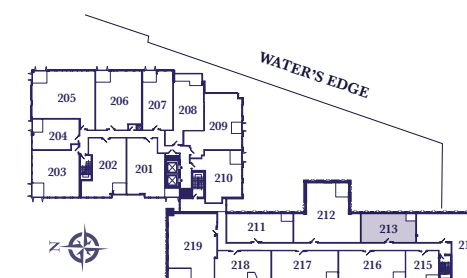

**HERITAGE
LOFTS**

Crystal Bay

**ONE BEDROOM
828 SQ. FT.
(PLUS 40 SQ FT BALCONY)**

HERITAGE LOFTS 213, 313, 413

HERITAGE LOFT - FLOORS 2 - 4