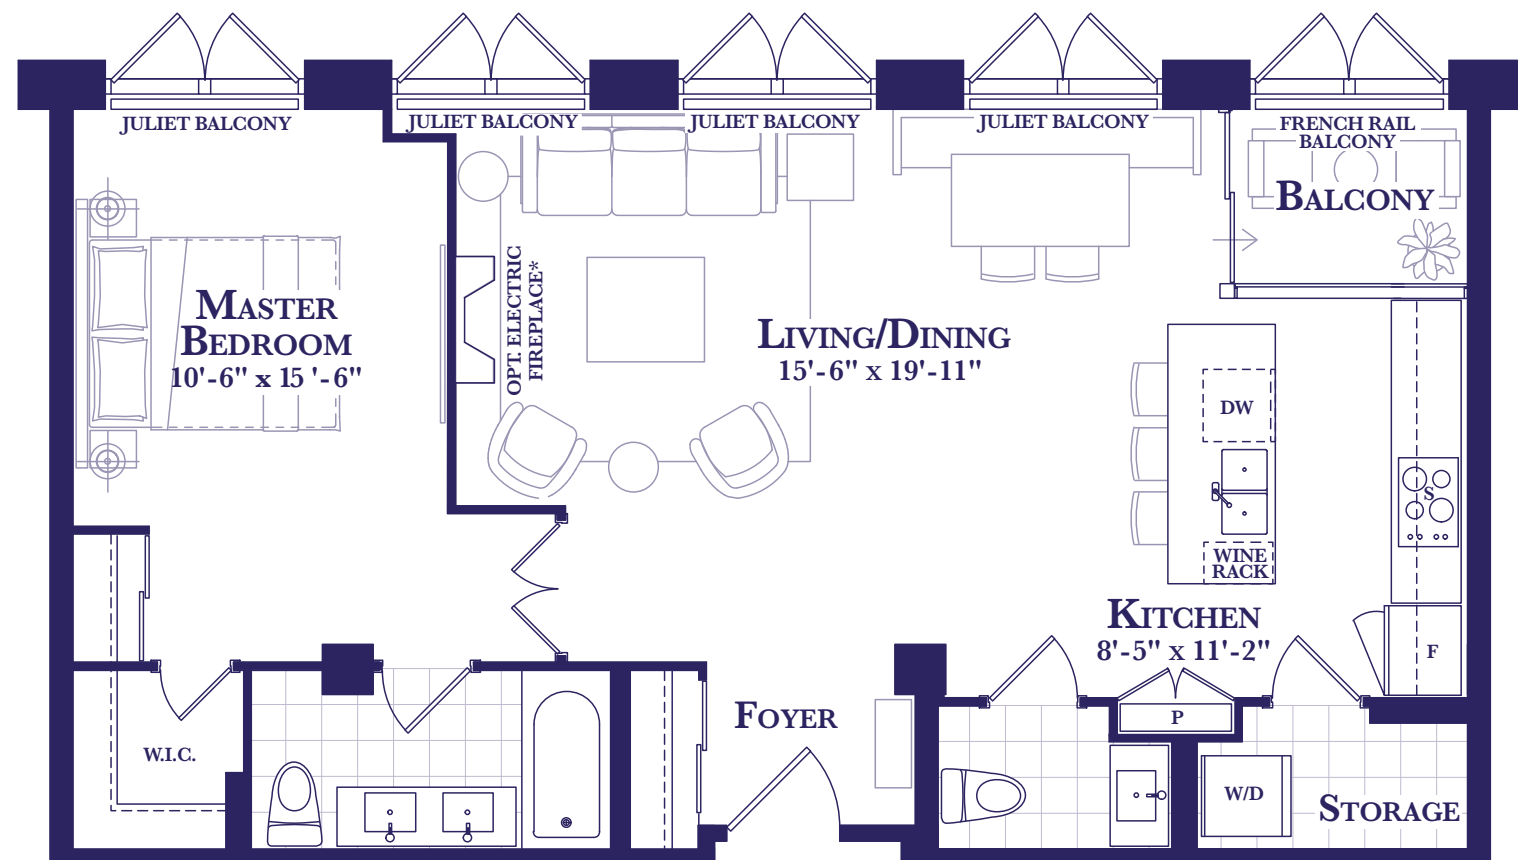

**HERITAGE
LOFTS**

Crystal Bay

**ONE BEDROOM
828 SQ. FT.
(PLUS 40 SQ FT BALCONY)**

HERITAGE LOFTS 213, 313, 413

HERITAGE LOFT - FLOORS 2 - 4