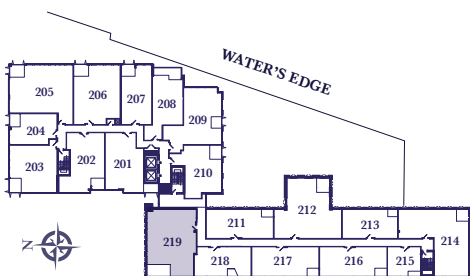

HERITAGE LOFTS

Waverly
TWO BEDROOM + DEN
1601 SQ. FT.
(PLUS 155 SQ FT BALCONY)

Lighthouse & Lake

HERITAGE LOFTS - FLOORS 2 - 4

HERITAGE LOFTS 219, 319, 419