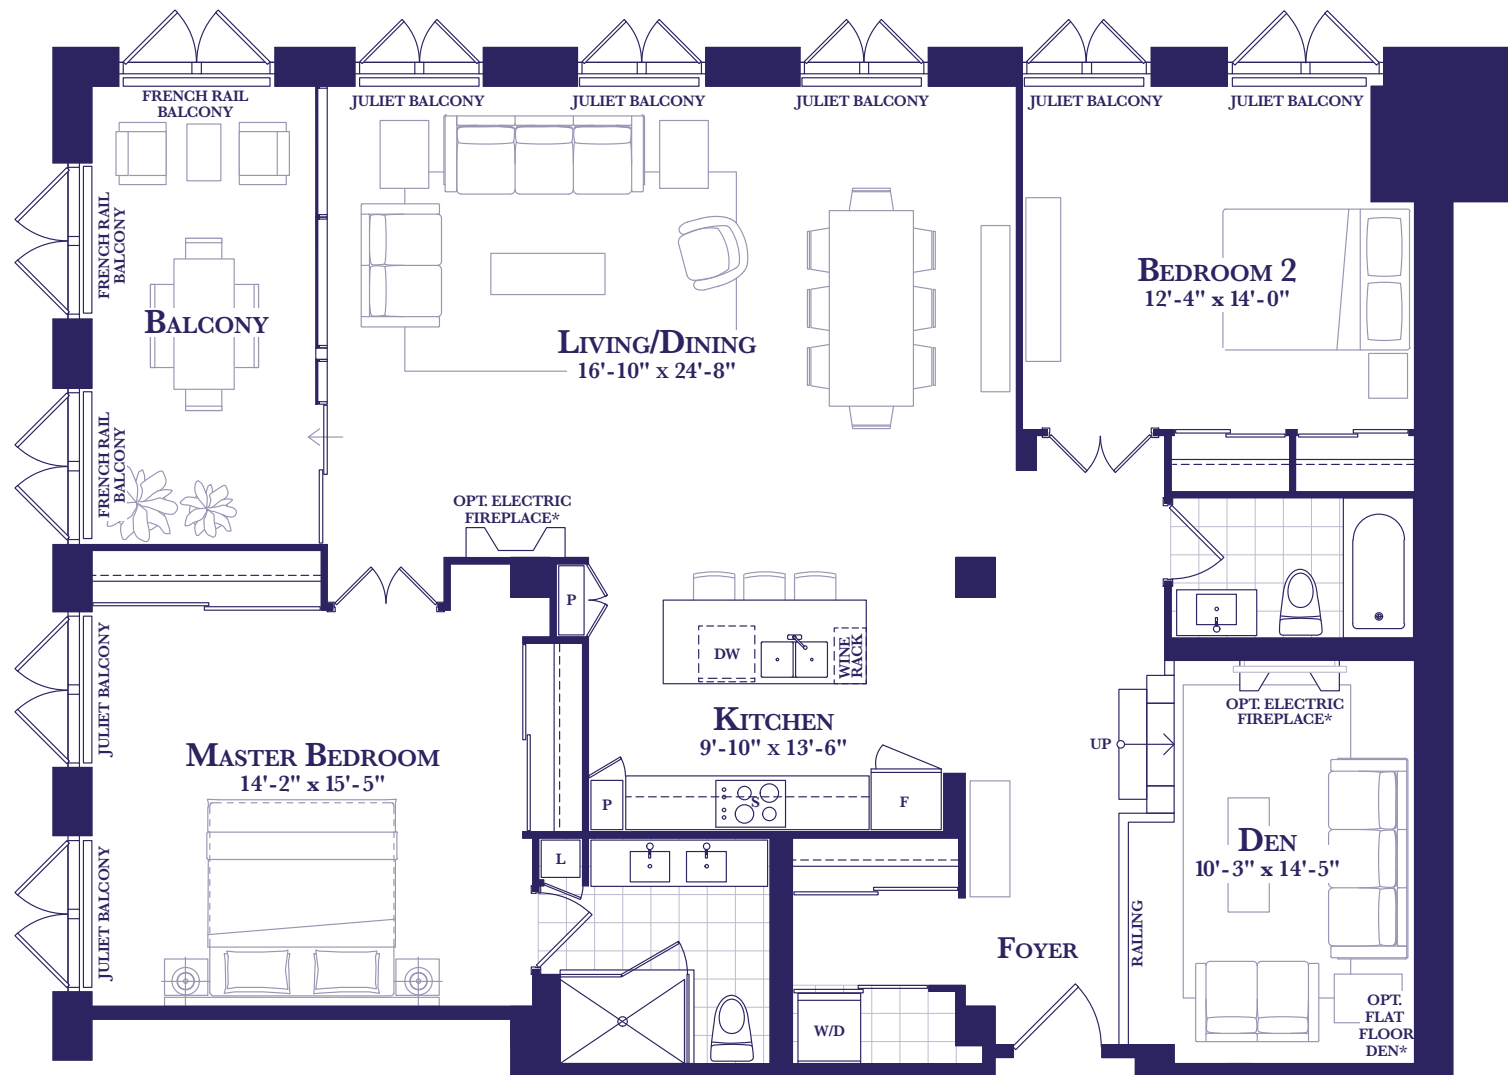

HERITAGE LOFTS

Waverly
TWO BEDROOM + DEN
1601 SQ. FT.
(PLUS 155 SQ FT BALCONY)

Lighthouse & Lake

HERITAGE LOFTS - FLOORS 2 - 4

HERITAGE LOFTS 219, 319, 419