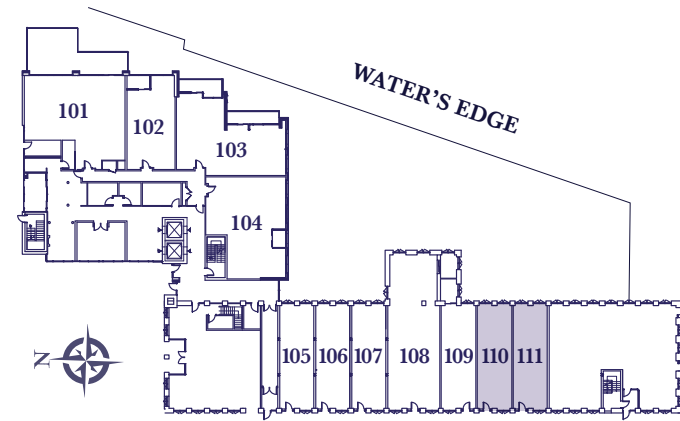

**HARBOUR CLUB
LIVE/WORK**

Providence

**ONE BEDROOM
782 SQ. FT.**

HARBOUR CLUB - MAIN FLOOR

LIVE/WORK SUITE 110, 111

LIVE SPACE: 563 SQ. FT. / WORK SPACE: 219 SQ. FT.