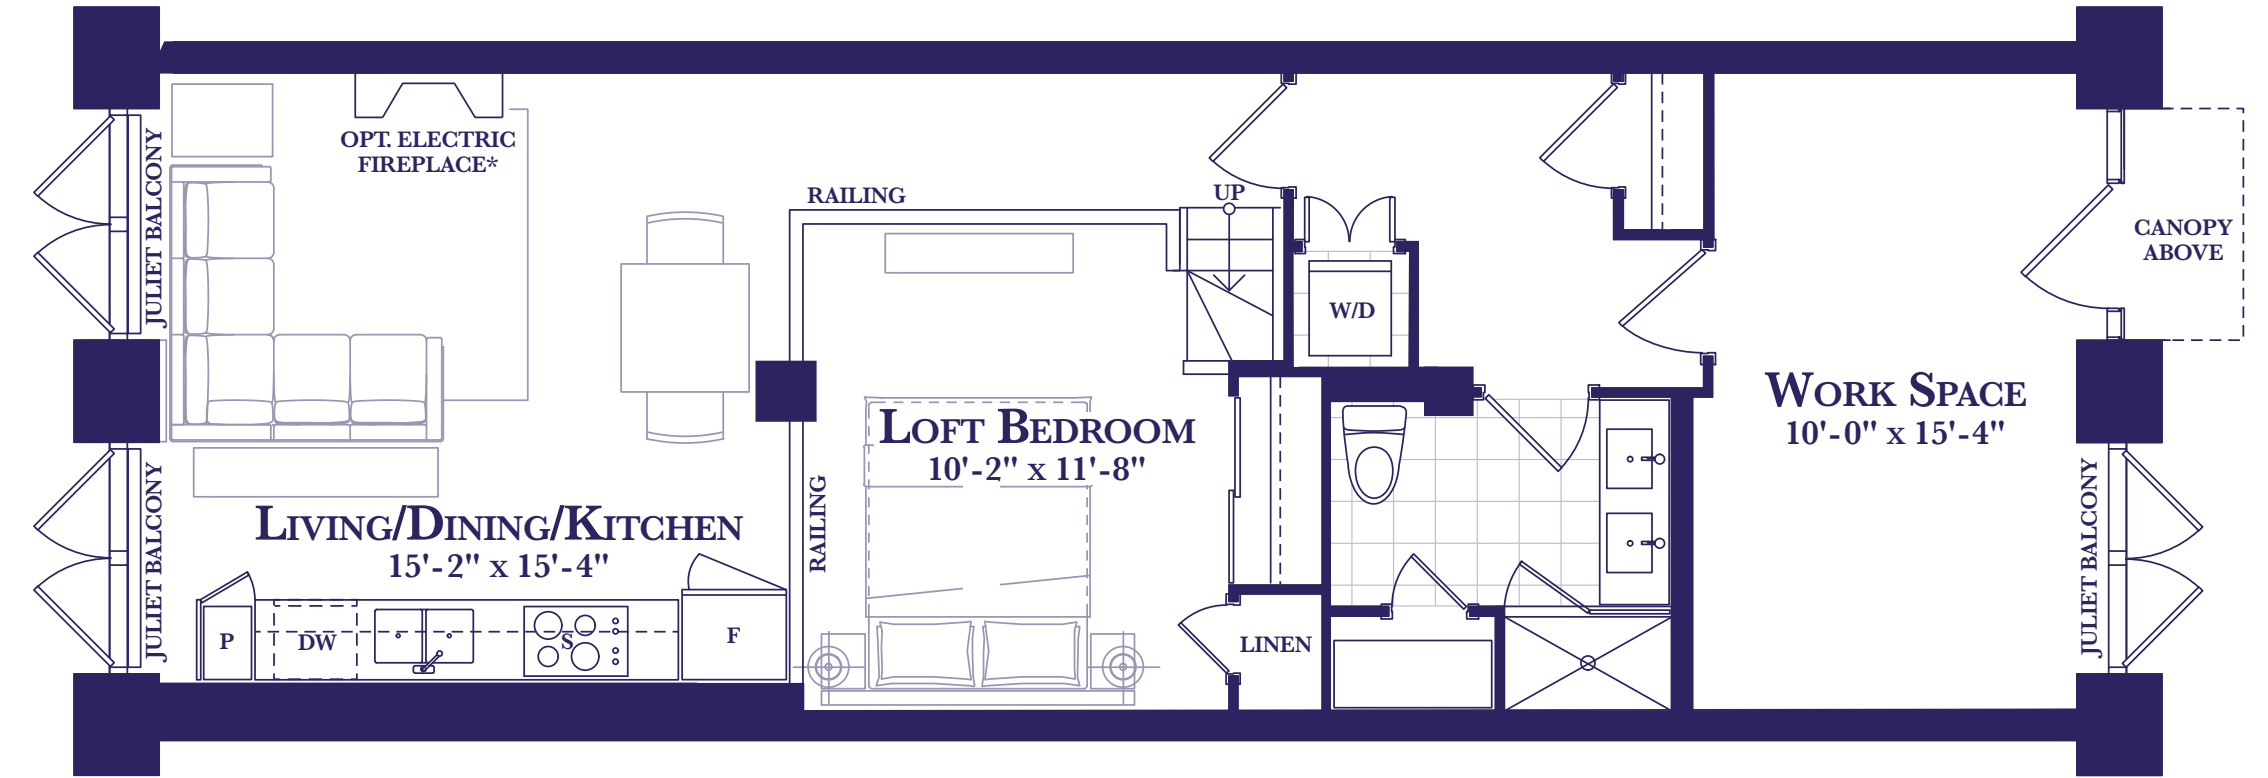

**HARBOUR CLUB
LIVE/WORK**

Providence

**ONE BEDROOM
782 SQ. FT.**

HARBOUR CLUB - MAIN FLOOR

LIVE/WORK SUITE 110, 111

LIVE SPACE: 563 SQ. FT. / WORK SPACE: 219 SQ. FT.